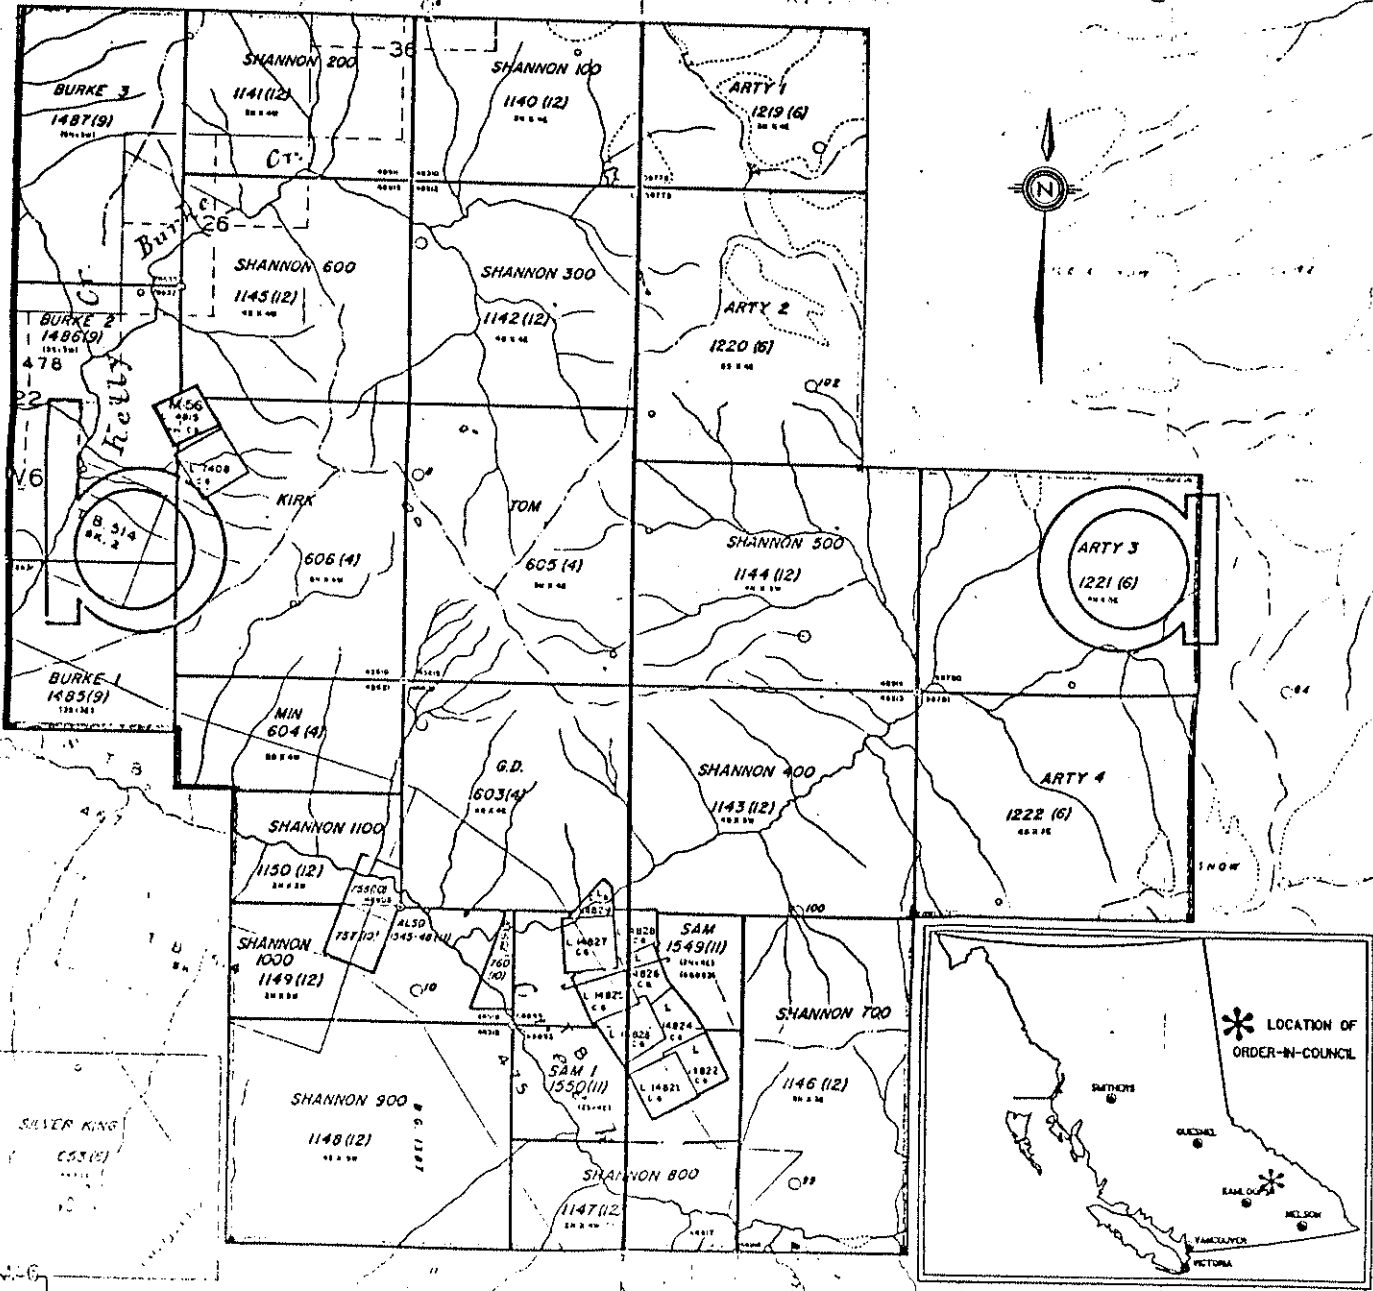

FILE 113(650)

Province of British Columbia
 Ministry of Energy, Mines and Petroleum Resources
 MINERAL RESOURCES BRANCH-TITLES DIVISION

CARNES CREEK RESERVE, NO PLACER STAKING

SCALE- 1:50 000

CONTOUR INTERVAL-

MINING DIVISION REVELSTOKE	SKETCH PREPARED BY M.G.
LAND DISTRICT KOOTENAY	MINERAL TITLES DRAUGHTING, VICTORIA B.C.
MAP NO. 82 M/8E	DATE 85-06-24