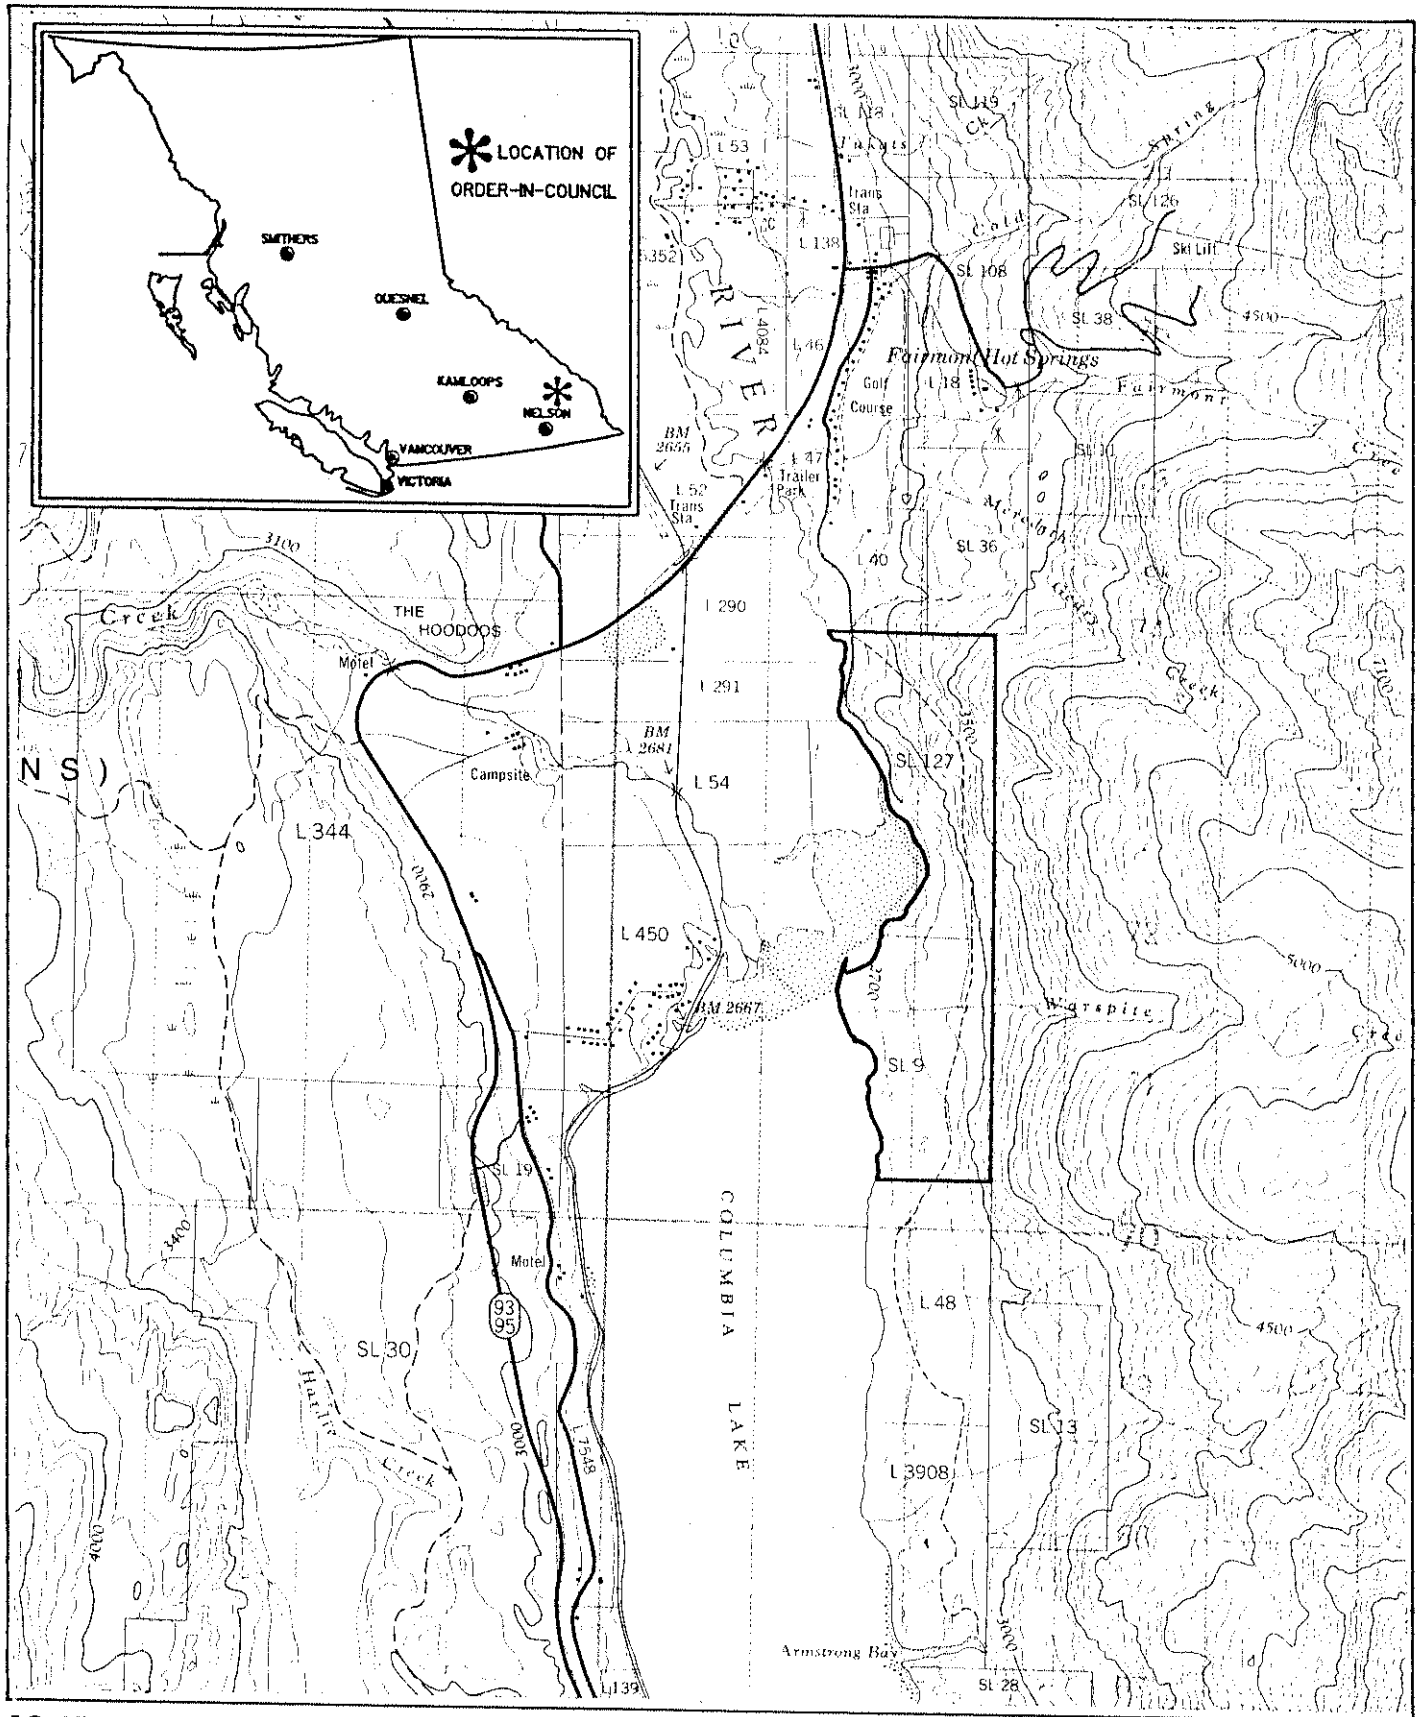

Province of British Columbia
Ministry of Energy, Mines and Petroleum Resources
MINERAL RESOURCES BRANCH-TITLES DIVISION

Columbia Lake Mineral and Placer Reserve

SCALE- 1: 50 000

CONTOUR INTERVAL- 100'

MINING DIVISION GOLDEN	SKETCH PREPARED BY M. GALLARD
LAND DISTRICT KOOTENAY	MINERAL TITLES DRAUGHTING, VICTORIA B.C.
MAP NO. 82 J/5 W	DATE 85-03-22