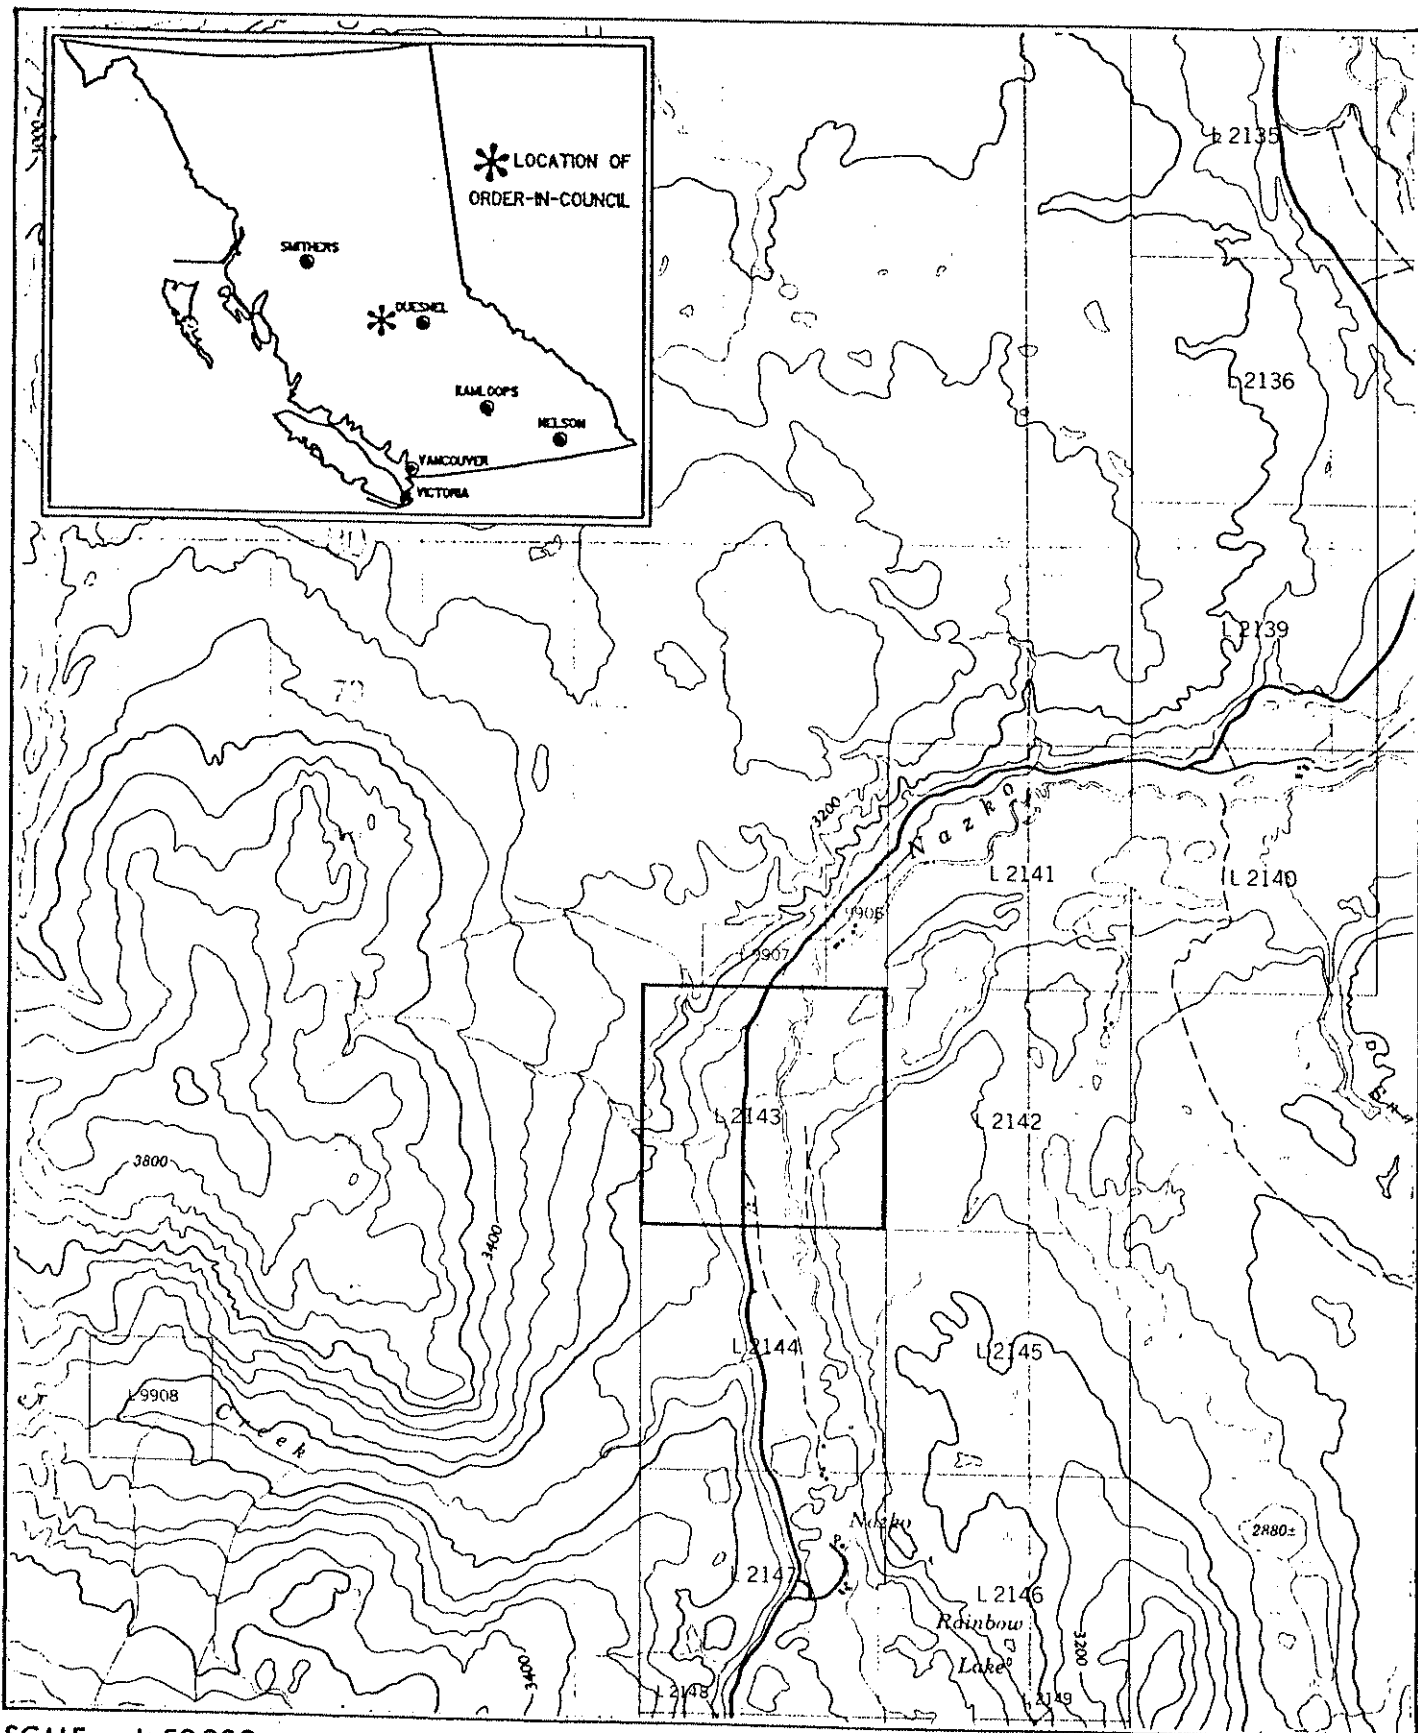

**Province of British Columbia**  
 Ministry of Energy, Mines and Petroleum Resources  
 MINERAL RESOURCES BRANCH-TITLES DIVISION

**Lot 2143 Mineral & Placer Reserve O/C Sketch**

SCALE - 1:50 000

CONTOUR INTERVAL - 100'

MINING DIVISION CARIBOO	SKETCH PREPARED BY M. GALLARD
LAND DISTRICT CARIBOO	MINERAL TITLES DRAUGHTING, VICTORIA B.C.
MAP NO. 93 G/4E	DATE 85 · 03 · 22