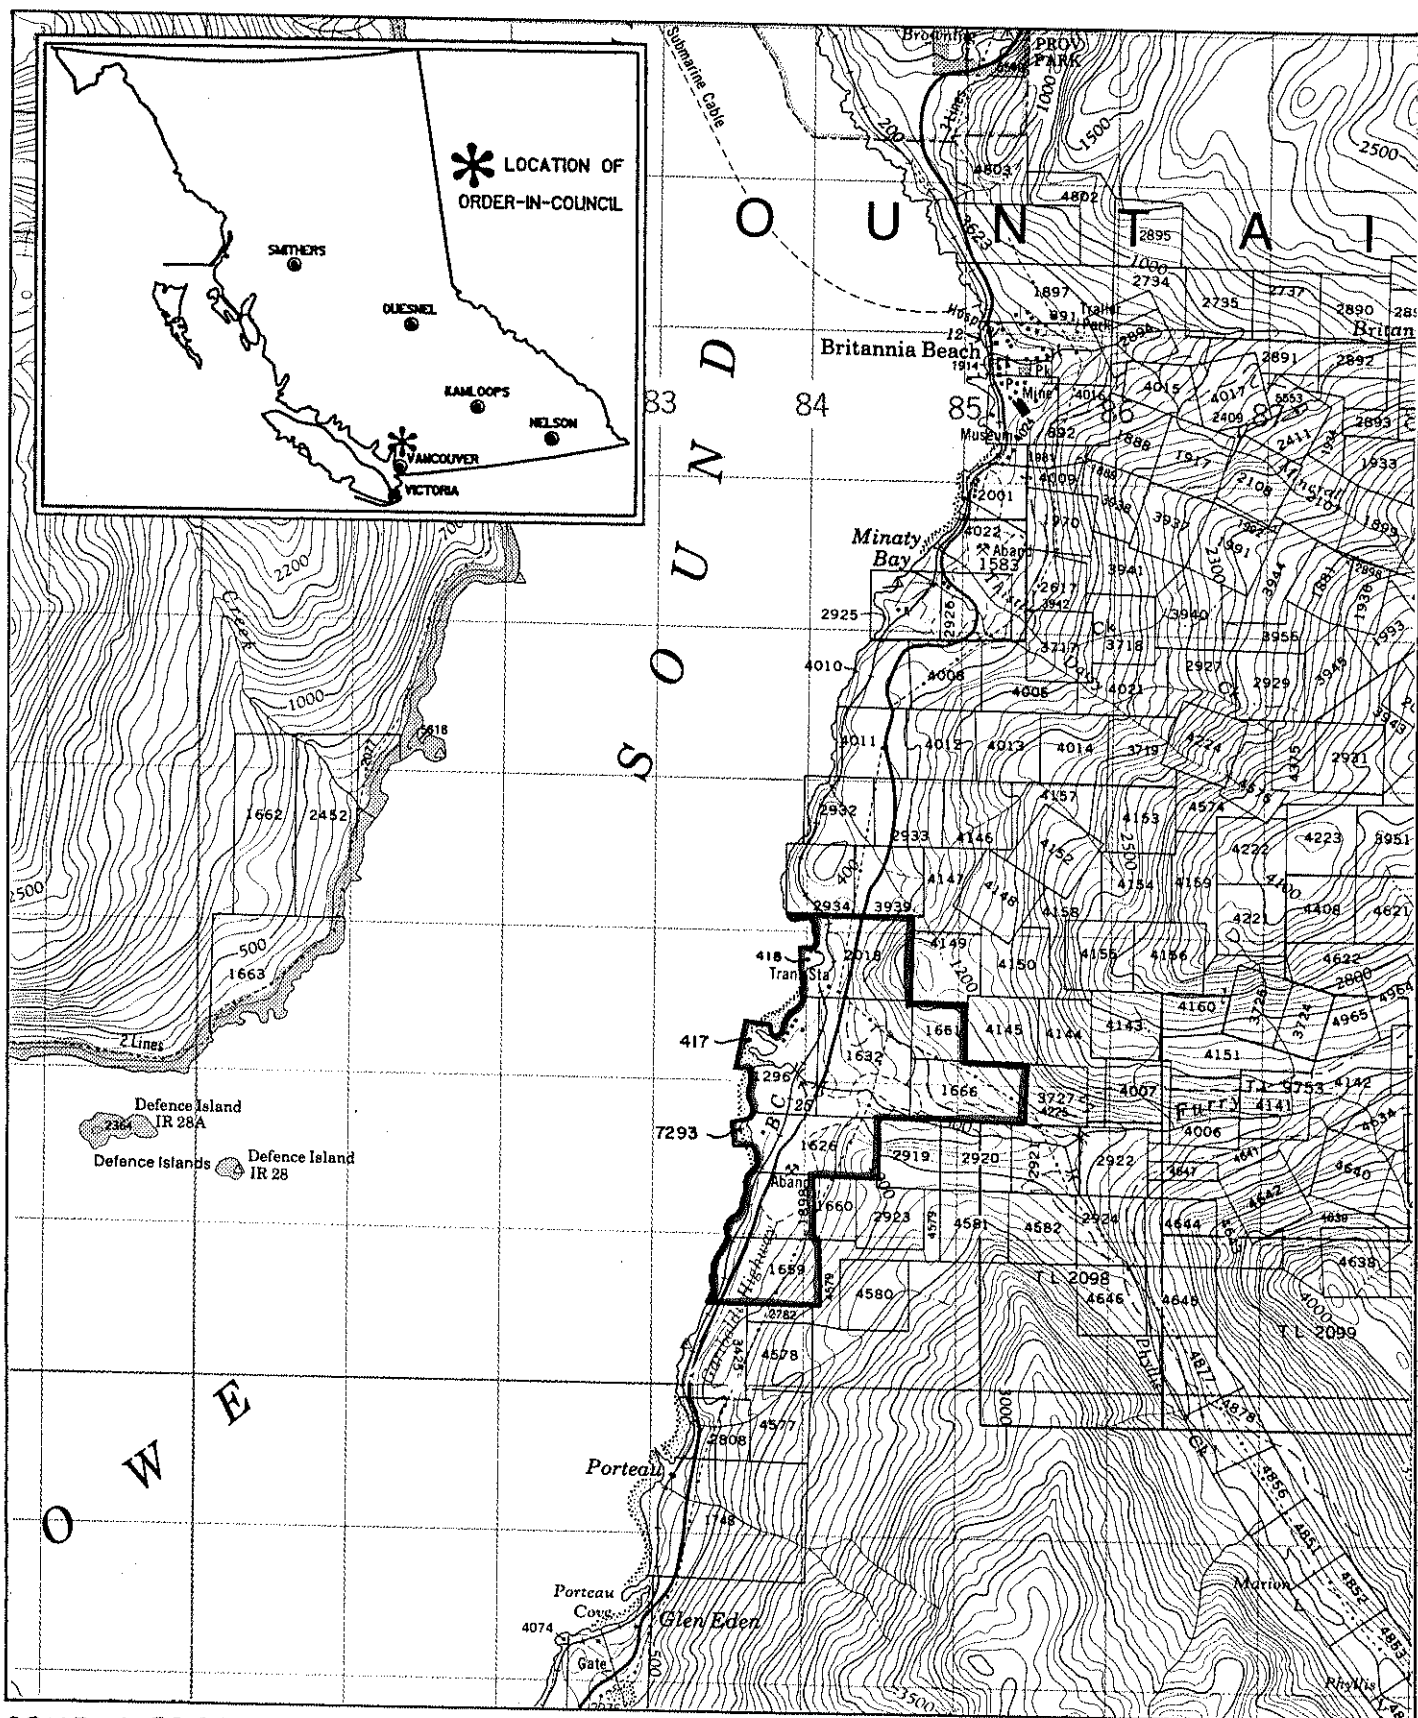

Province of British Columbia
Ministry of Energy, Mines and Petroleum Resources
MINERAL RESOURCES BRANCH-TITLES DIVISION

BRITANNIA BEACH MINERAL & PLACER RESERVE

SCALE- 1: 50 000

CONTOUR INTERVAL- 100 ft.

MINING DIVISION VANCOUVER	SKETCH PREPARED BY M. GALLARD
LAND DISTRICT GROUP I, NEW WESTMINSTER	MINERAL TITLES DRAUGHTING, VICTORIA B.C.
MAP NO. 92 G/11E	DATE 85-03-07