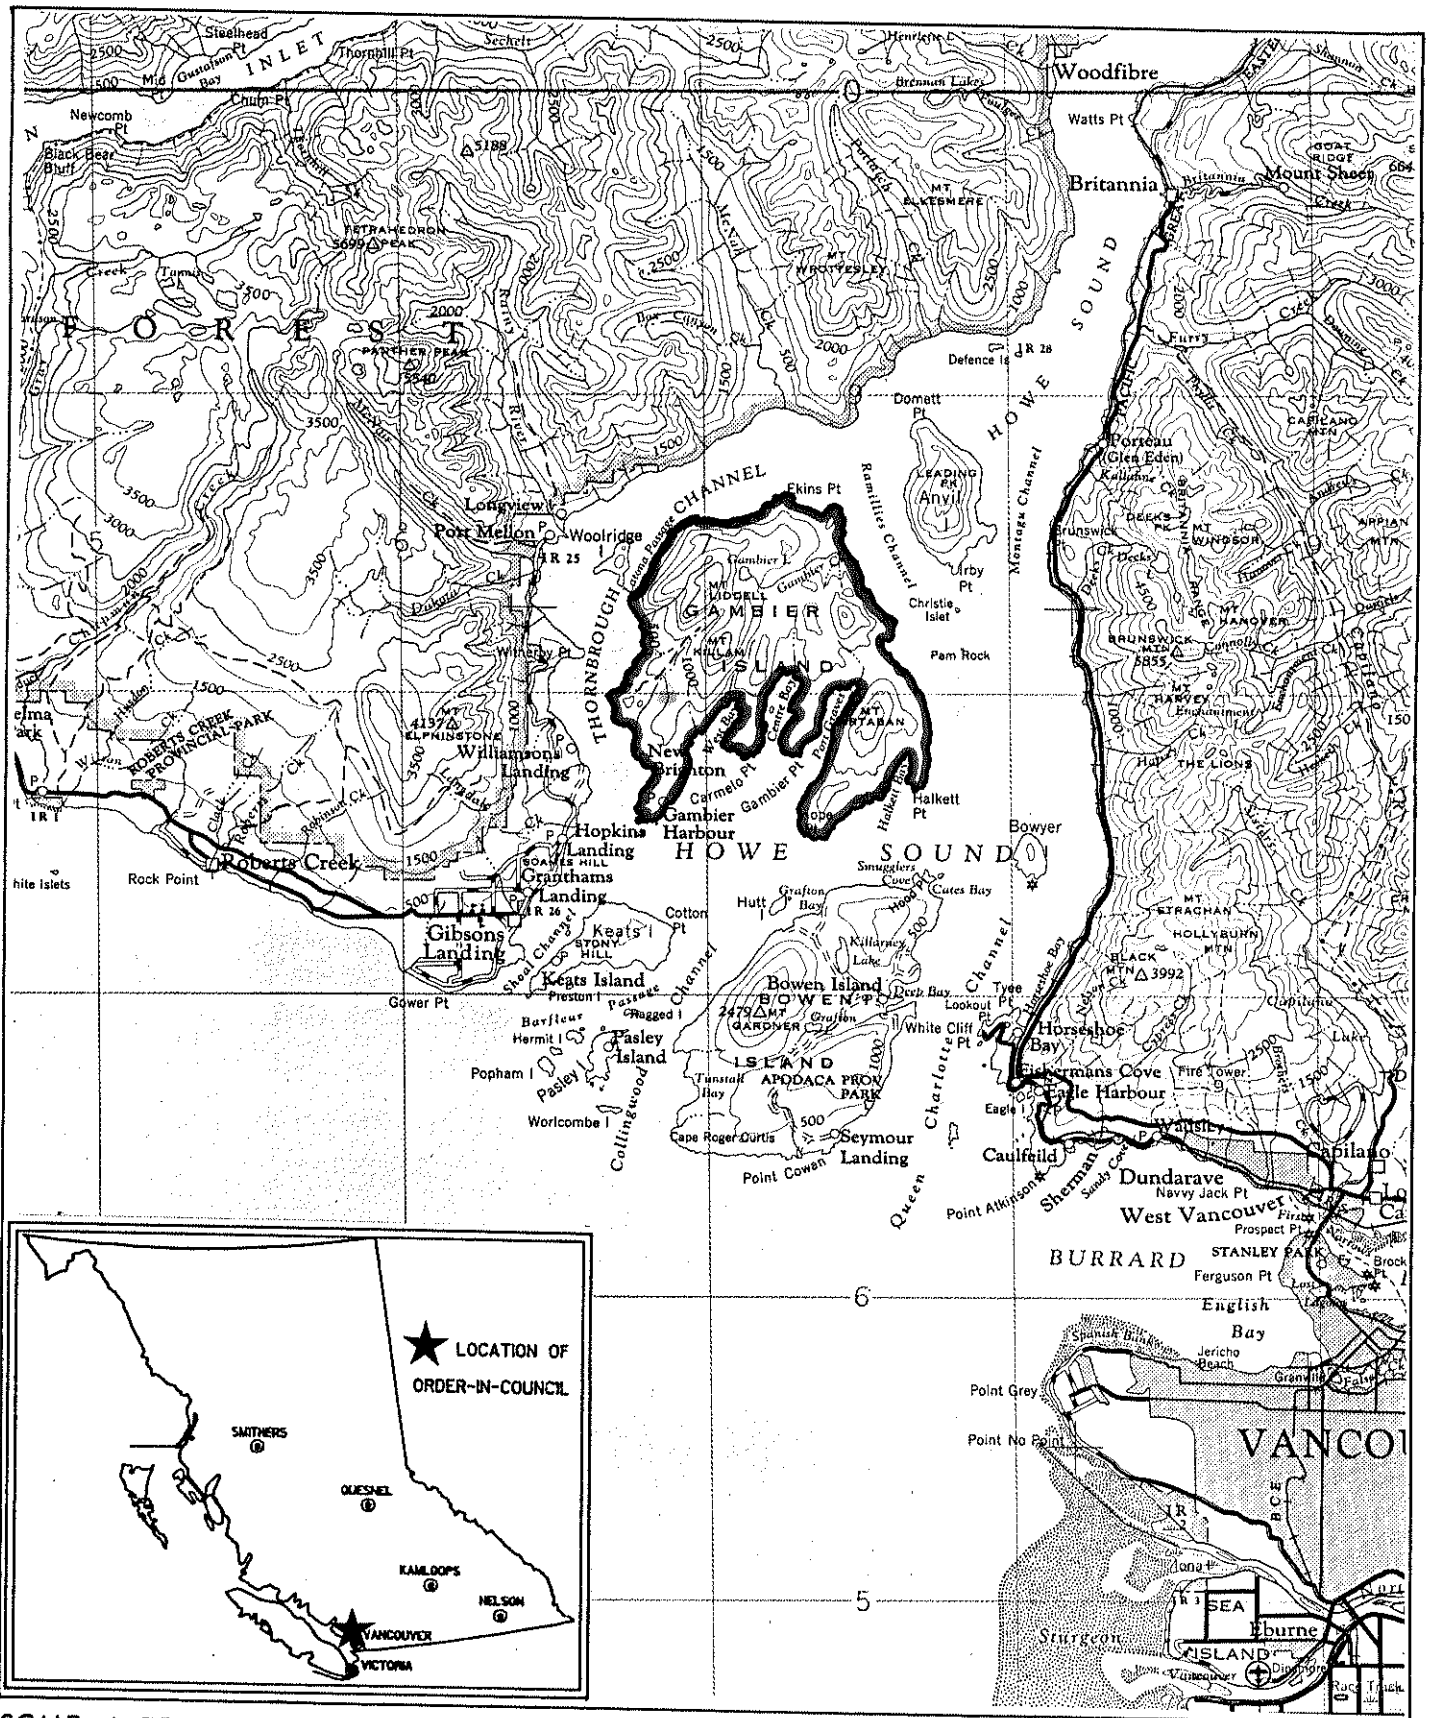

Province of British Columbia
Ministry of Energy, Mines and Petroleum Resources
MINERAL RESOURCES BRANCH-TITLES DIVISION

GAMBIER ISLAND MINERAL & PLACER RESERVE

SCALE- 1:250 000

CONTOUR INTERVAL- 500 FEET

MINING DIVISION VANCOUVER	SKETCH PREPARED BY G. CHONG
LAND DISTRICT NEW WESTMINSTER	MINERAL TITLES DRAUGHTING, VICTORIA B.C.
MAP NO. 92G/6W, 11W	DATE 85-01-24