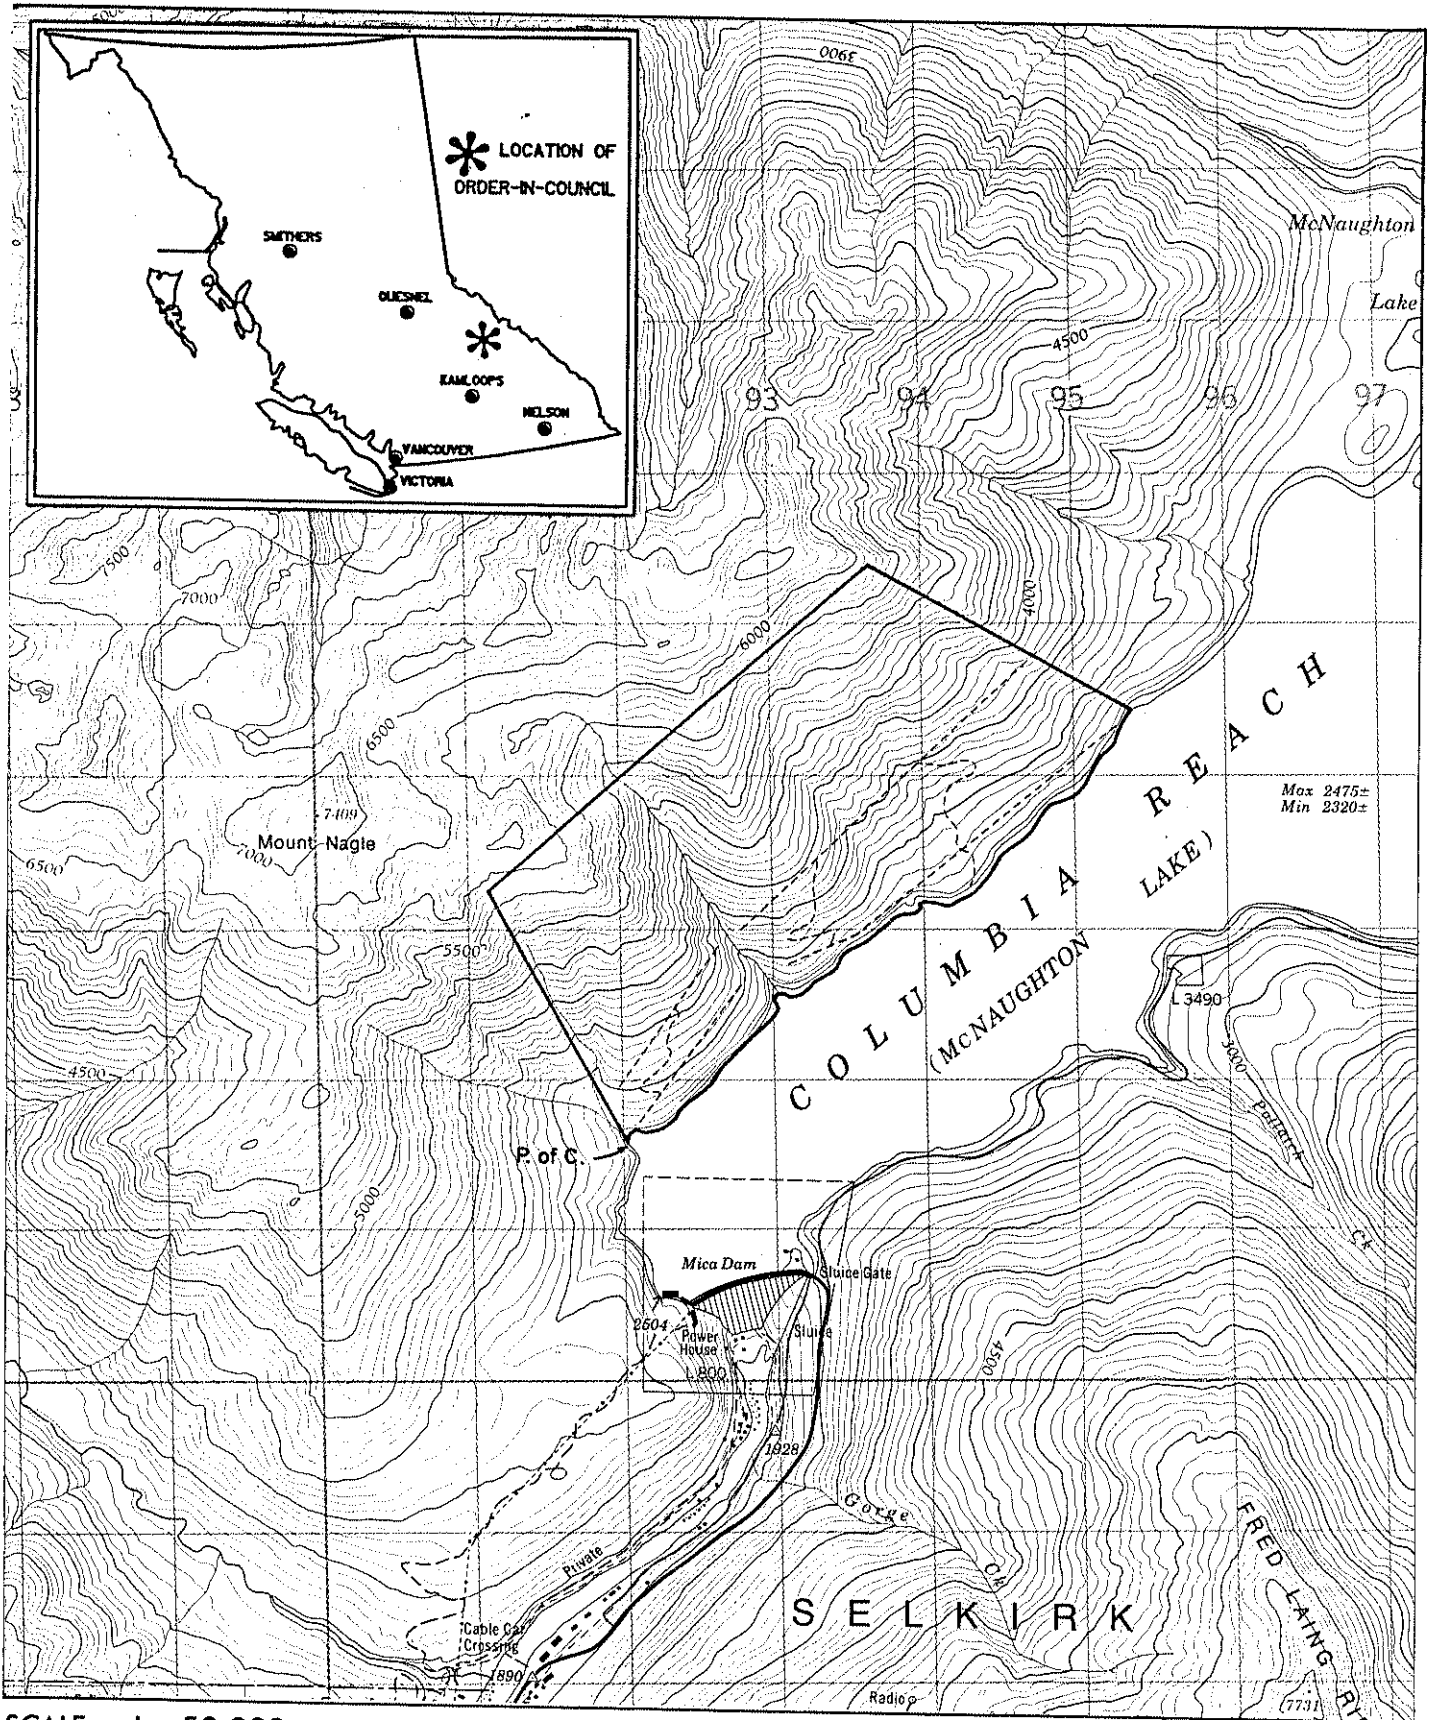

Province of British Columbia
Ministry of Energy, Mines and Petroleum Resources
MINERAL RESOURCES BRANCH-TITLES DIVISION

MICA DAM AREA MINERAL & PLACER RESERVE

SCALE- 1 : 50 000

CONTOUR INTERVAL- 100 ft.

MINING DIVISION REVELSTOKE	SKETCH PREPARED BY M. G.
LAND DISTRICT KOOTENAY	MINERAL TITLES DRAUGHTING, VICTORIA B.C.
MAP NO. 83 D/2 E	DATE 85 · 06 · 25