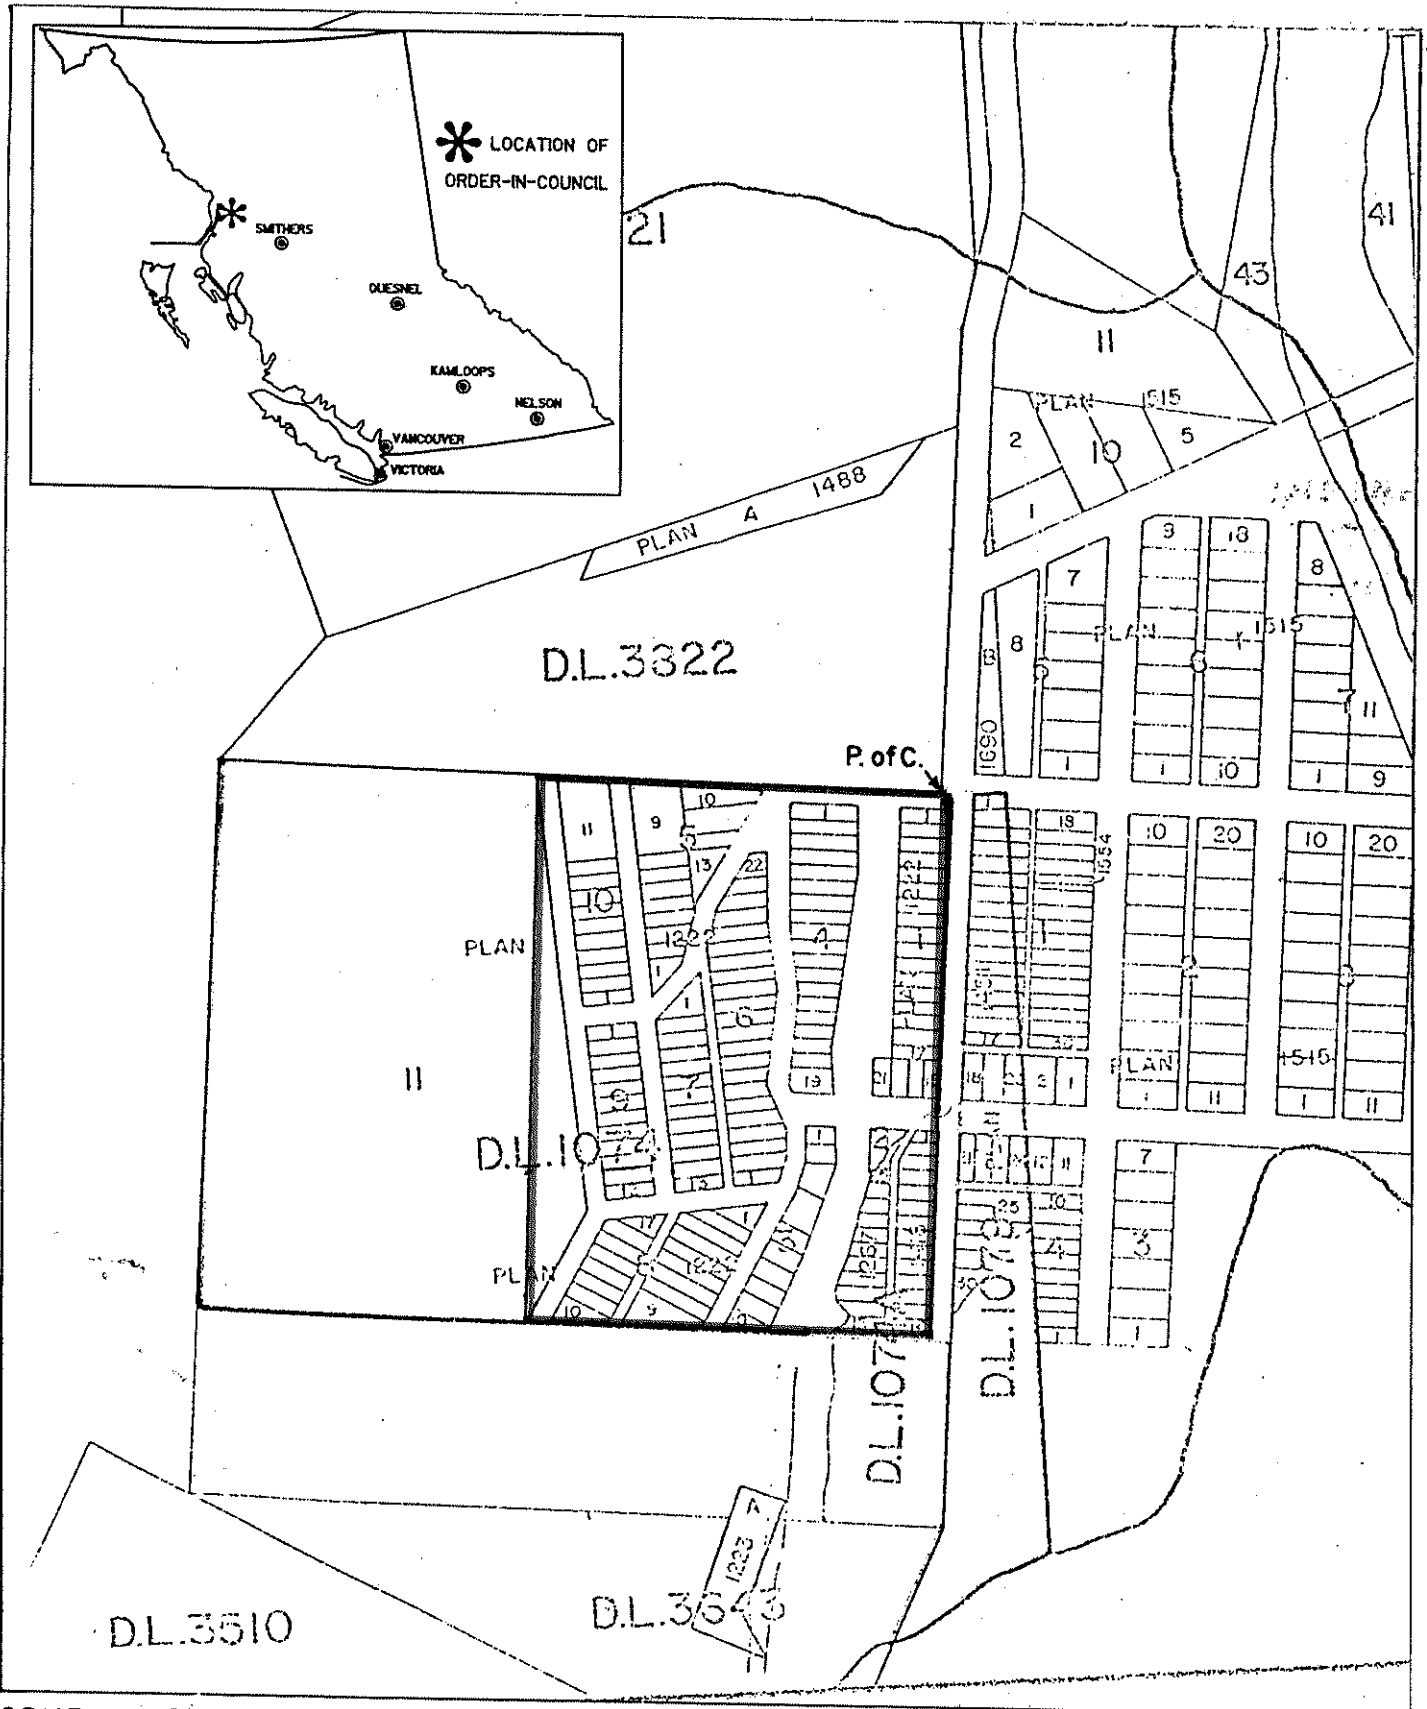

Province of British Columbia
Ministry of Energy, Mines and Petroleum Resources
MINERAL RESOURCES BRANCH-TITLES DIVISION

ALICE ARM TOWNSITE MINERAL & PLACER RES.

SCALE- 1:50

CONTOUR INTERVAL- N/A

MINING DIVISION SKEENA	SKETCH PREPARED BY M. GALLARD
LAND DISTRICT CASSIAR	MINERAL TITLES DRAUGHTING, VICTORIA B.C.
MAP NO. 103 P/6 W	DATE 85-03-04