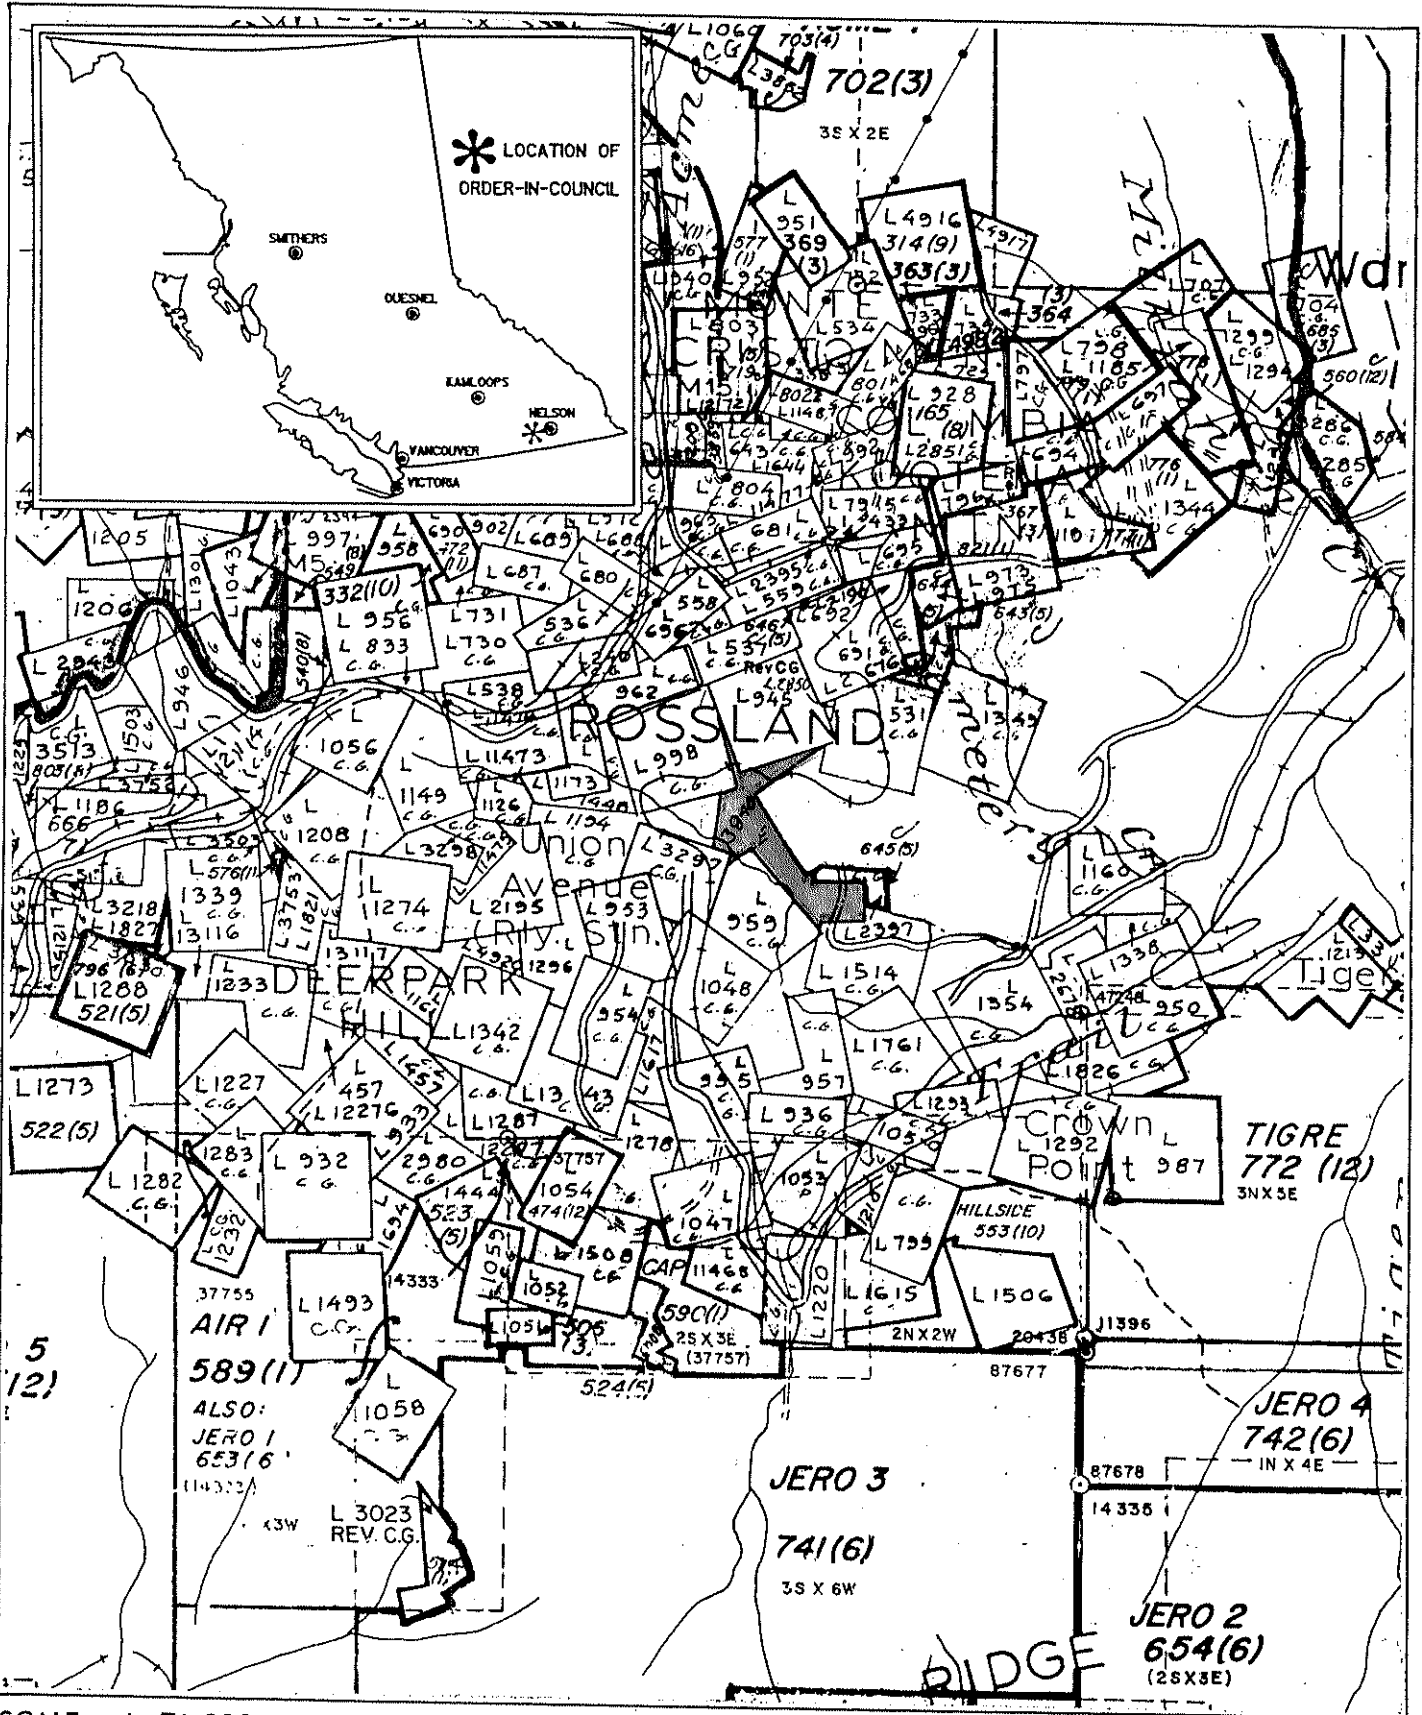

Province of British Columbia  
Ministry of Energy, Mines and Petroleum Resources  
MINERAL RESOURCES BRANCH-TITLES DIVISION

Falaise Adit Mineral & Placer No Staking Reserve

SCALE- 1: 31 680

CONTOUR INTERVAL- N/A

MINING DIVISION TRAIL CREEK	SKETCH PREPARED BY M. GALLARD
LAND DISTRICT KOOTENAY	MINERAL TITLES DRAUGHTING, VICTORIA B.C.
MAP NO. 82 F/4 Wc	DATE 85-04-17