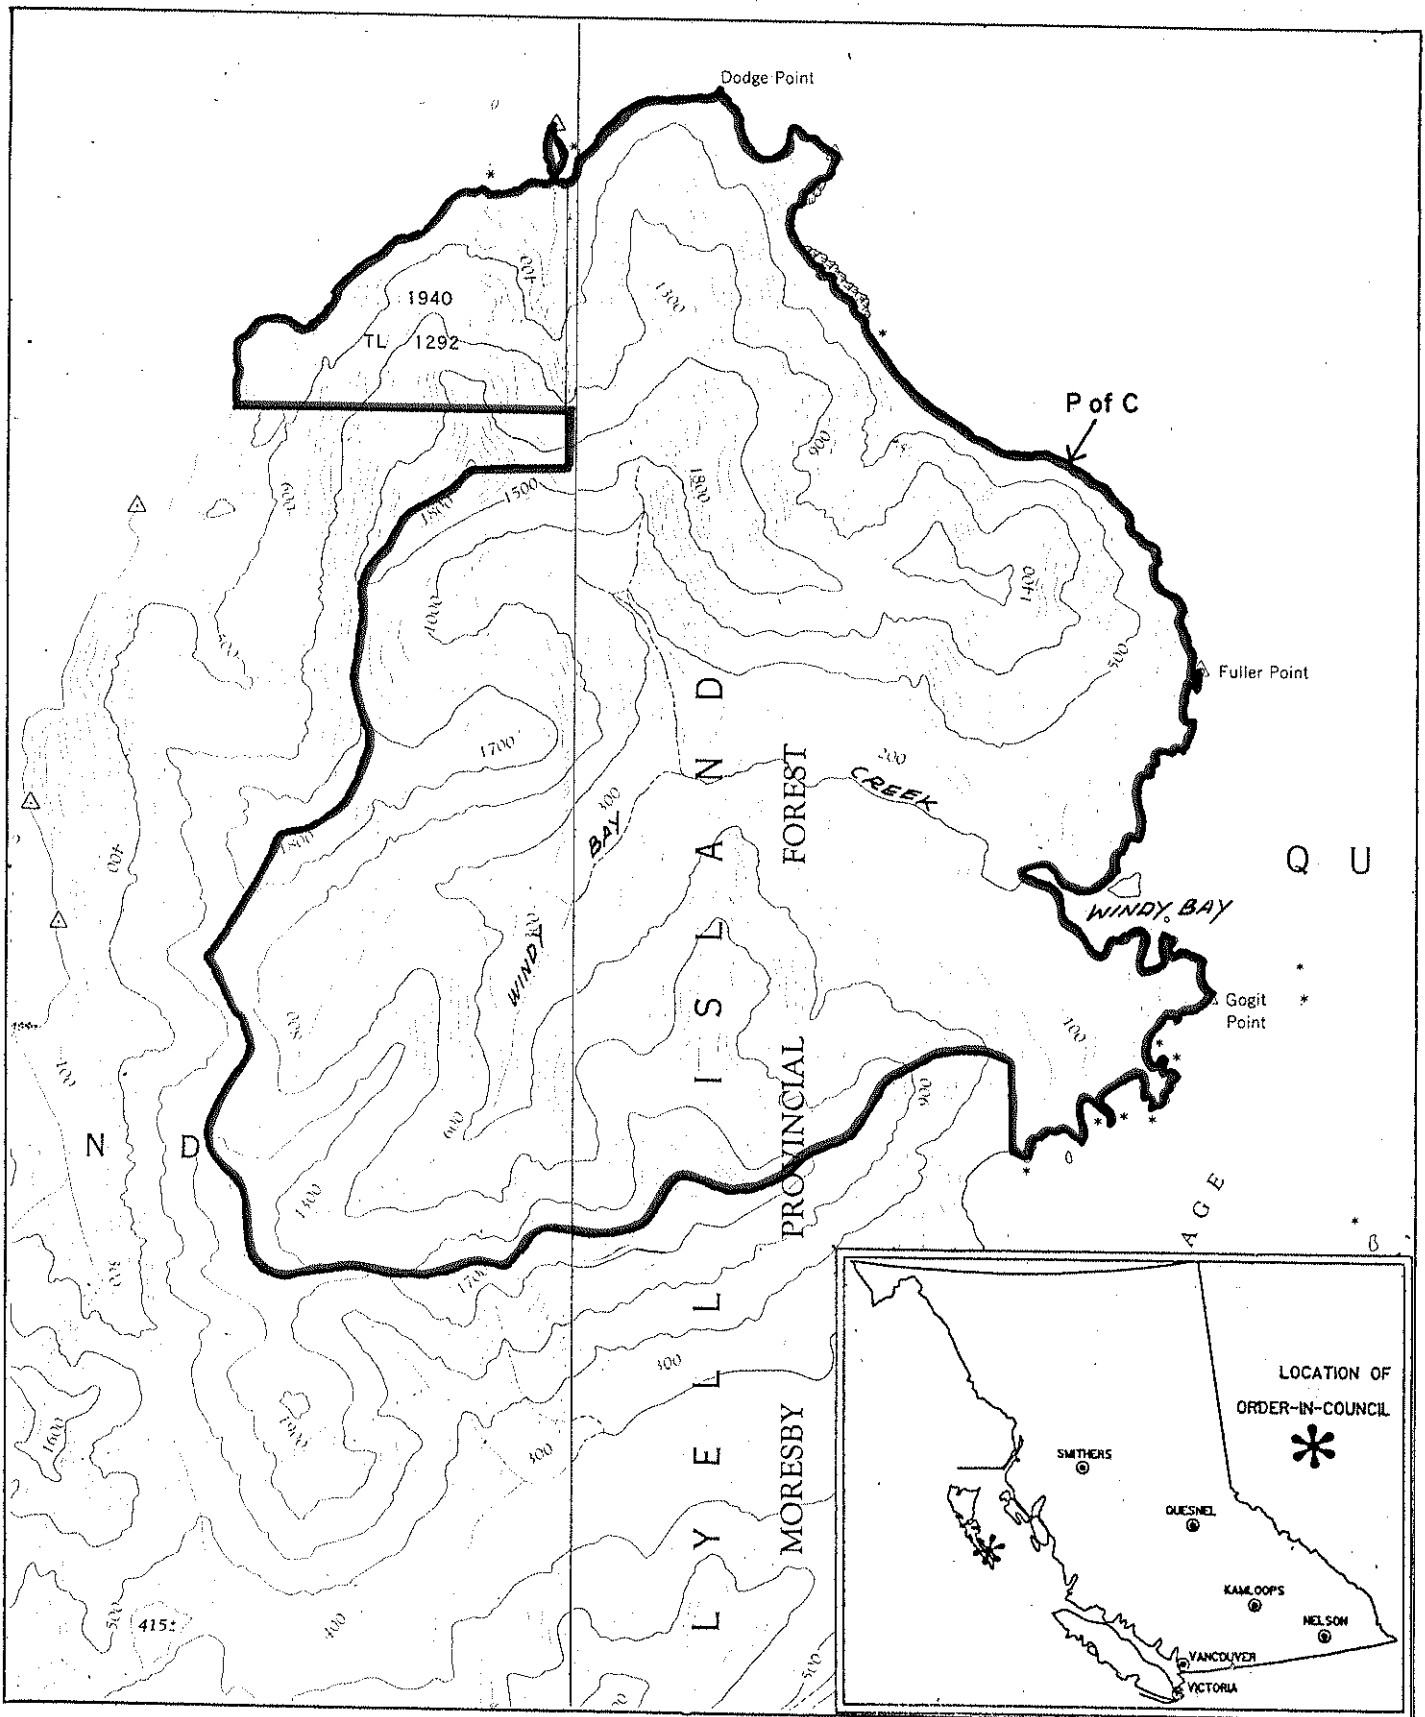

Province of British Columbia
Ministry of Energy, Mines and Petroleum Resources
MINERAL RESOURCES BRANCH-TITLES DIVISION

Windy Bay Reserve

SCALE- 1 : 50 000

CONTOUR INTERVAL- 100 FEET

MINING DIVISION SKEENA	SKETCH PREPARED BY D. DJAFAR-ZADE
LAND DISTRICT QUEEN CHARLOTTE	MINERAL TITLES DRAUGHTING, VICTORIA B.C.
MAP NO. 103B/11W, 12E	DATE 85-07-17