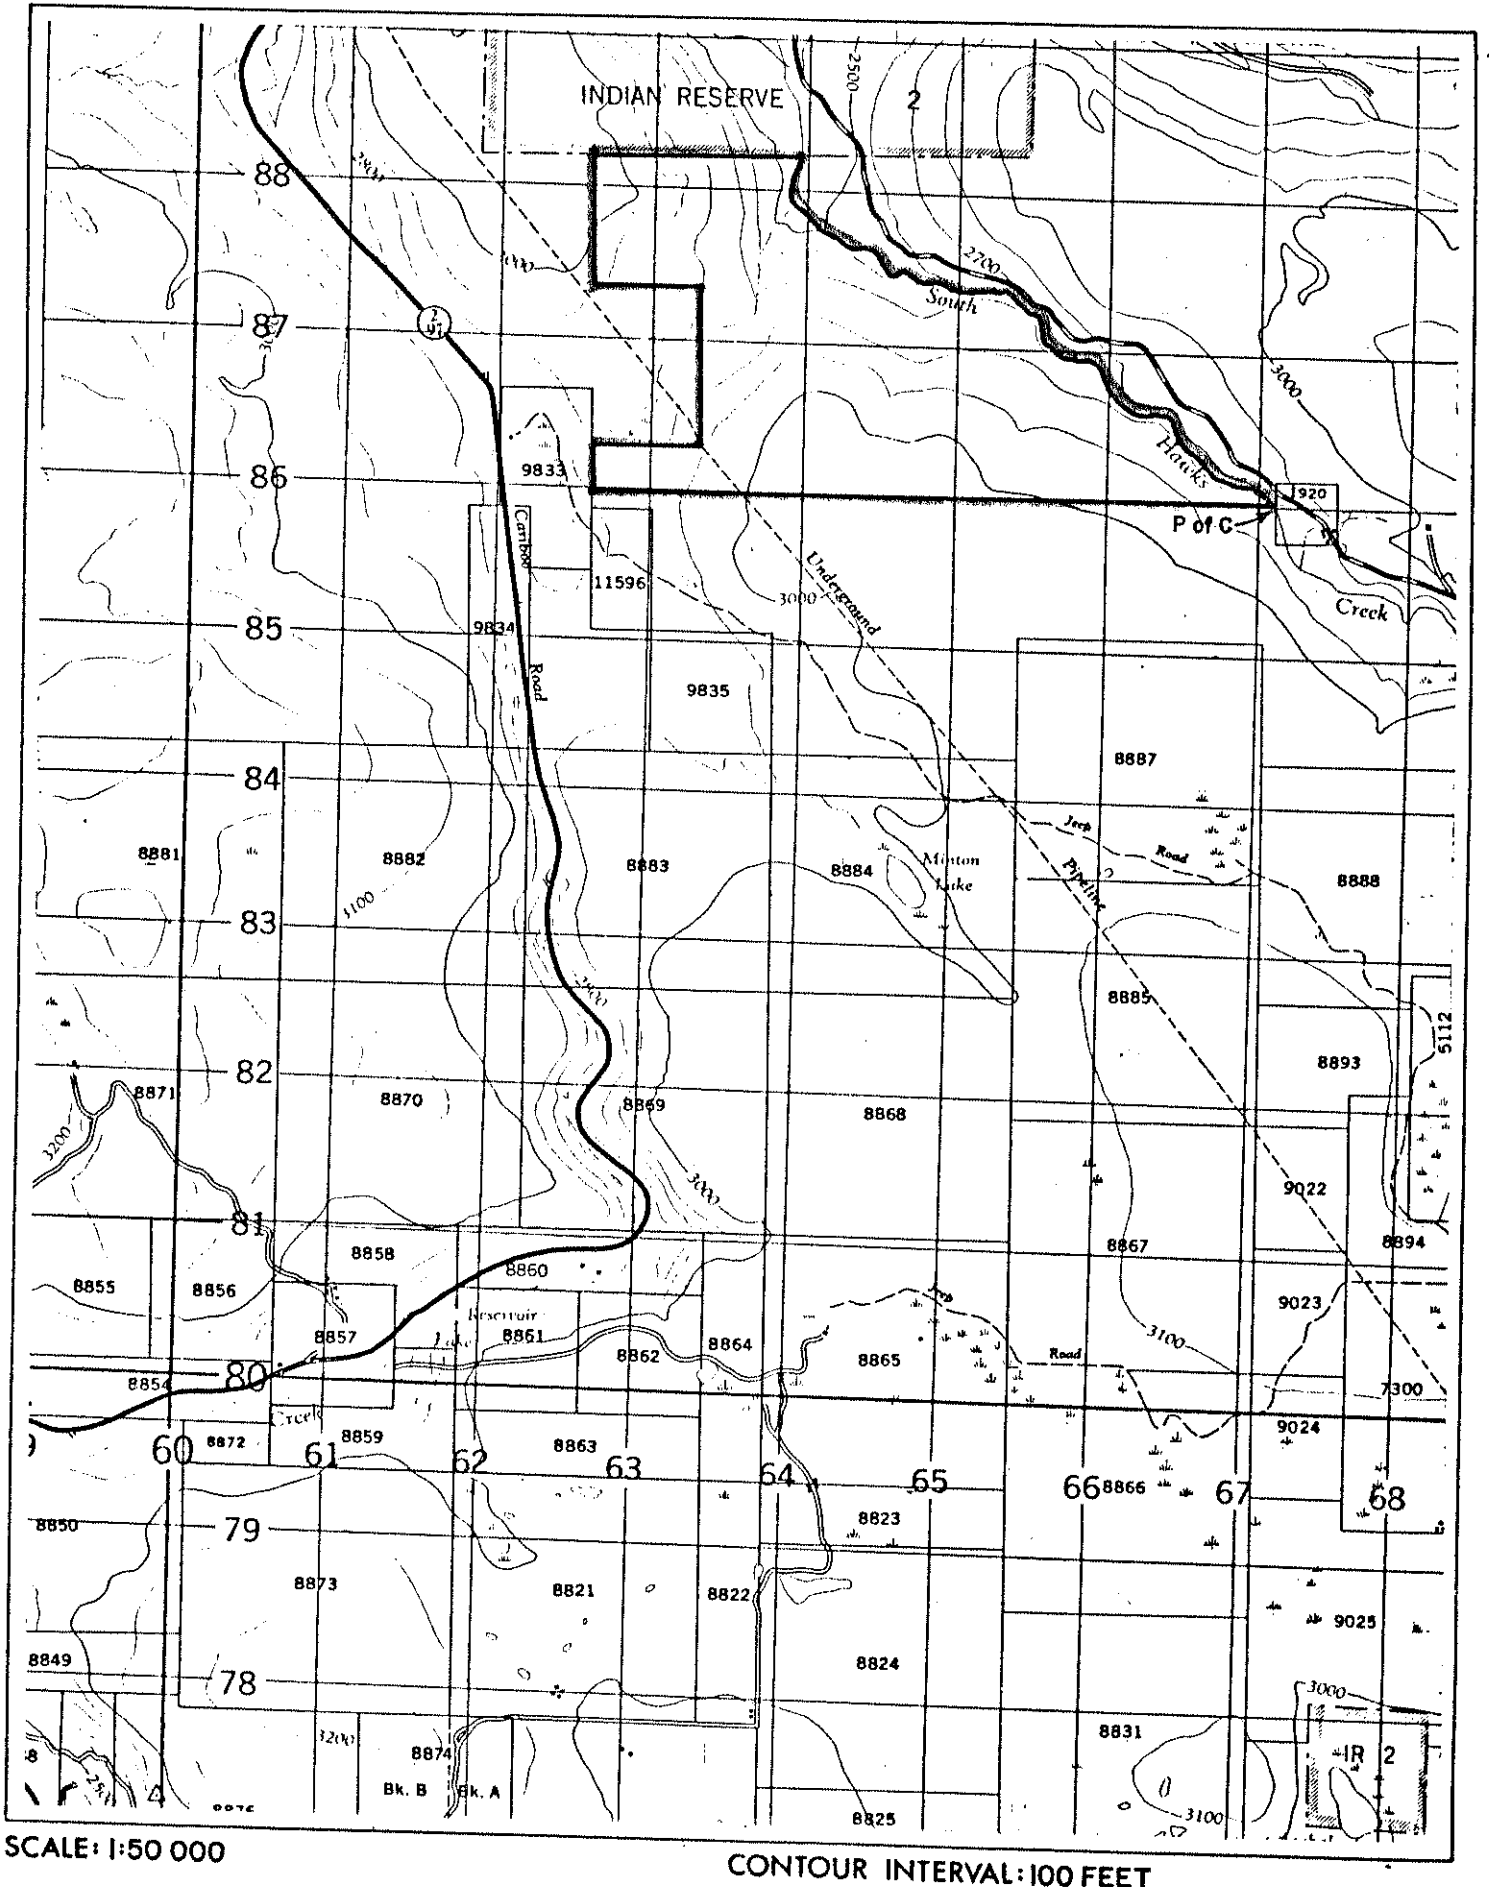

Province of British Columbia
Ministry of Mines and Petroleum Resources
MINERAL RESOURCES BRANCH

SCALE: 1:50 000

CONTOUR INTERVAL: 100 FEET

MINING DIVISION(S) CARIBOO	MINERAL TITLES DRAUGHTING ROOM, VICTORIA, B.C.
LAND DISTRICT (S) CARIBOO	PREPARED BY: S. HOFFMANN
MAP NO(S) 93B/IE	DATE: AUGUST 11, 1978