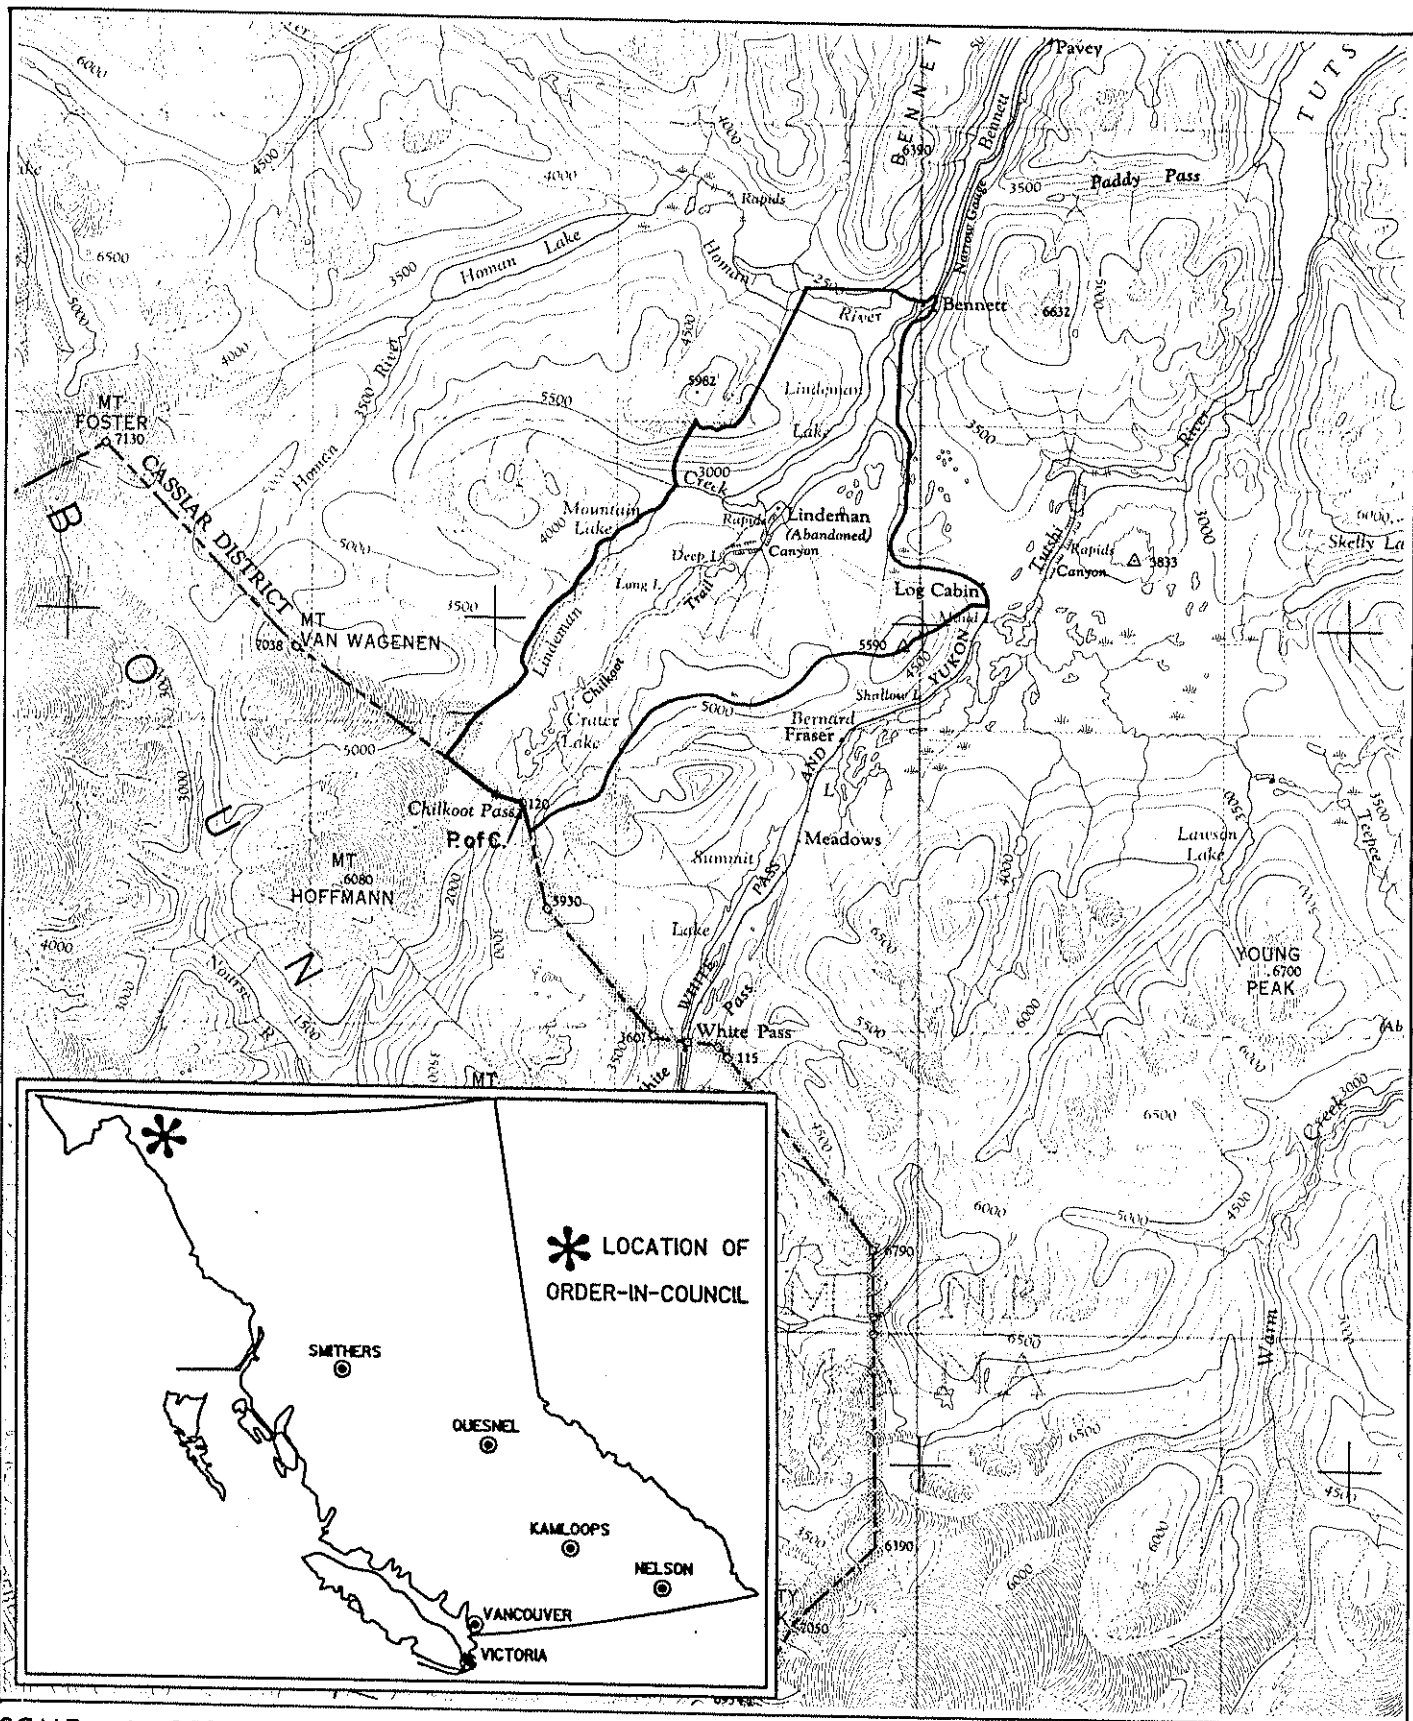

Province of British Columbia  
Ministry of Energy, Mines and Petroleum Resources  
MINERAL RESOURCES BRANCH-TITLES DIVISION

CHILKOOT TRAIL PARK MIN. & PLACER RESERVE

SCALE- 1 : 250 000

CONTOUR INTERVAL- 500 ft.

MINING DIVISION ATLIN	SKETCH PREPARED BY M. GALLARD
LAND DISTRICT CASSIAR	MINERAL TITLES DRAUGHTING, VICTORIA B.C.
MAP NO. 104 M/IOW, IIE, I4E, I5W	DATE 85-05-02