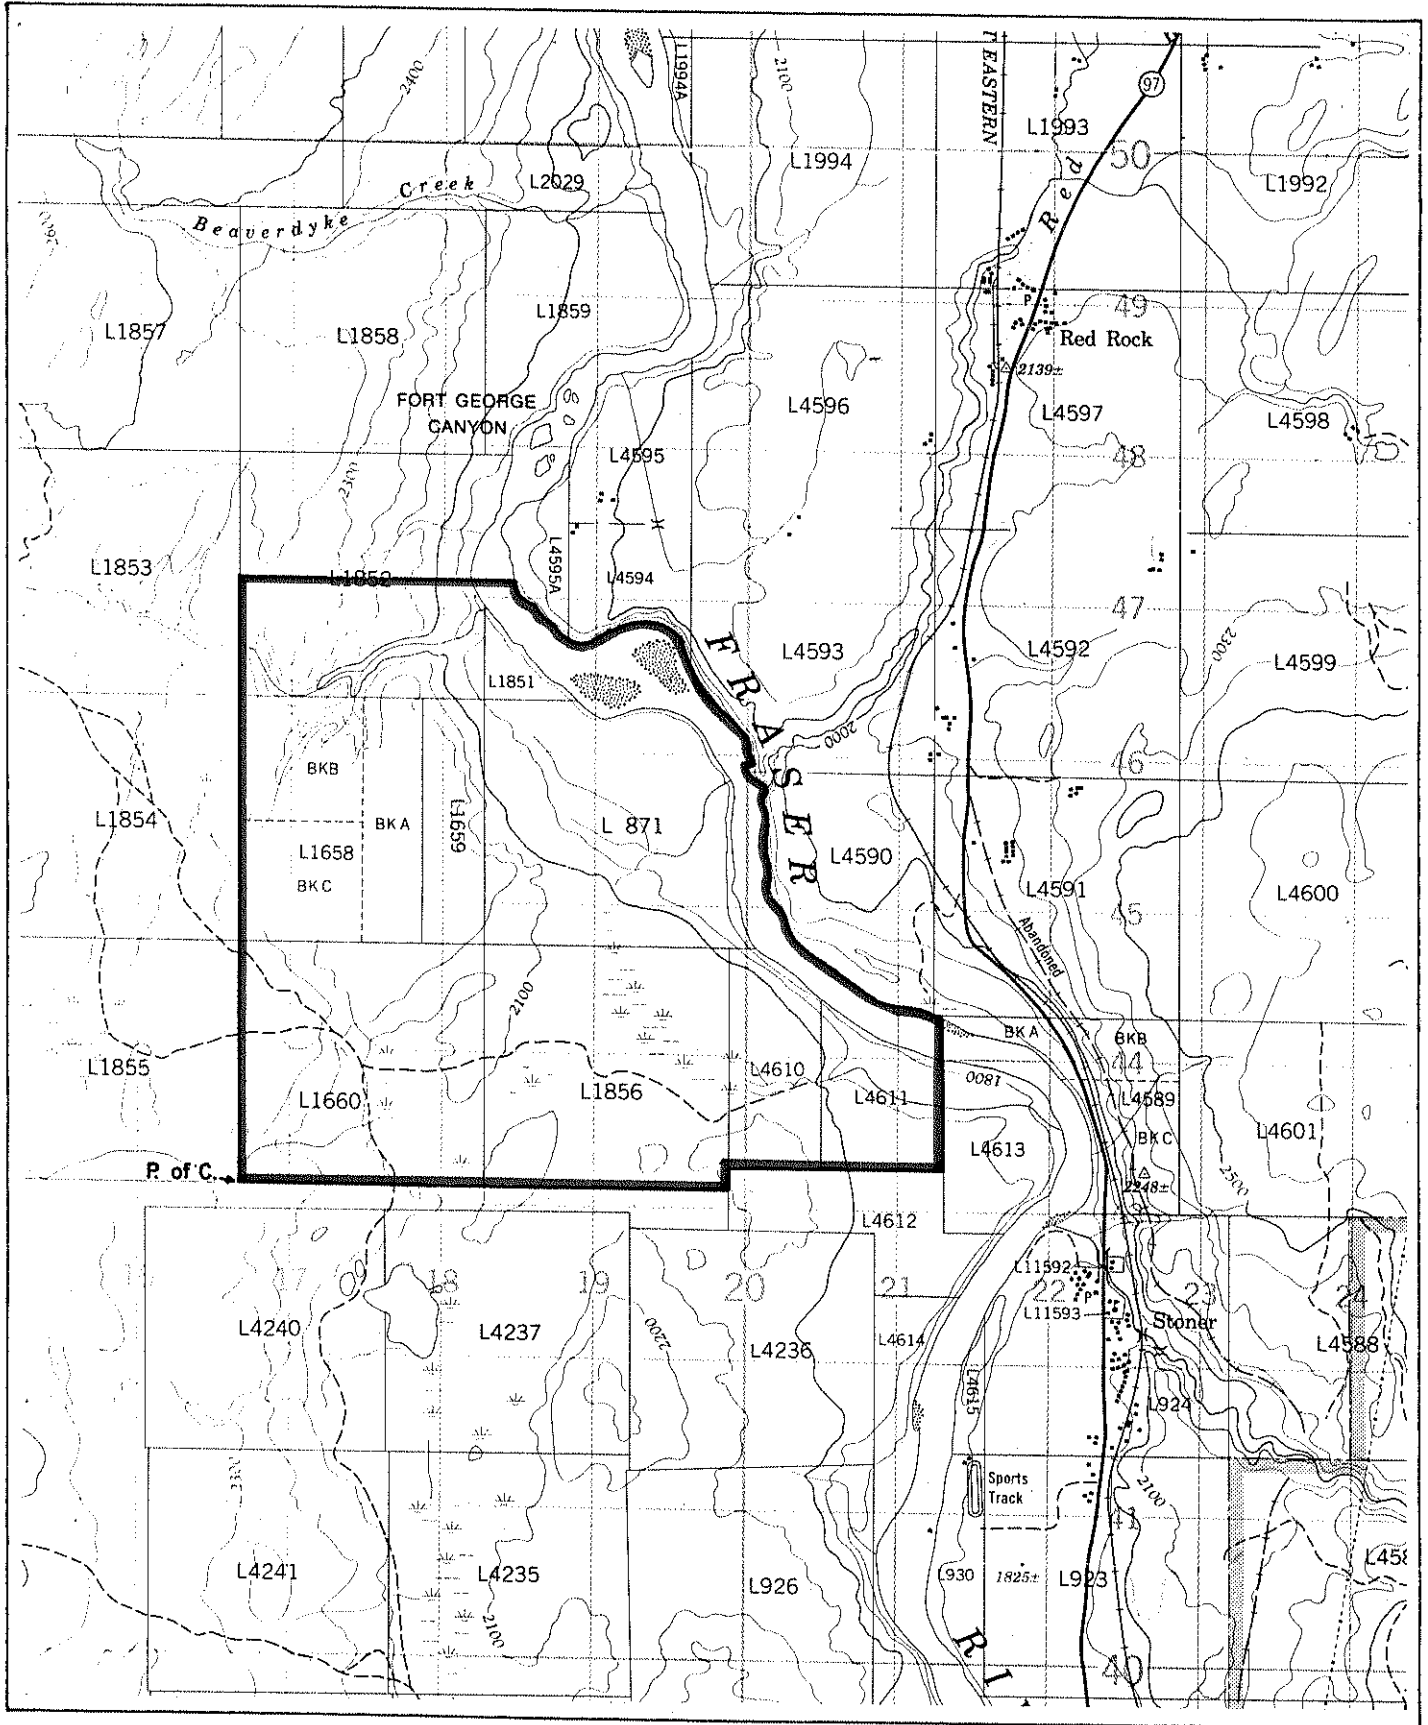

Province of British Columbia  
Ministry of Energy, Mines and Petroleum Resources  
MINERAL RESOURCES BRANCH-TITLES DIVISION

STONER DESIGNATED PLACER AREA

SCALE- 1 : 50 000

CONTOUR INTERVAL- 100 ft.

MINING DIVISION	CARIBOO	SKETCH PREPARED BY	M. GALLARD
LAND DISTRICT	CARIBOO	MINERAL TITLES DRAUGHTING,	VICTORIA B.C.
MAP NO.	93 G / 10 E	DATE	83 · 09 · 12