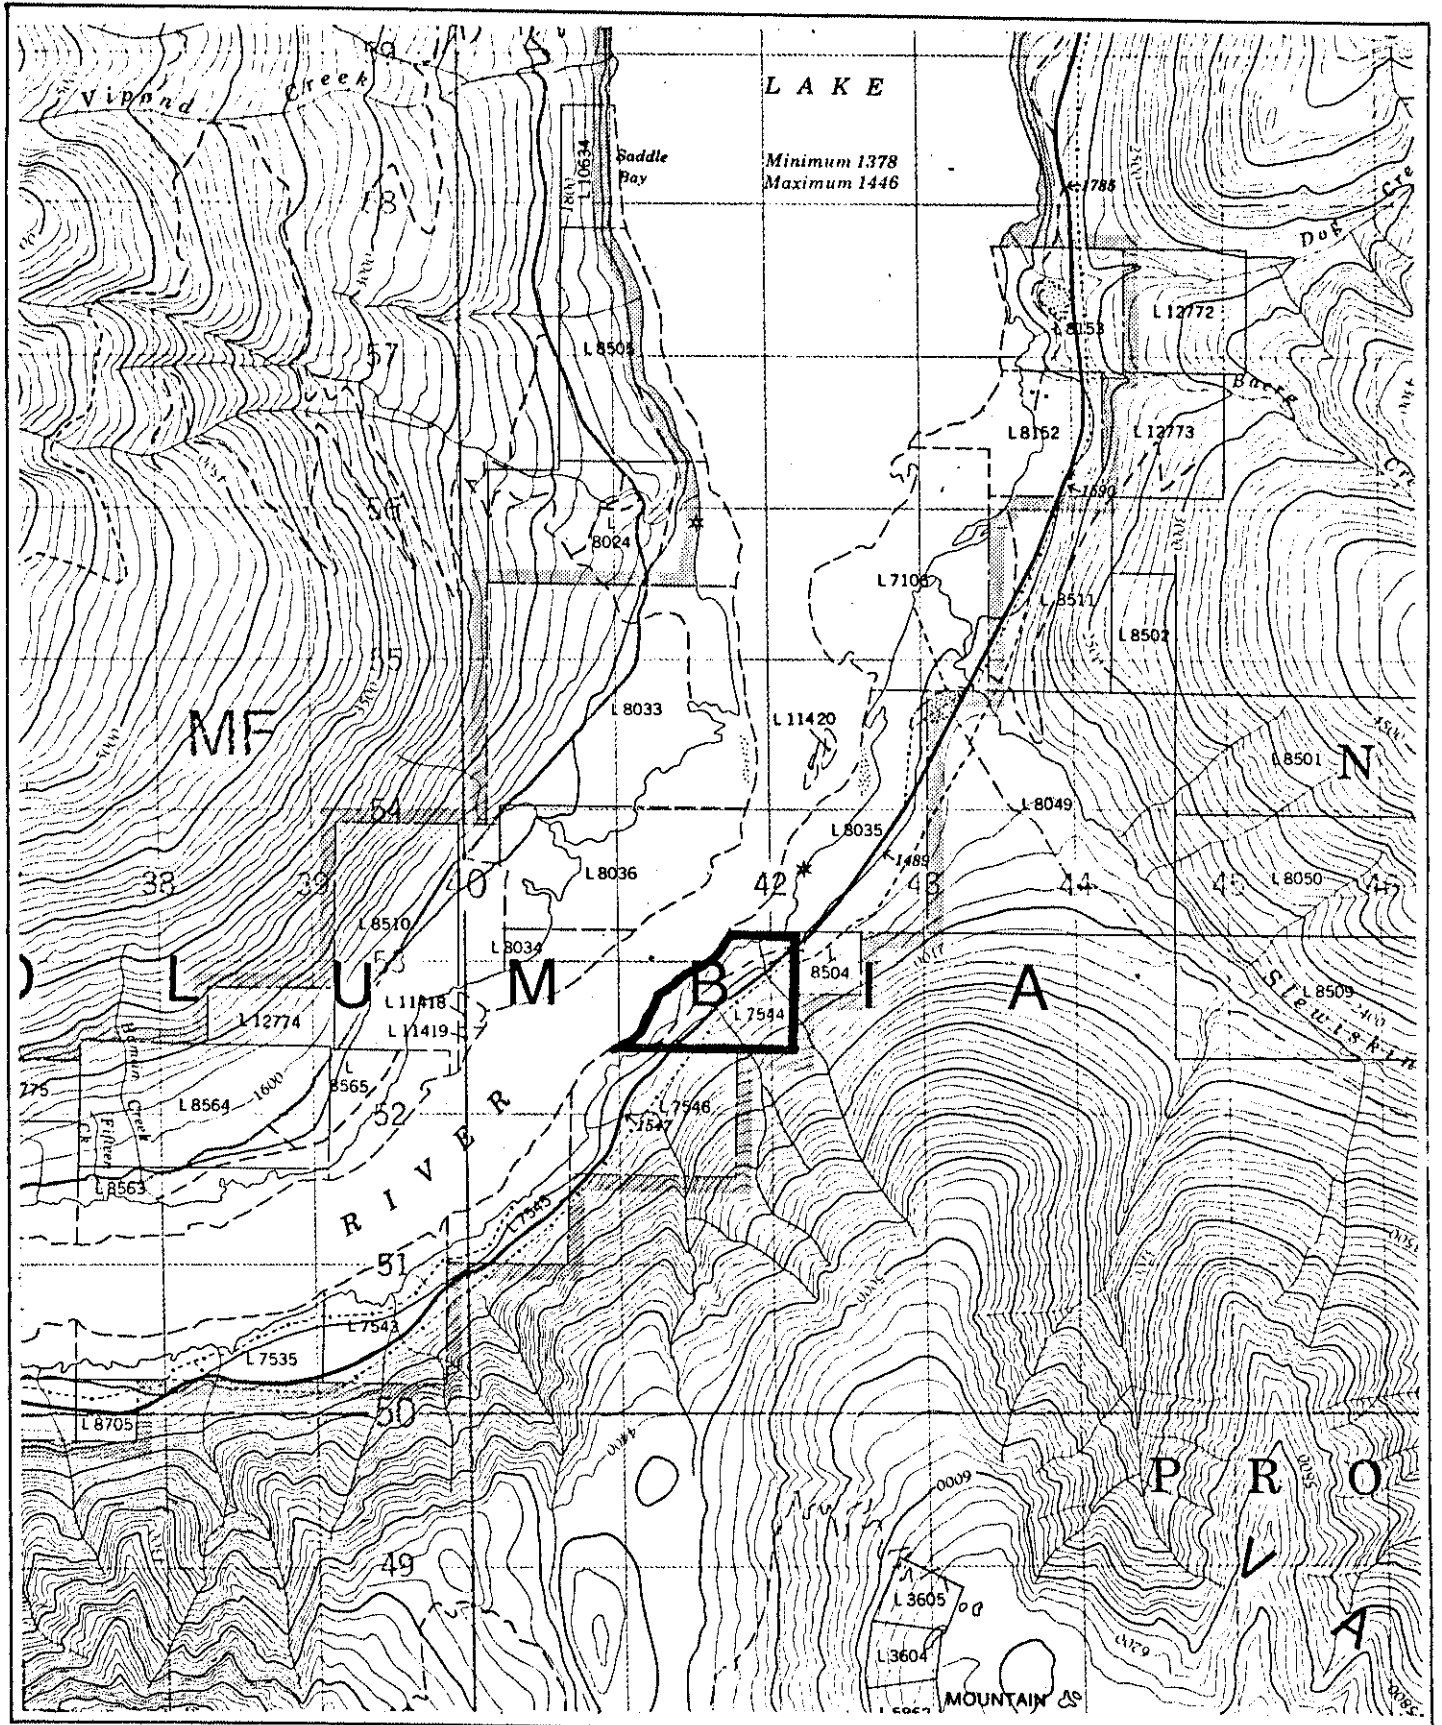

Province of British Columbia
Ministry of Energy, Mines and Petroleum Resources
MINERAL RESOURCES BRANCH-TITLES DIVISION

PROPOSED SUBDIVISION LOT 7544

SCALE- 1:50 000

CONTOUR INTERVAL- 100 FEET

20

MINING DIVISION SLOCAN	SKETCH PREPARED BY S.H.
LAND DISTRICT KOOTENAY	MINERAL TITLES DRAUGHTING, VICTORIA B.C.
MAP NO. 82K/4W	DATE FEBRUARY 17, 1983