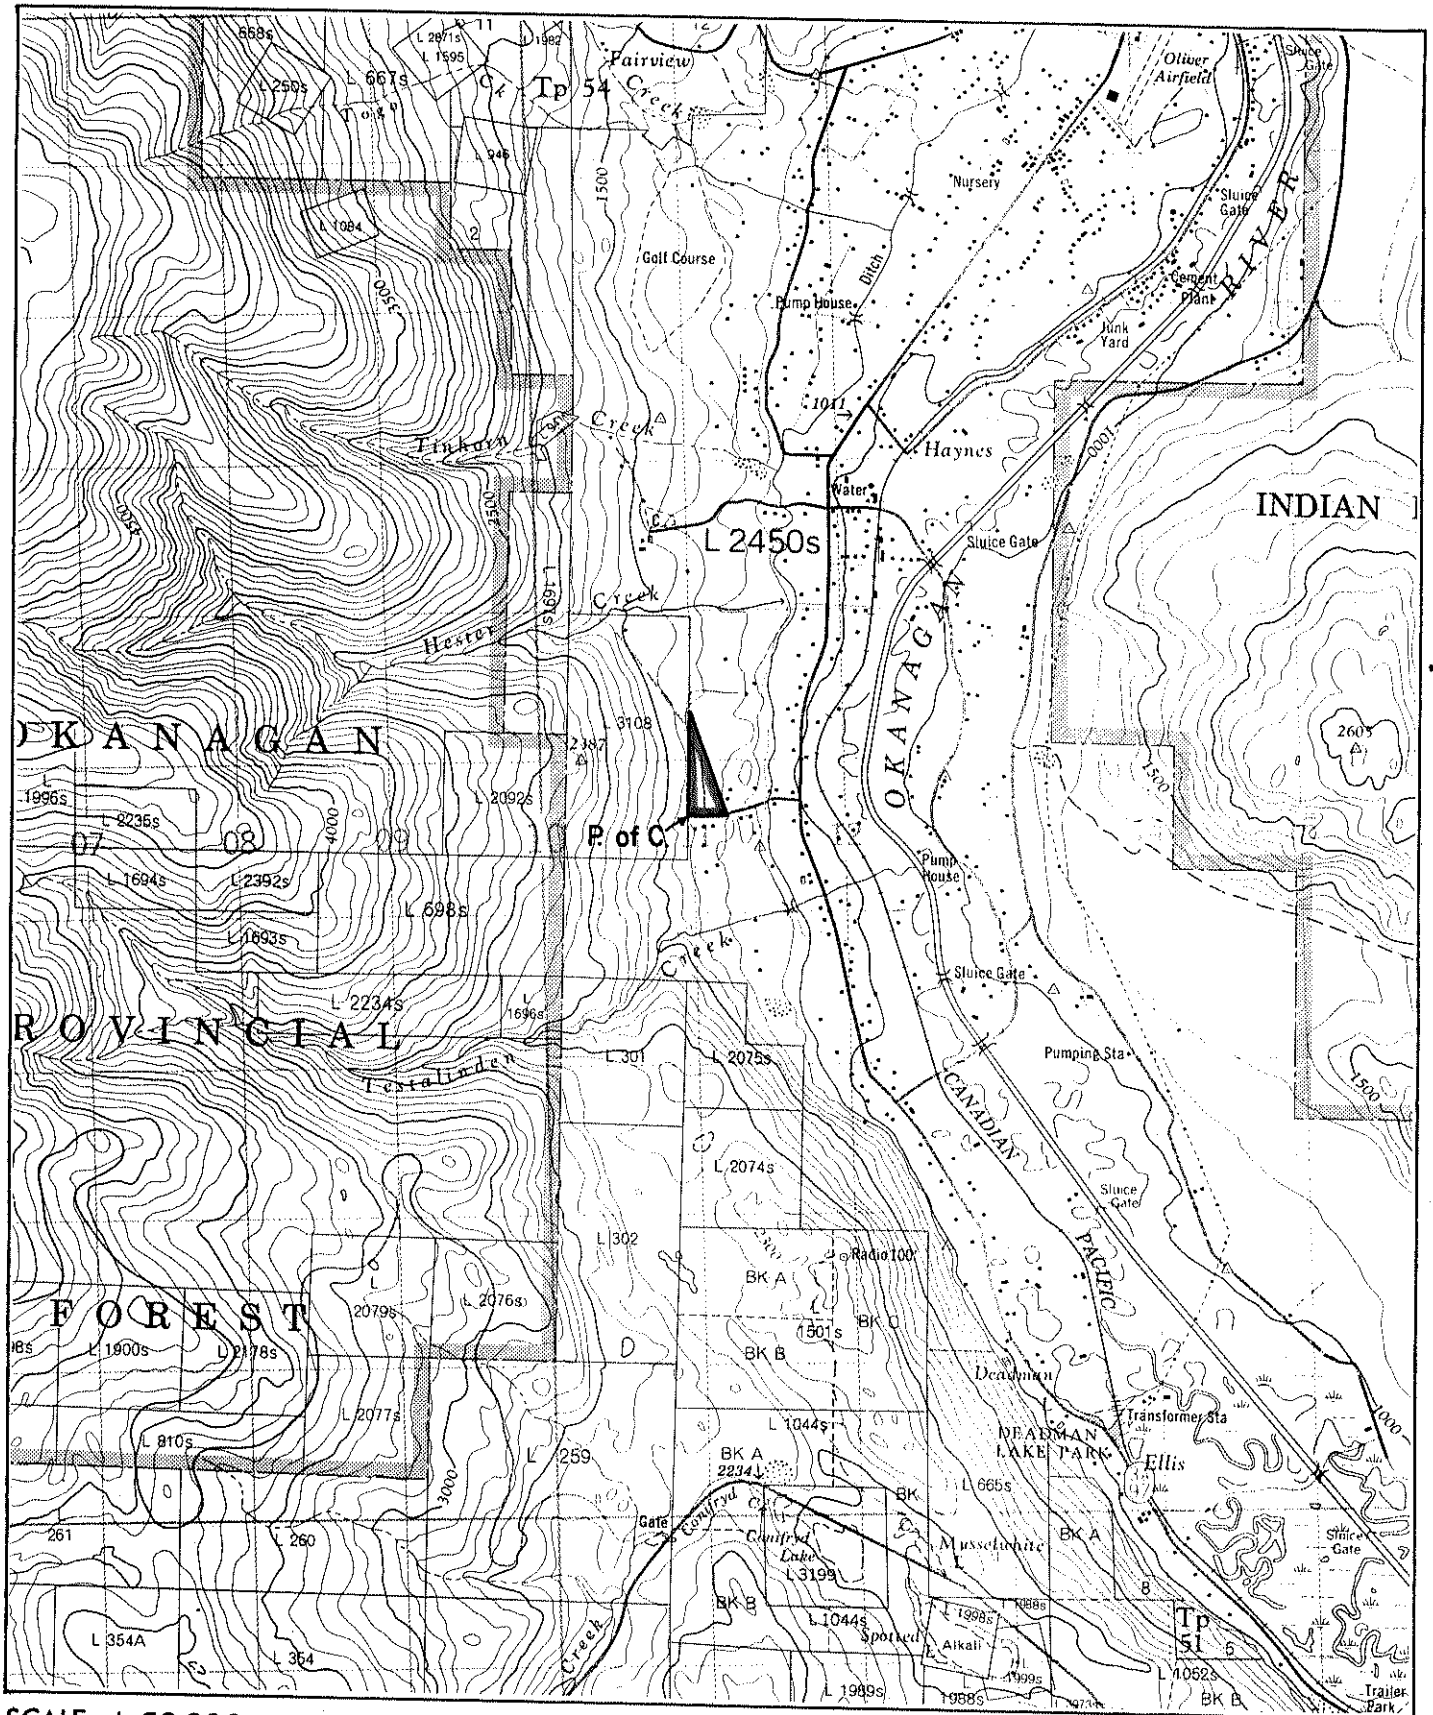

Province of British Columbia  
Ministry of Energy, Mines and Petroleum Resources  
MINERAL RESOURCES BRANCH-TITLES DIVISION

RESERVE FOR CROWN DISPOSITION

SCALE- 1:50 000

CONTOUR INTERVAL- 100 FEET

MINING DIVISION OSOYOOS	SKETCH PREPARED BY J. CHAN
LAND DISTRICT SIMILKAMEEN DIVISION OF YALE	MINERAL TITLES DRAUGHTING, VICTORIA B.C.
MAP NO. 82E/4Eh	DATE 84-10-15