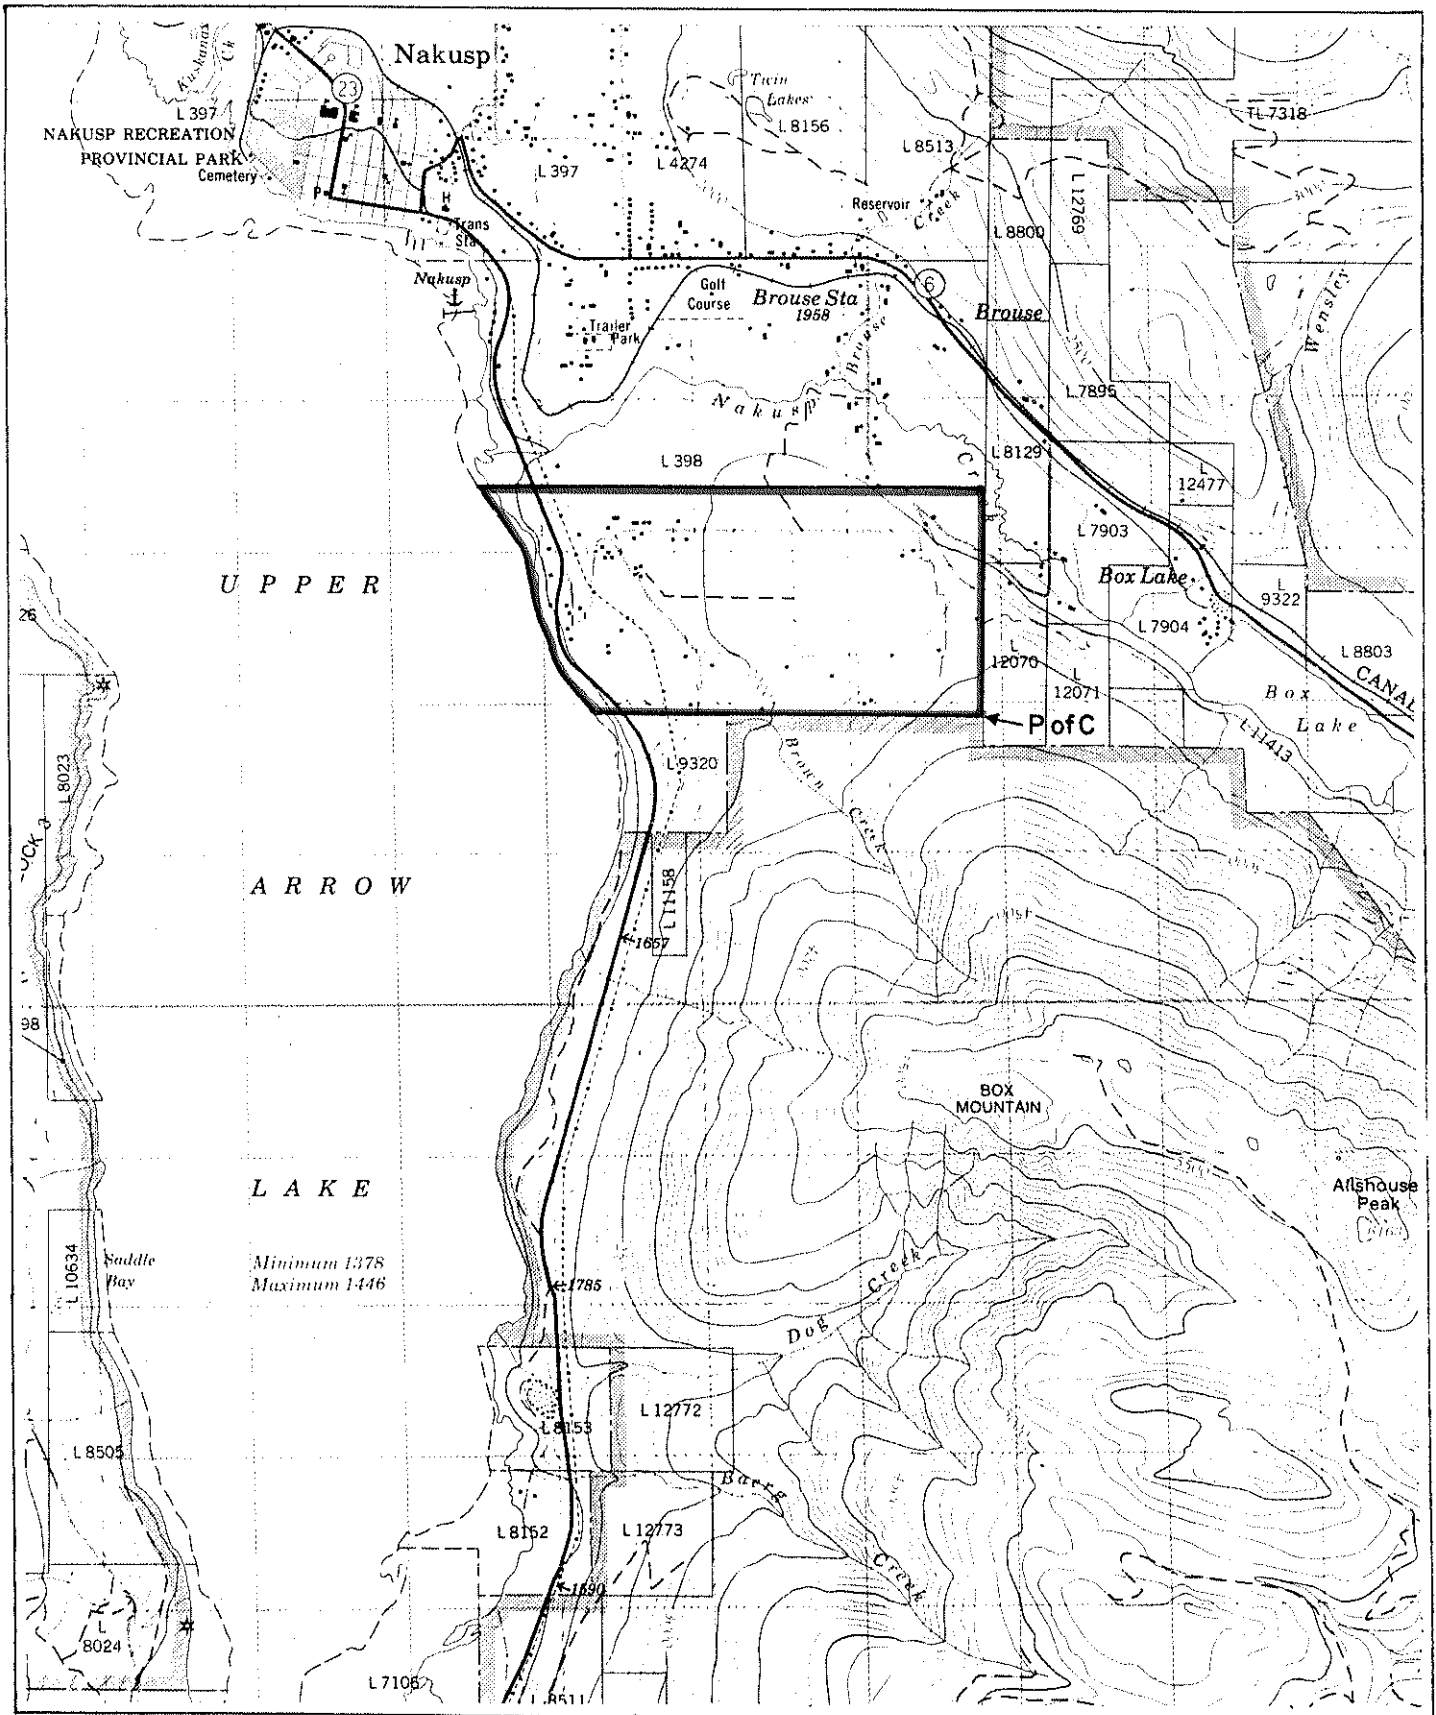

Province of British Columbia  
Ministry of Energy, Mines and Petroleum Resources  
MINERAL RESOURCES BRANCH-TITLES DIVISION

MINERAL AND PLACER RESERVE, LOT 398

SCALE- 1:50 000

CONTOUR INTERVAL- 100 Feet

MINING DIVISION SLOCAN	SKETCH PREPARED BY D.DJAFAR-ZADE
LAND DISTRICT KOOTENAY	MINERAL TITLES DRAUGHTING, VICTORIA B.C.
MAP NO. 82K/4	DATE 83-05-31