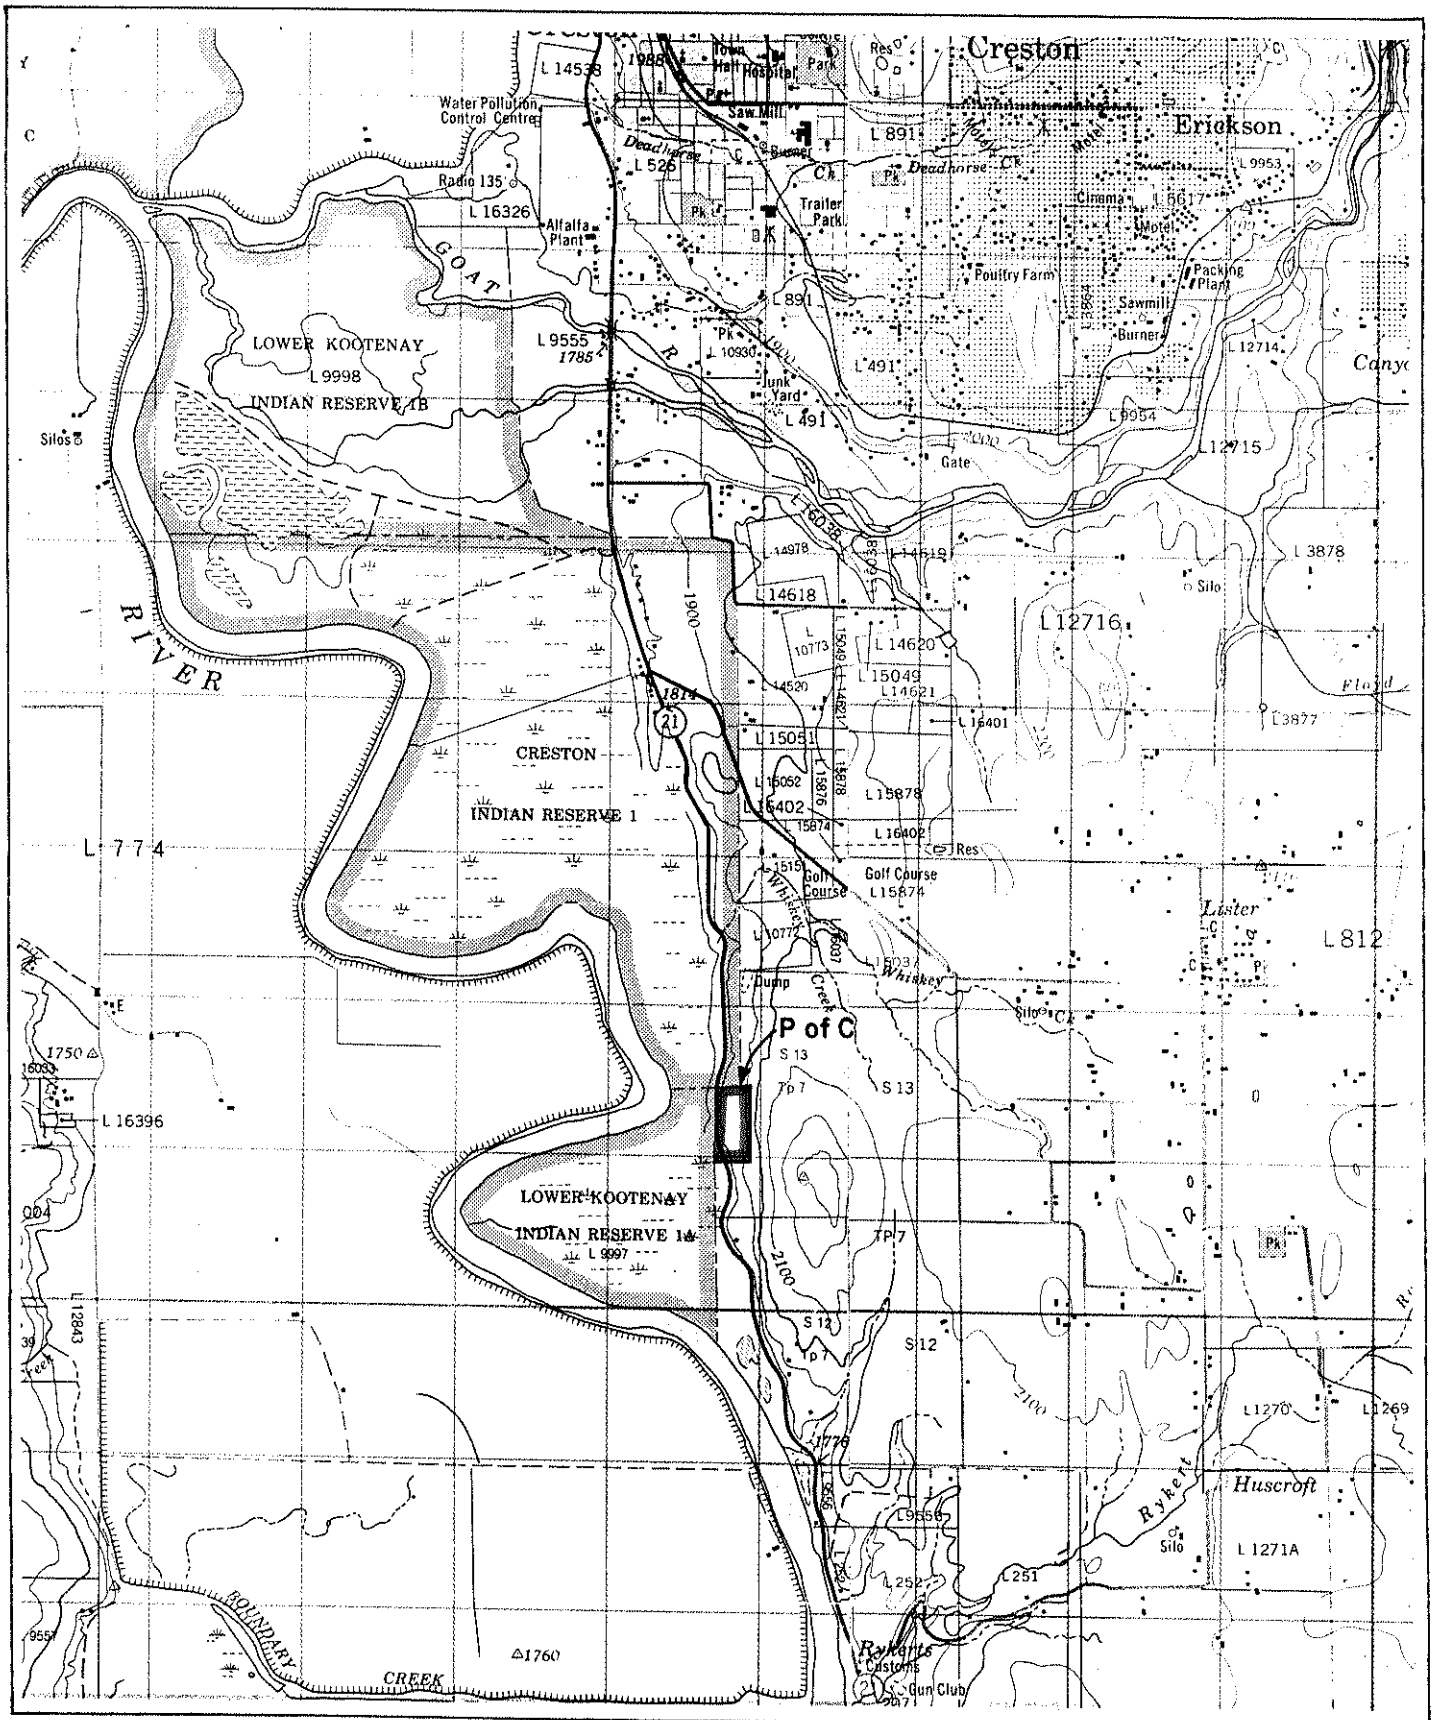

Province of British Columbia
Ministry of Energy, Mines and Petroleum Resources
MINERAL RESOURCES BRANCH—TITLES DIVISION

PROPOSED RYKERT RURAL SUBDIVISION

SCALE - 1:50 000

CONTOUR INTERVAL - 100 FEET

MINING DIVISION NELSON	SKETCH PREPARED BY S.H.
LAND DISTRICT KOOTENAY	MINERAL TITLES DRAUGHTING, VICTORIA B.C.
MAP NO. 82 F/2E	DATE 83/03/09