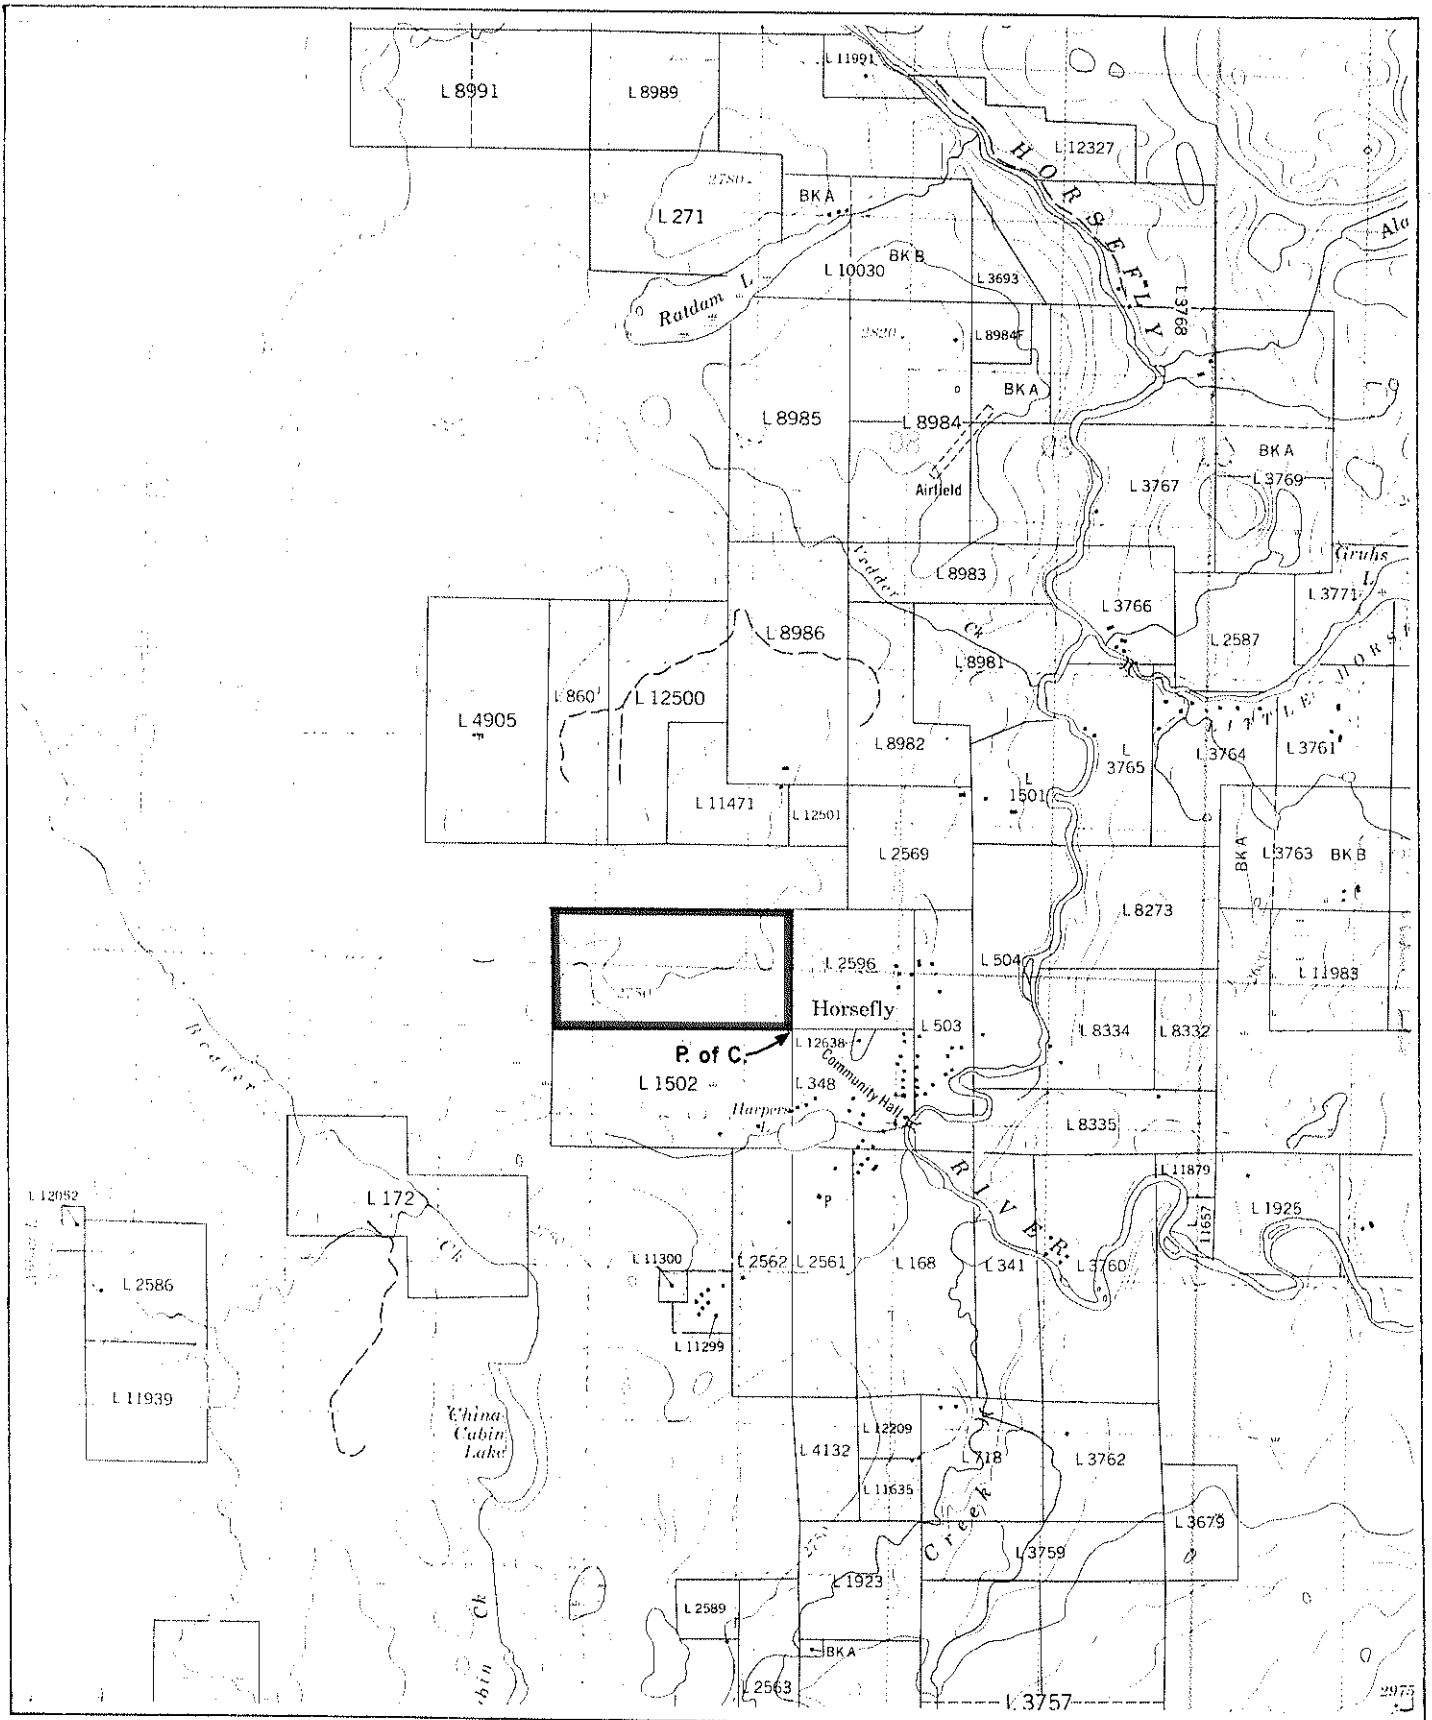

Province of British Columbia  
Ministry of Energy, Mines and Petroleum Resources  
MINERAL RESOURCES BRANCH-TITLES DIVISION

MINERAL & PLACER RESERVE - HORSEFLY

SCALE - 1 : 50 000

CONTOUR INTERVAL - 50 ft.

MINING DIVISION CARIBOO	SKETCH PREPARED BY M. GALLARD
LAND DISTRICT CARIBOO	MINERAL TITLES DRAUGHTING, VICTORIA B.C.
MAP NO. 93 A/6 W	DATE 83 · 10 · 03