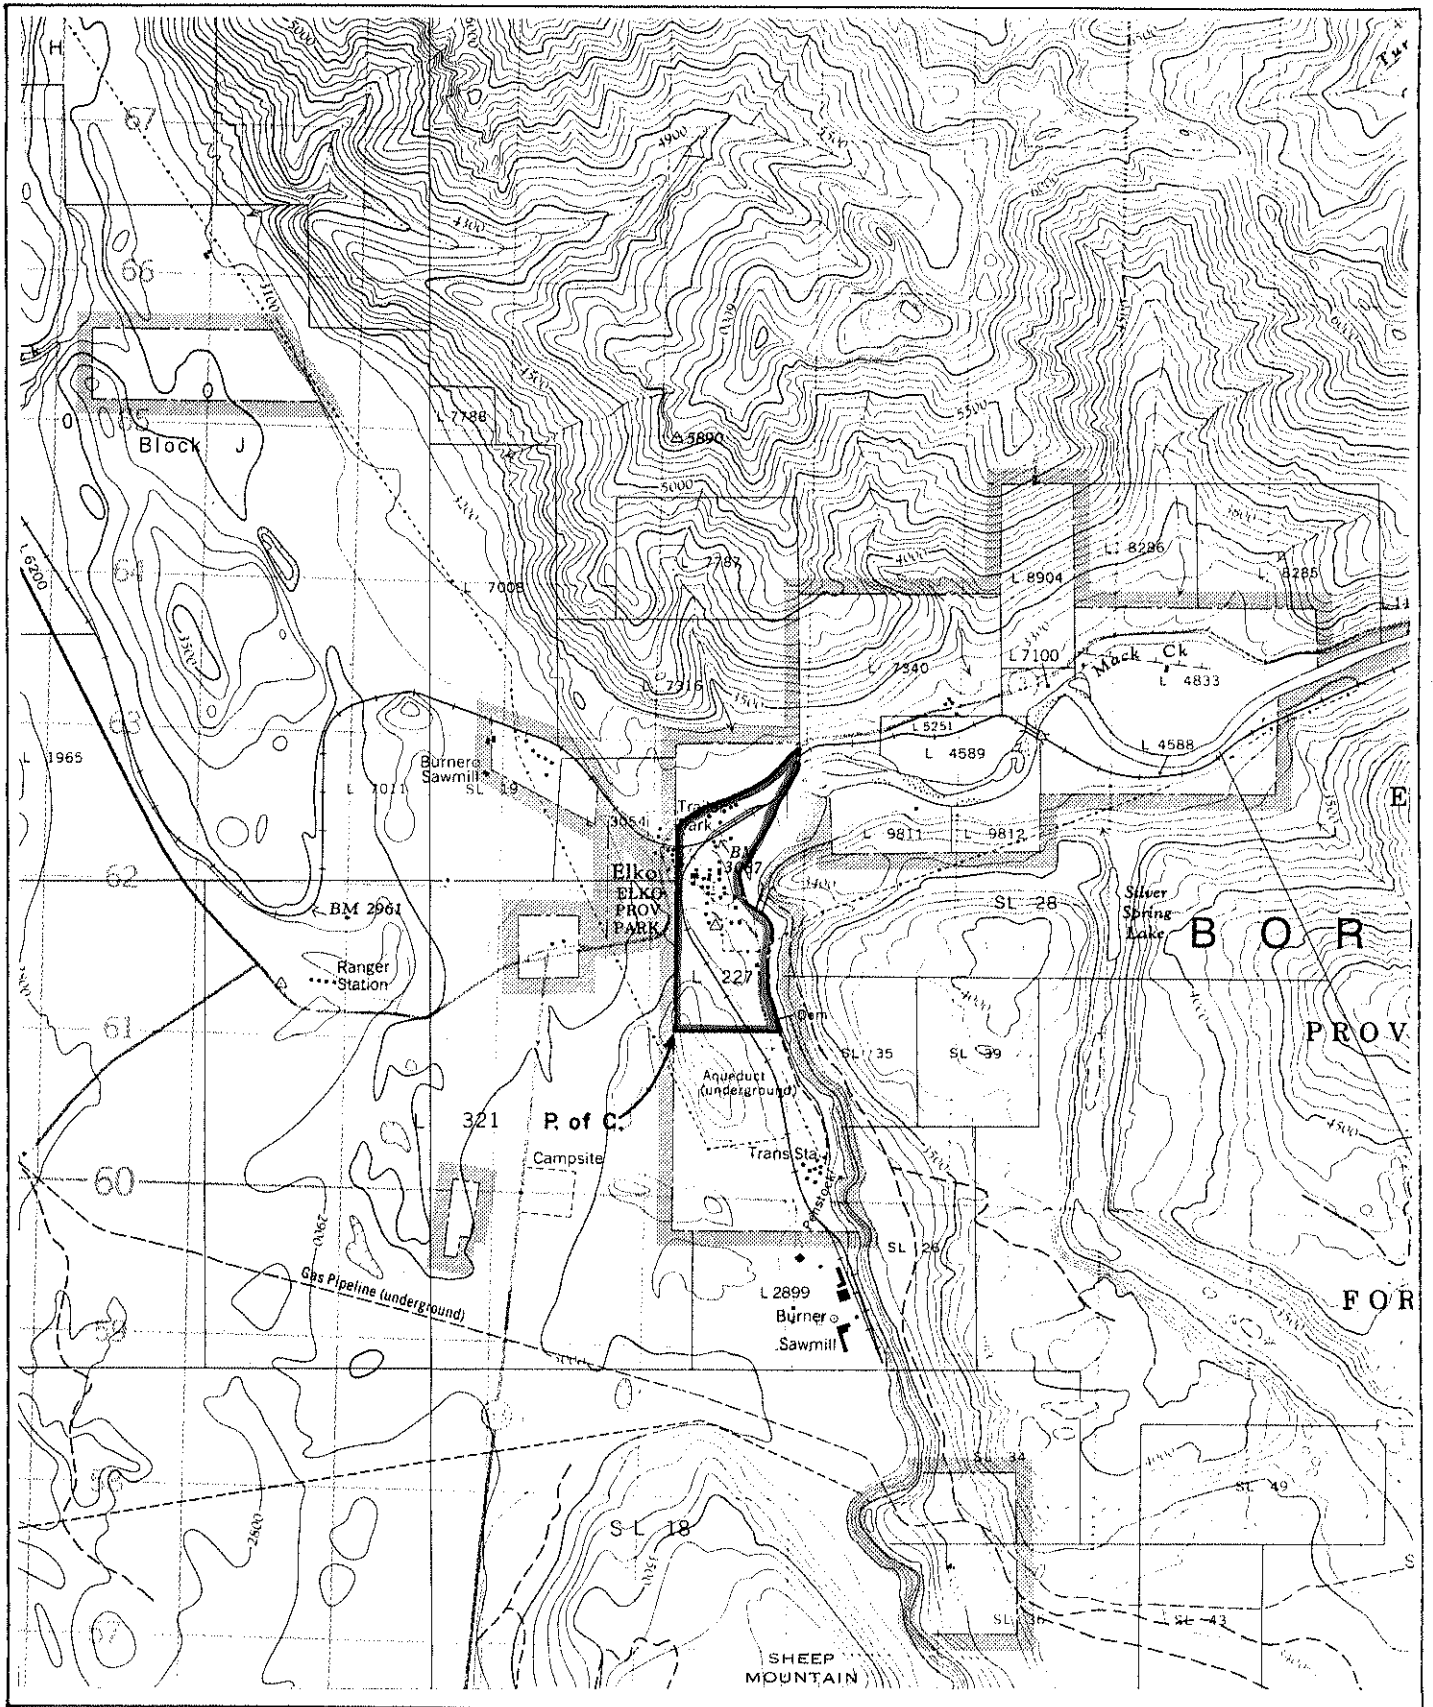

Province of British Columbia
Ministry of Energy, Mines and Petroleum Resources
MINERAL RESOURCES BRANCH-TITLES DIVISION

ELKO TOWNSITE

SCALE- 1:50 000

CONTOUR INTERVAL- 100 FEET

MINING DIVISION FORT STEELE	SKETCH PREPARED BY G. CHONG
LAND DISTRICT KOOTENAY	MINERAL TITLES DRAUGHTING, VICTORIA B.C.
MAP NO. 82 G/6E _a	DATE APRIL 03, 1984