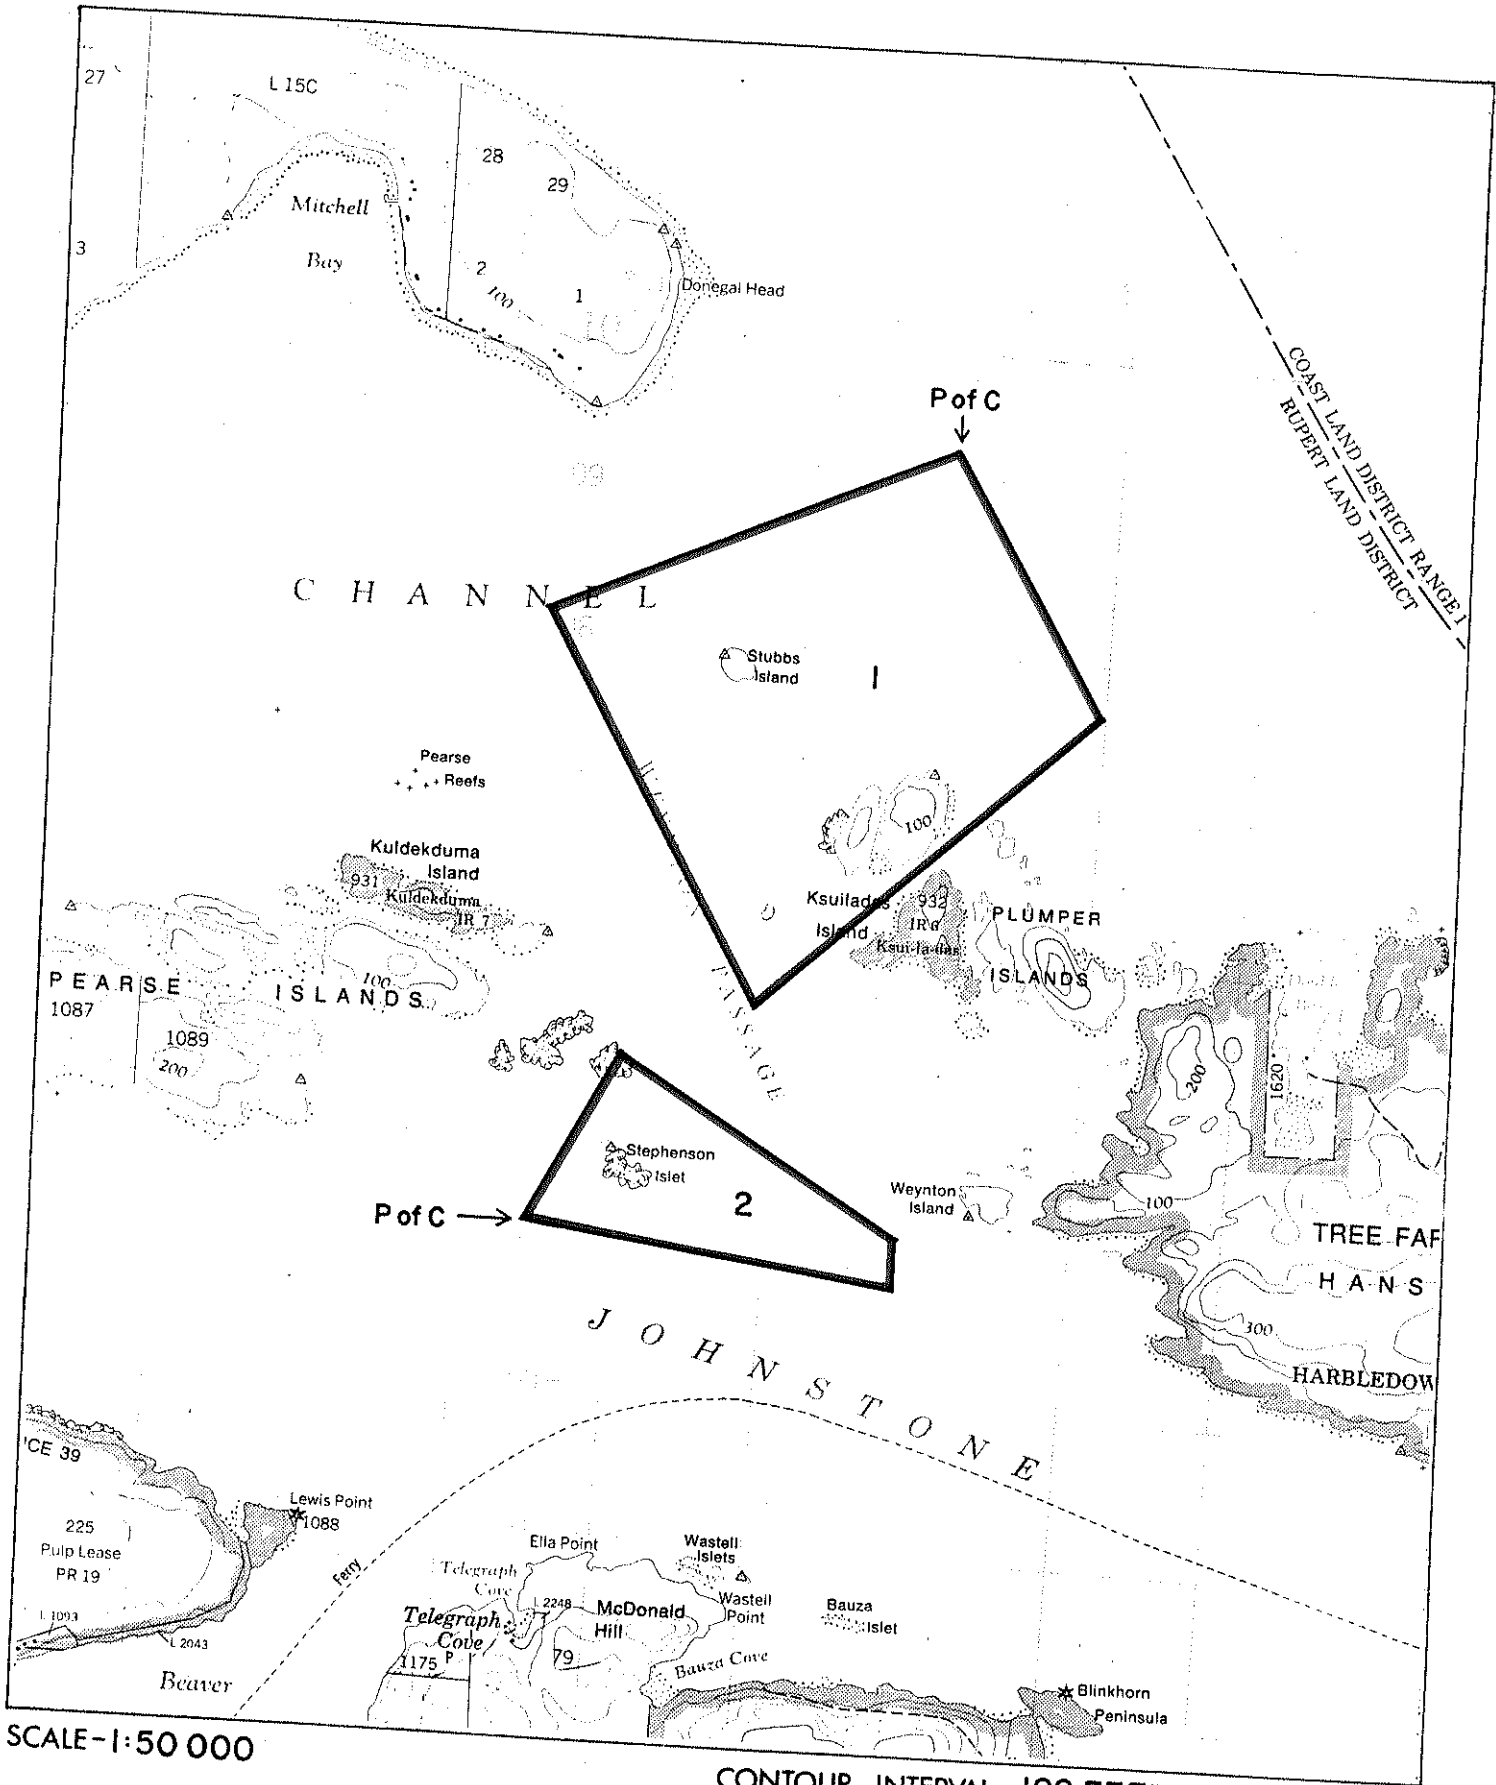

Province of British Columbia  
Ministry of Energy, Mines and Petroleum Resources  
MINERAL RESOURCES BRANCH-TITLES DIVISION

ECOLOGICAL RESERVE PROPOSAL 327; STUBBS ISLAND

SCALE-1:50 000

CONTOUR INTERVAL- 100 FEET

MINING DIVISION	NANAIMO	SKETCH PREPARED BY	D. DJAFAR-ZADE
LAND DISTRICT	RUPERT	MINERAL TITLES DRAUGHTING,	VICTORIA B.C.
MAP NO.	92L/10W	DATE	83-06-08