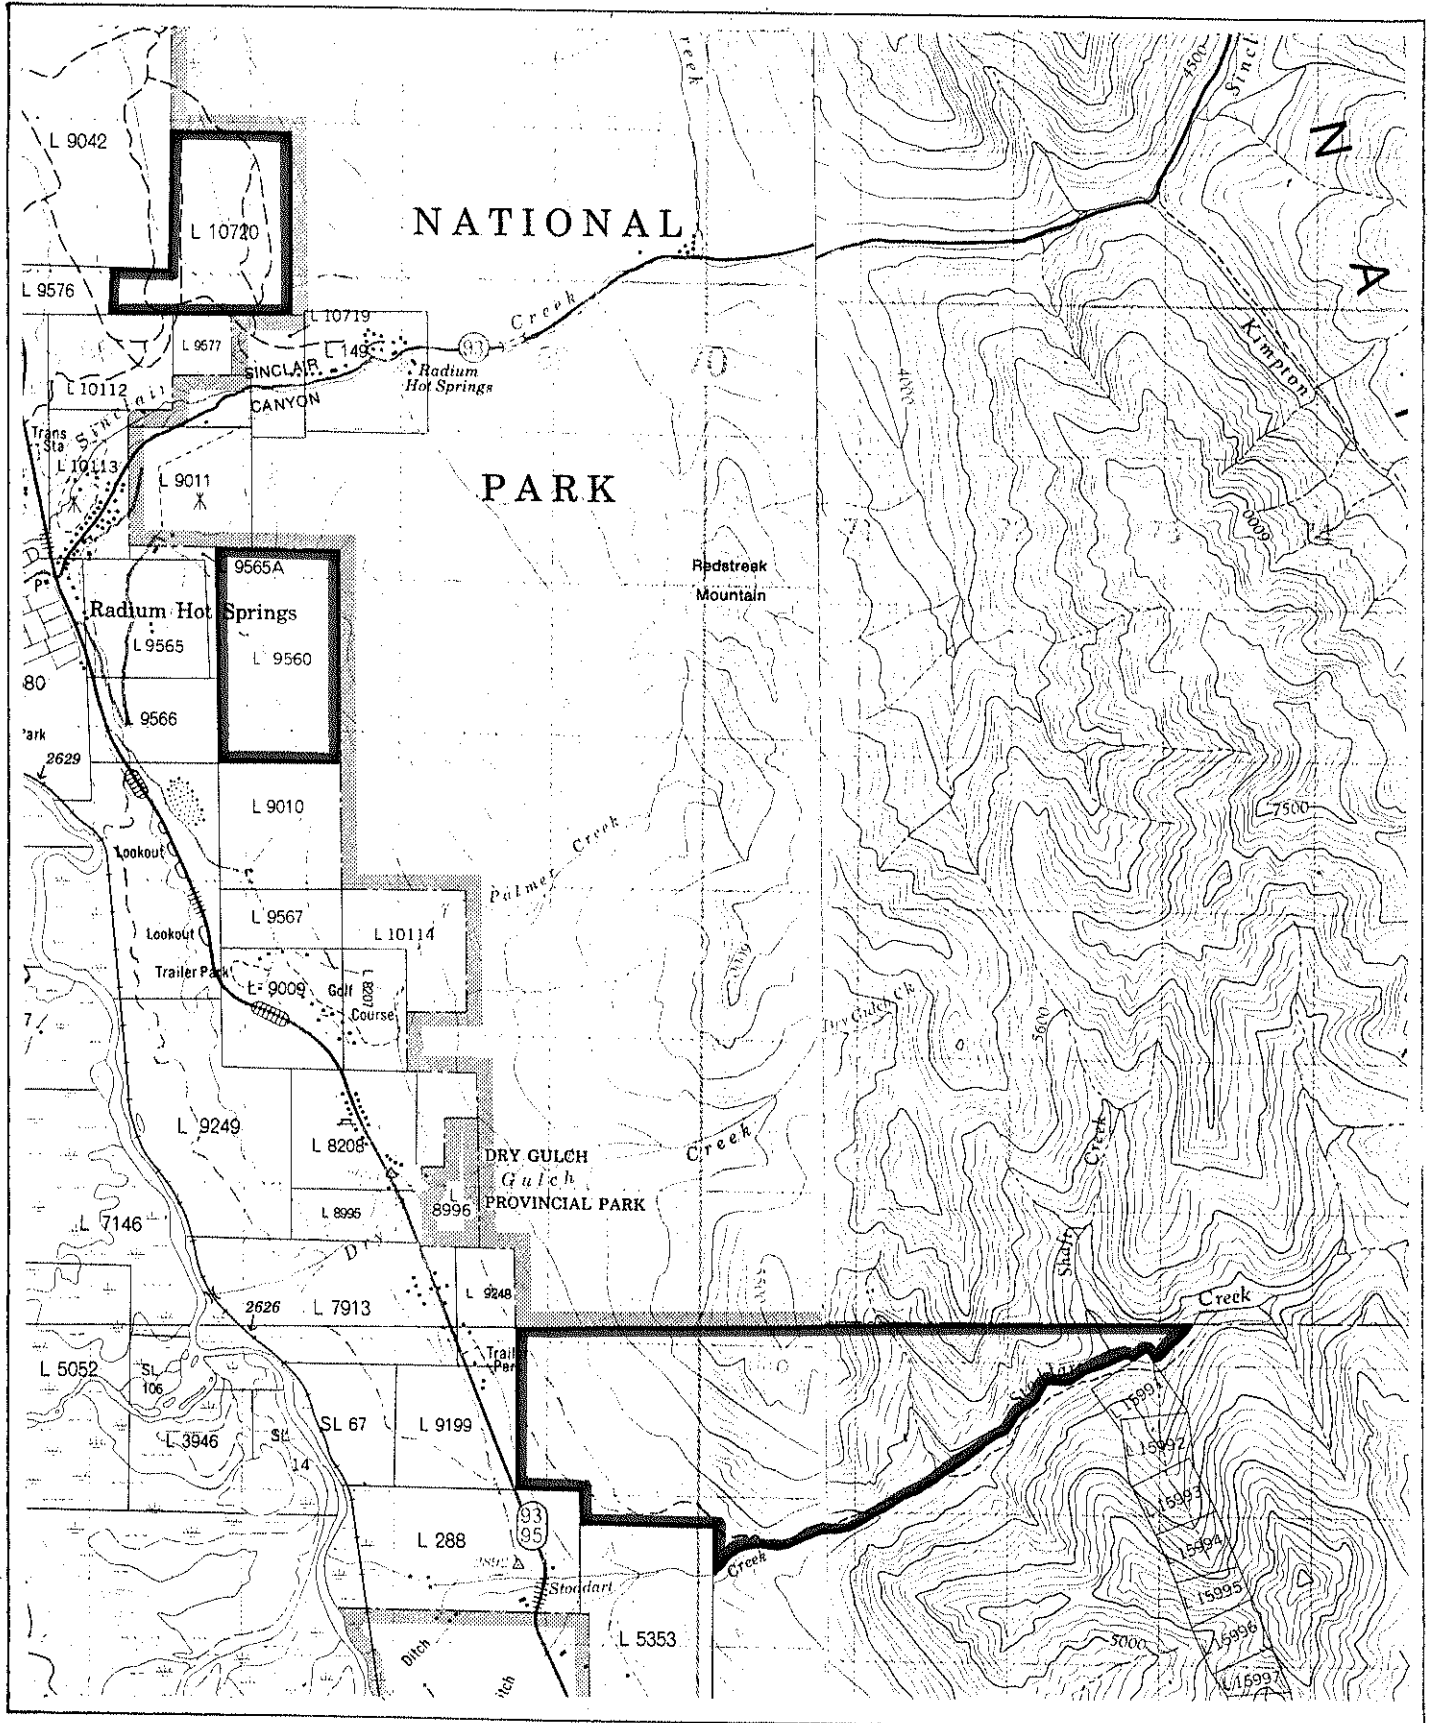

Province of British Columbia
Ministry of Energy, Mines and Petroleum Resources
MINERAL RESOURCES BRANCH-TITLES DIVISION

PROPOSED ADDITION TO KOOTENAY NATIONAL PARK

SCALE-1:50 000

CONTOUR INTERVAL-100 FEET

MINING DIVISION GOLDEN	SKETCH PREPARED BY S.H.
LAND DISTRICT KOOTENAY	MINERAL TITLES DRAUGHTING, VICTORIA B.C.
MAP NO. 82 J/12W, 82K/9E	DATE DEC. 20, 1982