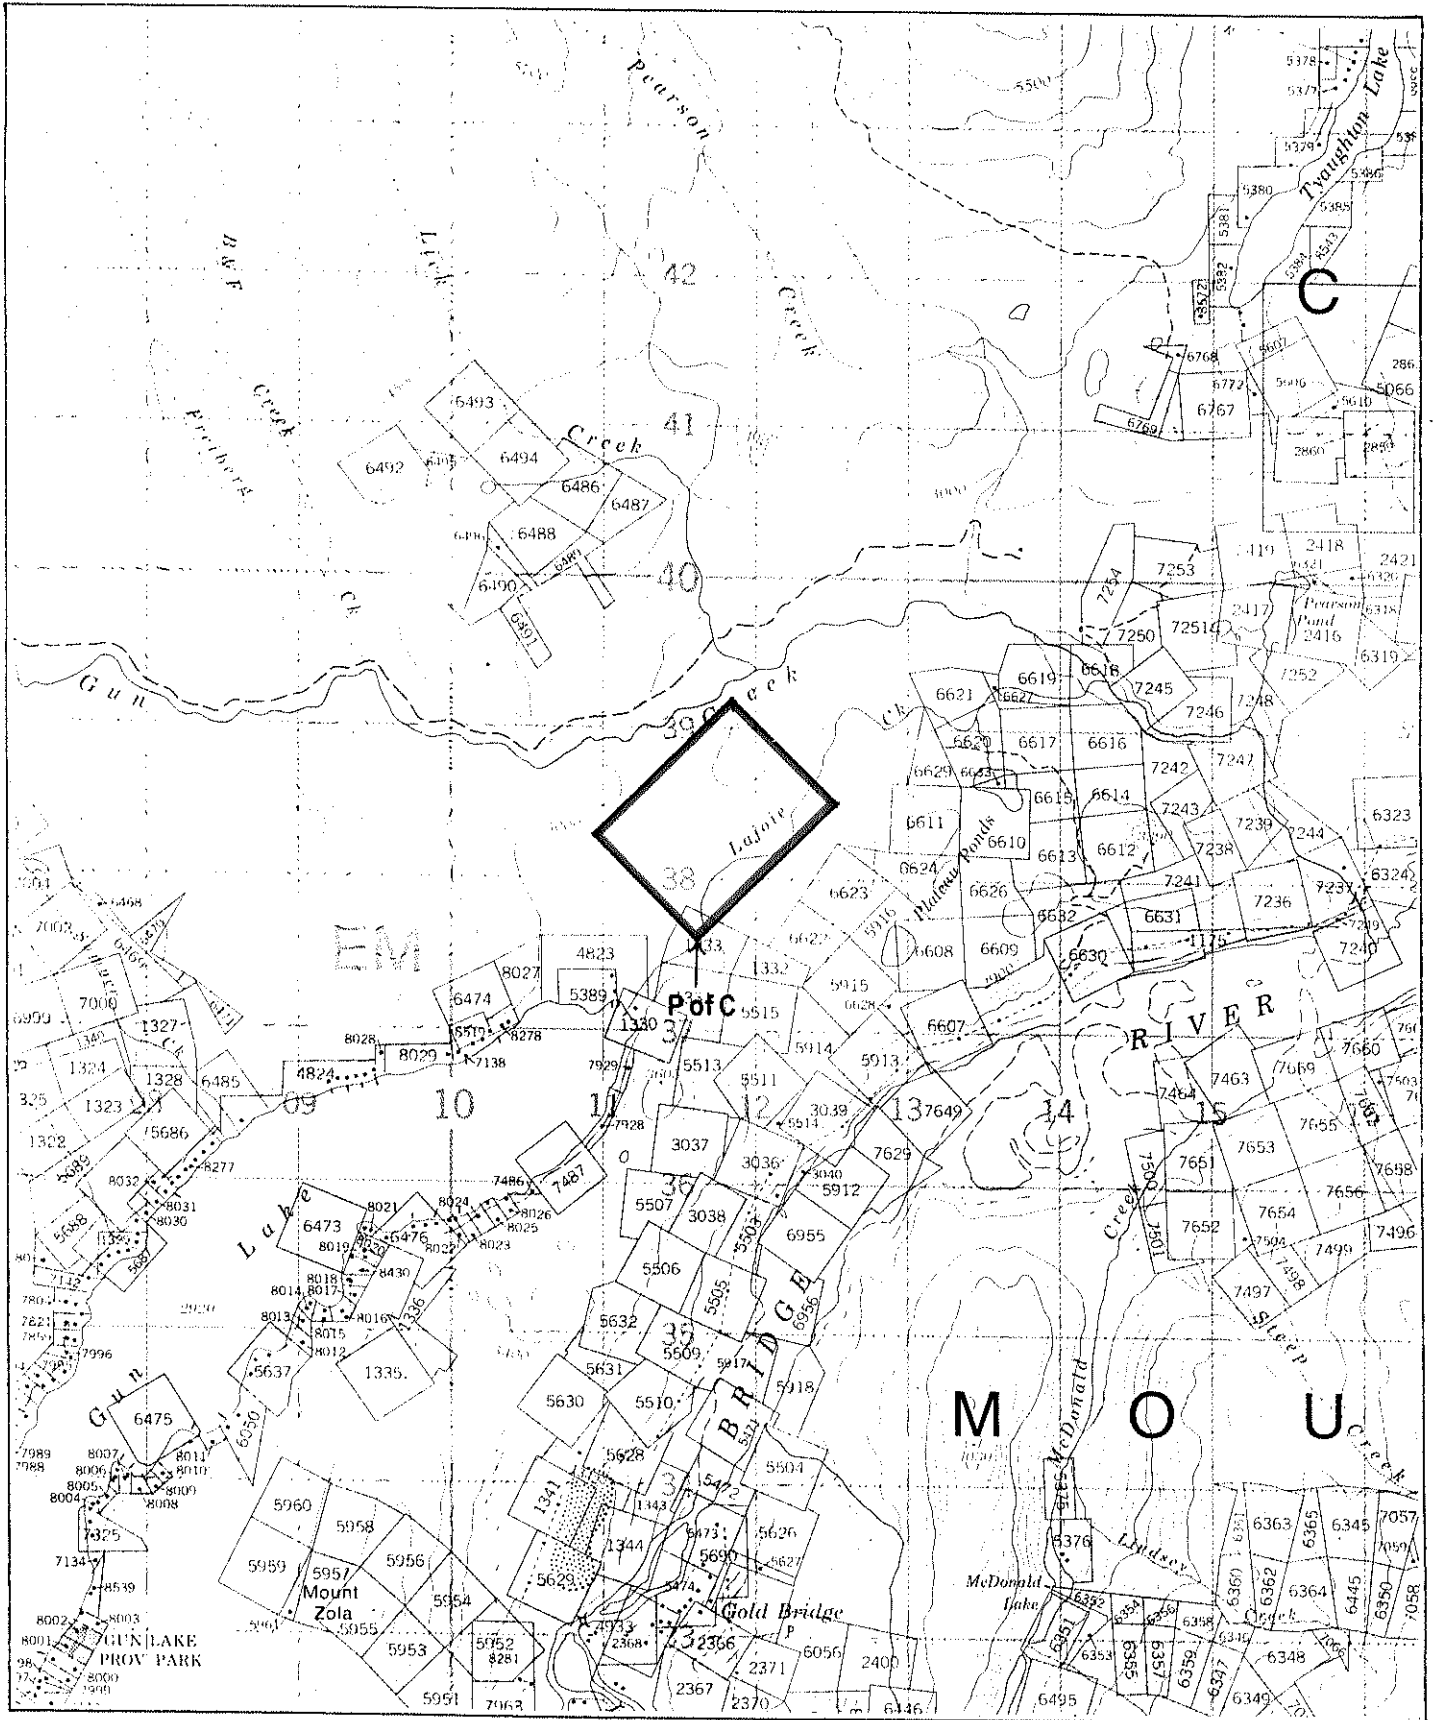

Province of British Columbia
Ministry of Energy, Mines and Petroleum Resources
MINERAL RESOURCES BRANCH-TITLES DIVISION

GUN LAKE AIRSTRIP PROPOSAL

SCALE - 1:50 000

CONTOUR INTERVAL - 100 FEET

MINING DIVISION	LILLOOET	SKETCH PREPARED BY D.DJAFAR-ZADE
LAND DISTRICT	LILLOOET	MINERAL TITLES DRAUGHTING, VICTORIA B.C.
MAP NO.	92J/15W	DATE 83-06-22