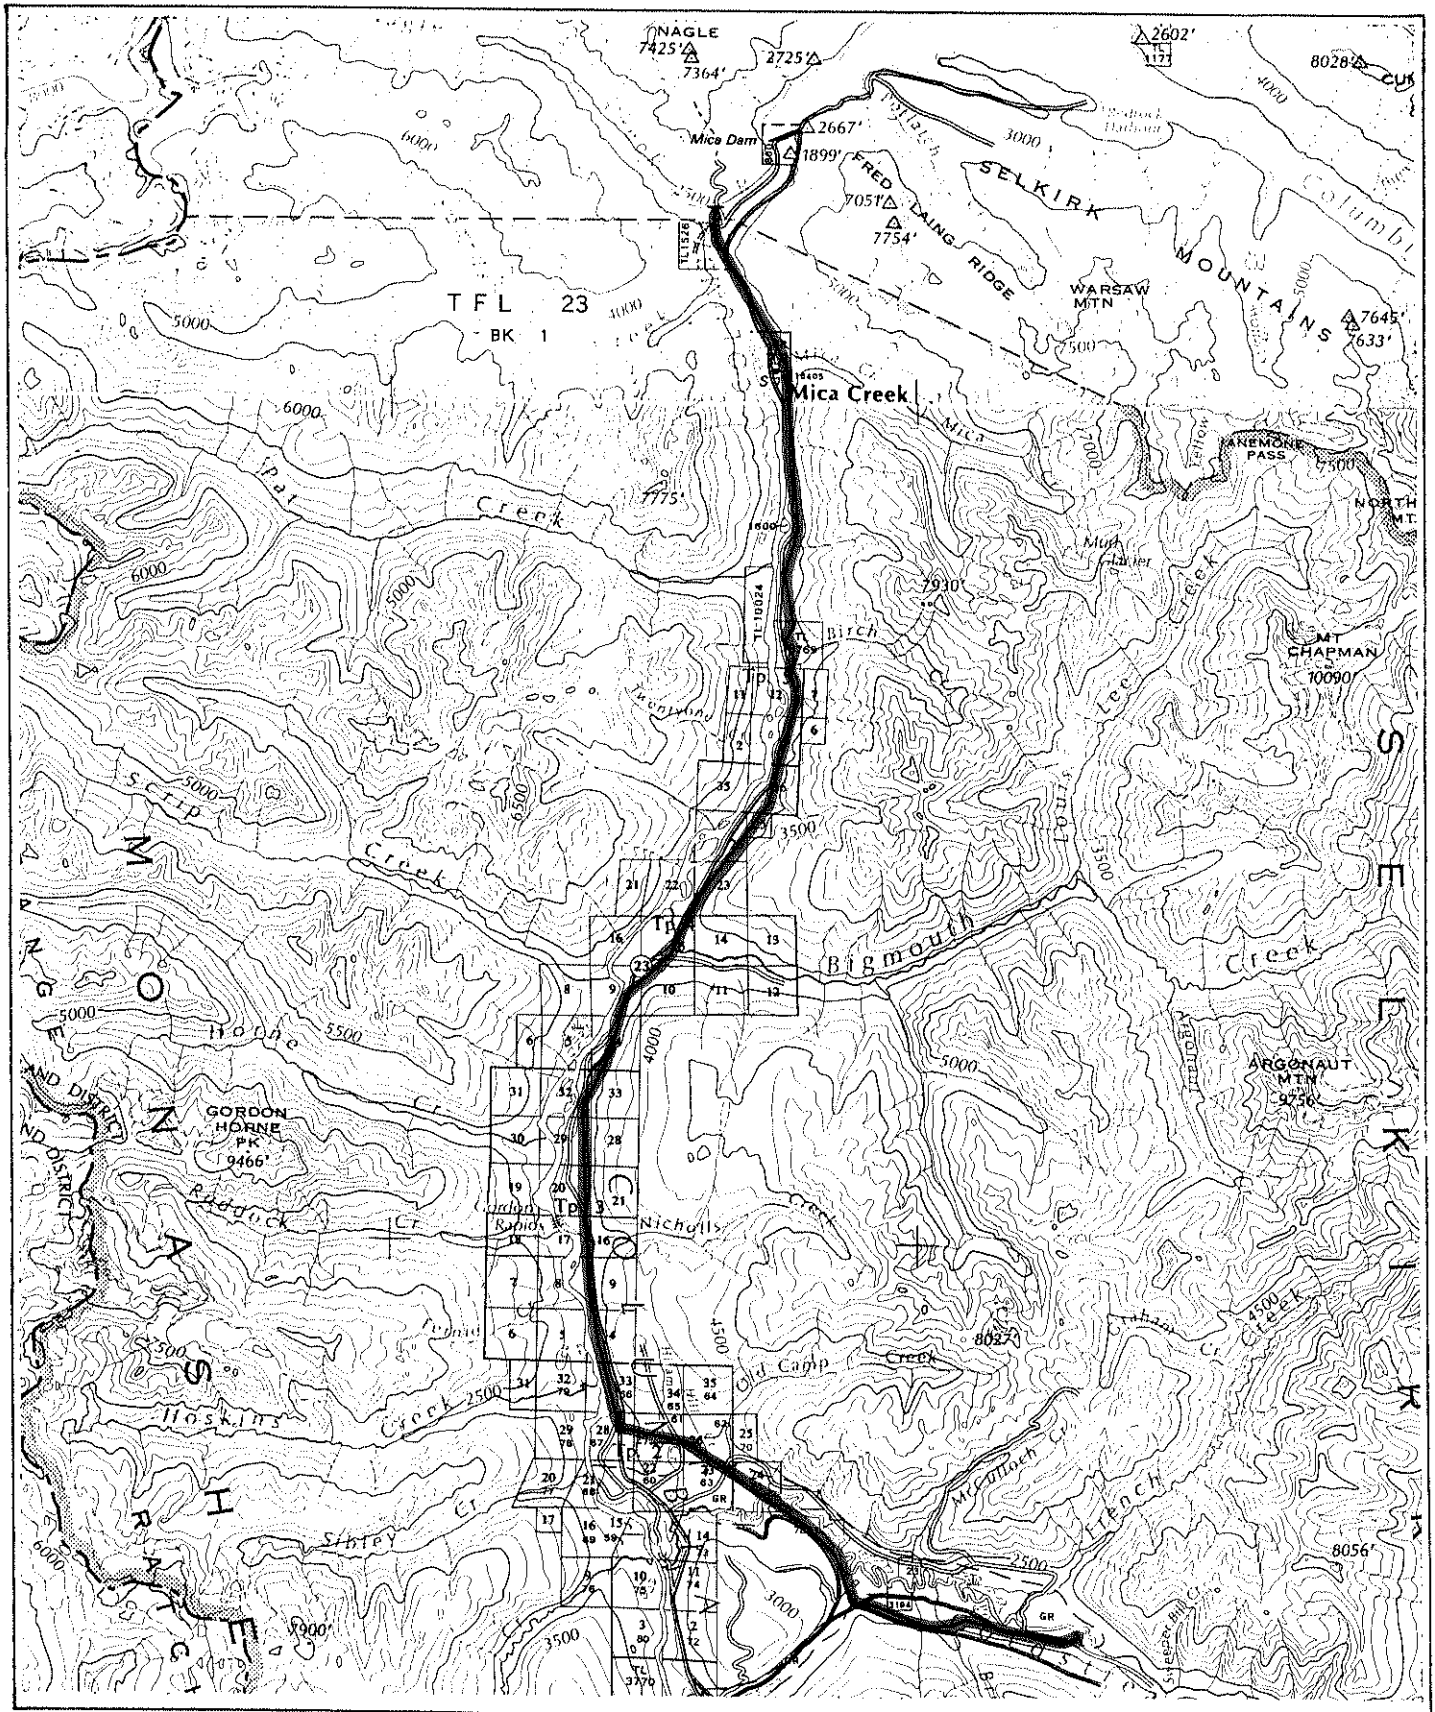

Province of British Columbia
Ministry of Energy, Mines and Petroleum Resources
MINERAL RESOURCES BRANCH-TITLES DIVISION

MICA - GOLDSTREAM T/L R/W RESERVE

SCALE- 1 : 250 000

CONTOUR INTERVAL- 500 ft.

MINING DIVISION REVELSTOKE	SKETCH PREPARED BY M. GALLARD
LAND DISTRICT KOOTENAY	MINERAL TITLES DRAUGHTING, VICTORIA B.C.
MAP NO. 82 M/9W, 10E, 15E, 83D/2E	DATE 83-01-20