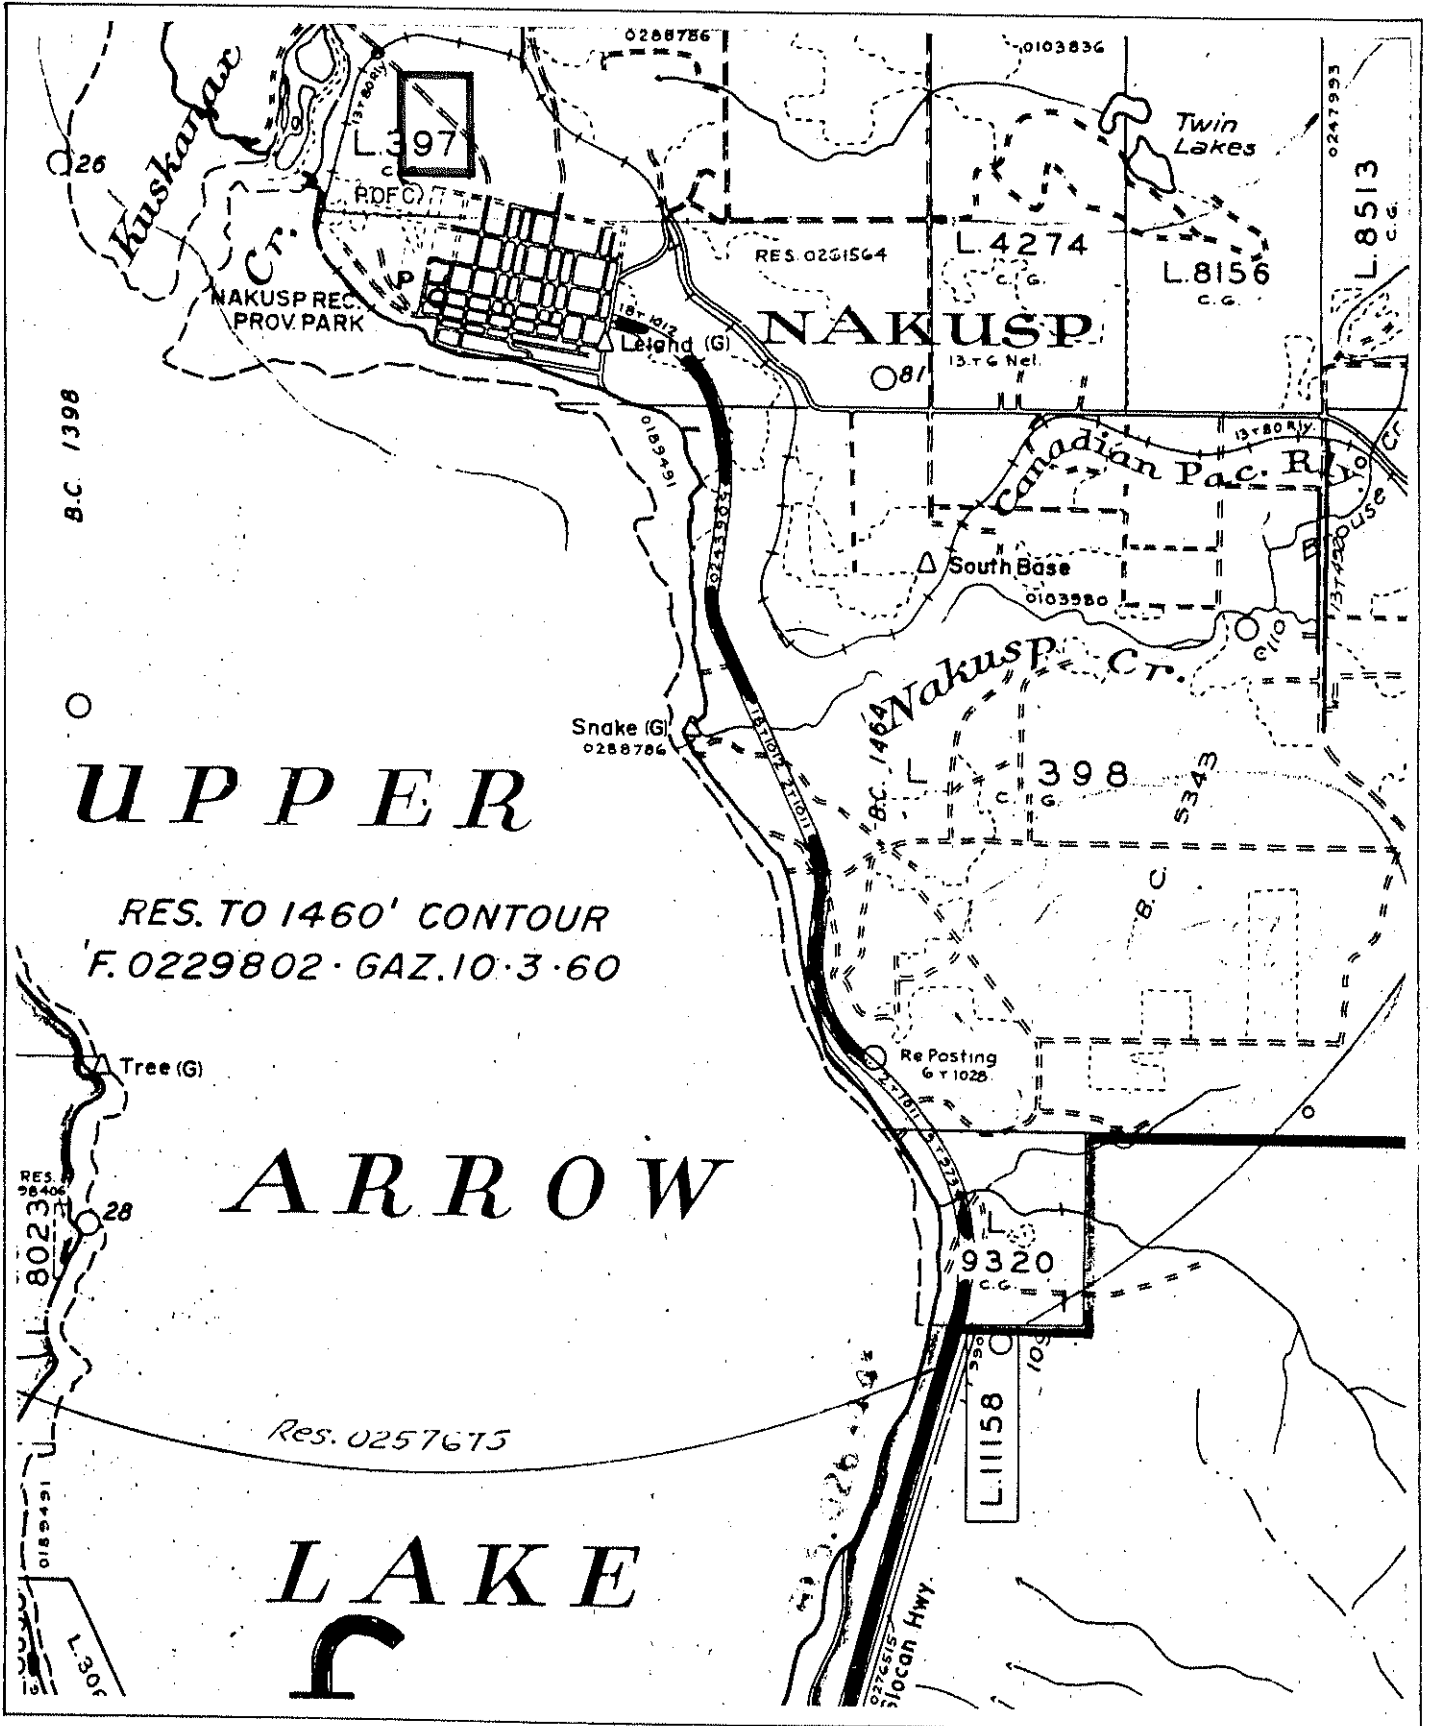

Province of British Columbia
Ministry of Energy, Mines and Petroleum Resources
MINERAL RESOURCES BRANCH-TITLES DIVISION

LANDS PARKS and HOUSING RESERVE

SCALE- 1:31 680

CONTOUR INTERVAL-

MINING DIVISION SLOCAN	SKETCH PREPARED BY J. B. MURRAY
LAND DISTRICT KOOTENAY	MINERAL TITLES DRAUGHTING, VICTORIA B.C.
MAP NO. 82K/4 W	DATE 82/12/17