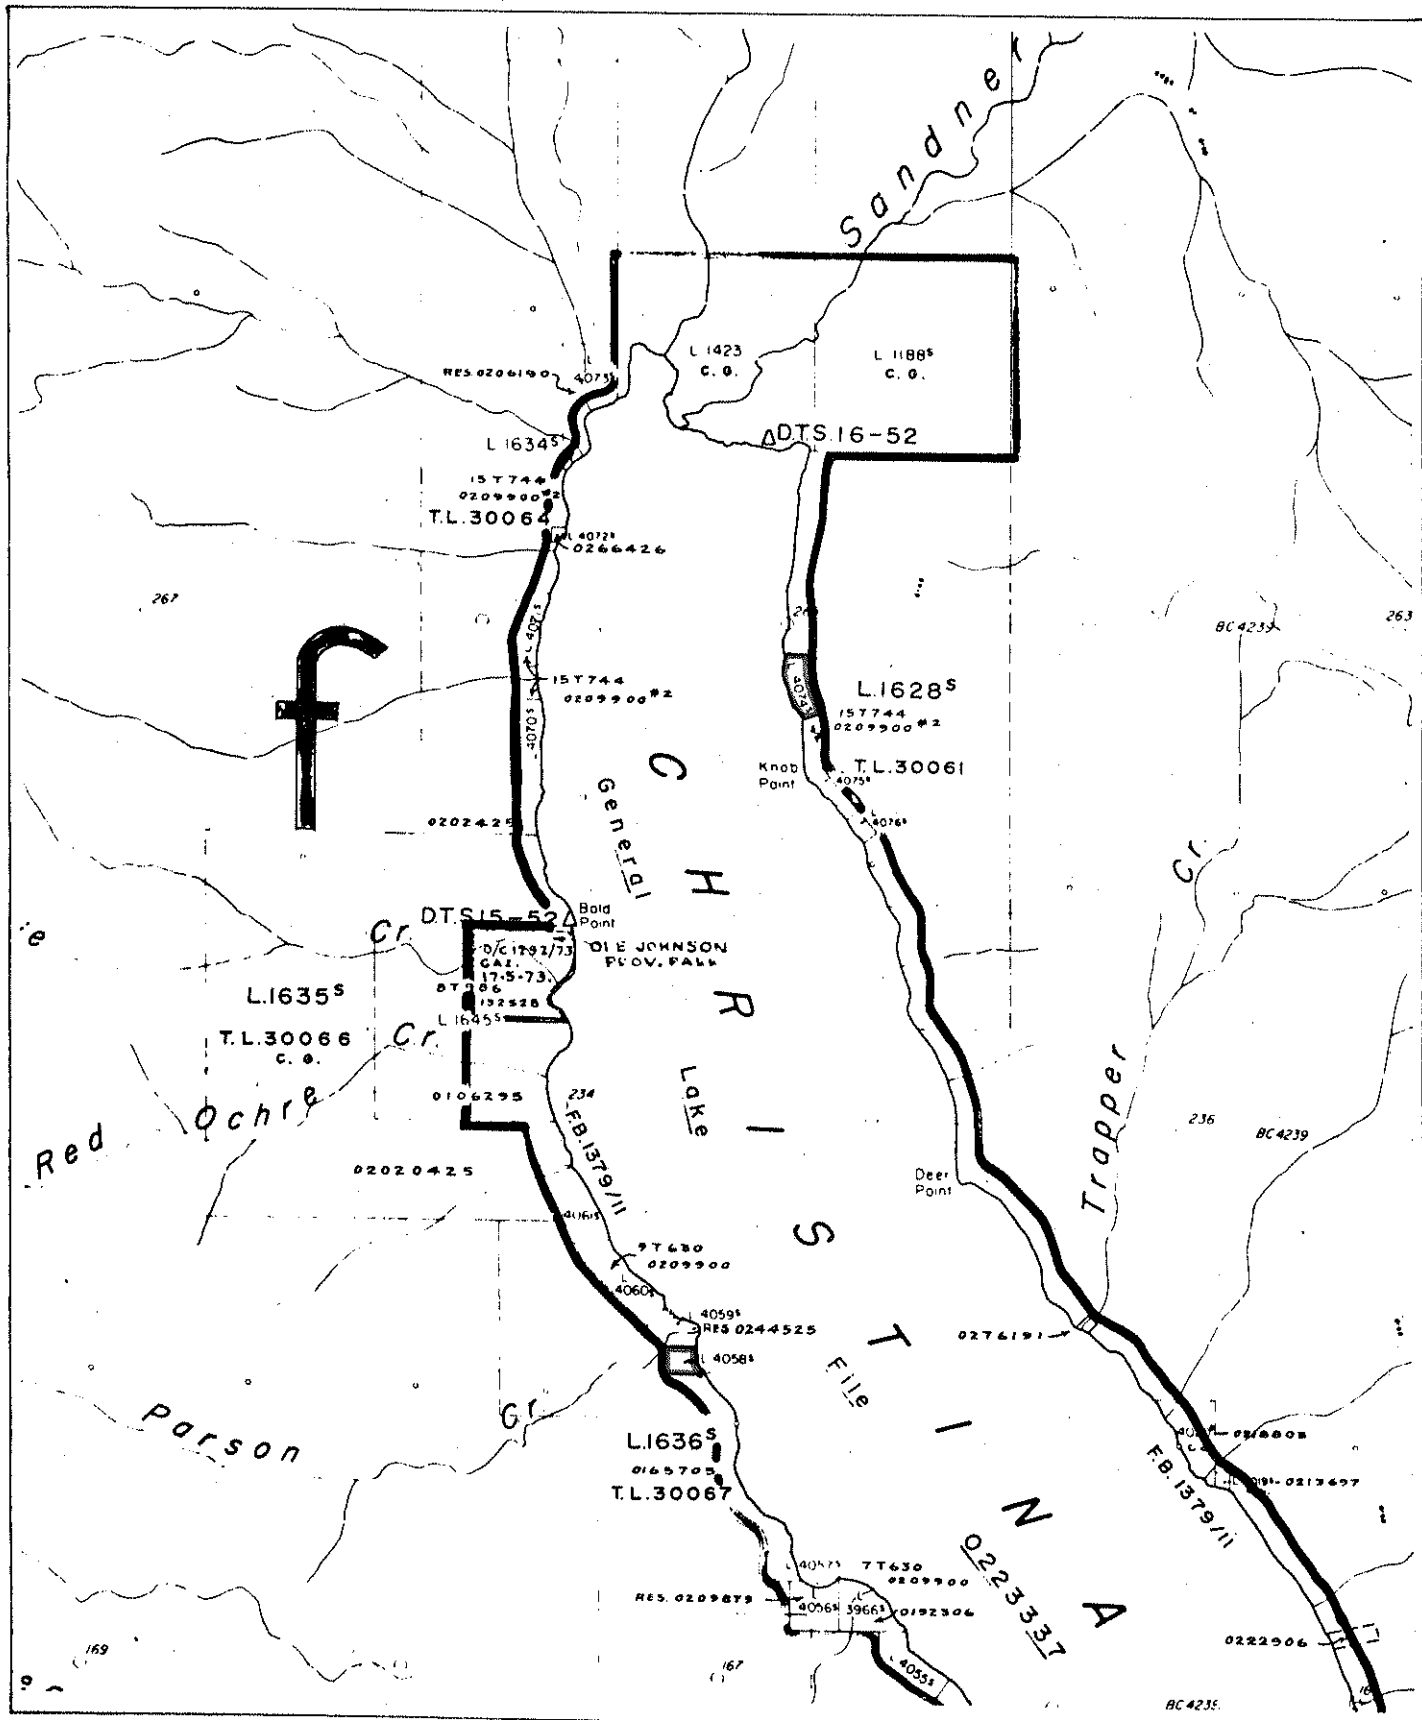

Province of British Columbia
Ministry of Energy, Mines and Petroleum Resources
MINERAL RESOURCES BRANCH-TITLES DIVISION

LANDS PARKS and HOUSING RESERVE

SCALE- 1:31 680

CONTOUR INTERVAL-

MINING DIVISION GREENWOOD	SKETCH PREPARED BY J. B. MURRAY
LAND DISTRICT SIMILKAMEEN DIVISION OF YALE	MINERAL TITLES DRAUGHTING, VICTORIA B.C.
MAP NO. 82 E/1 W	DATE 82/12/17