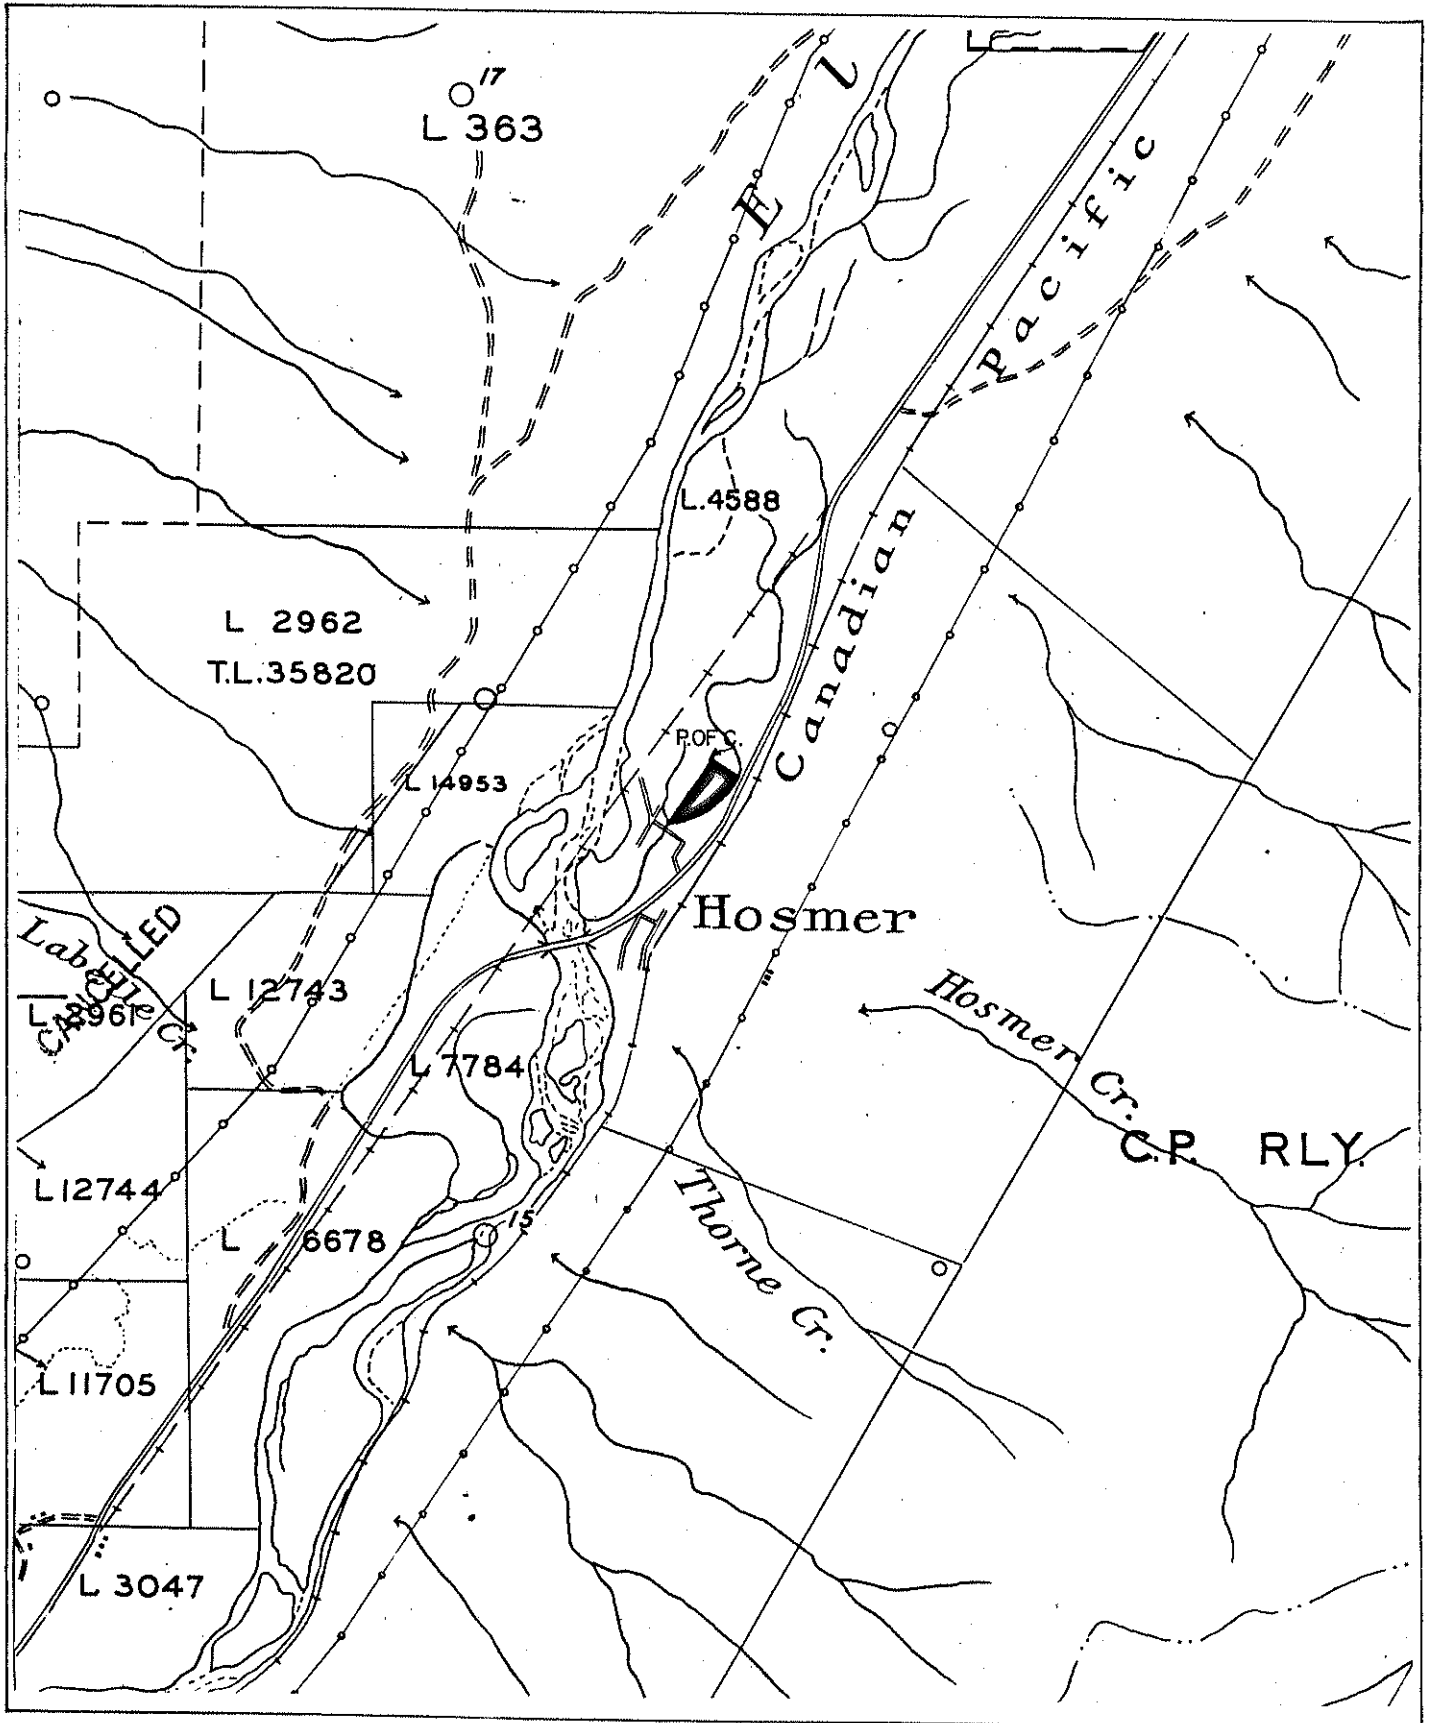

Province of British Columbia
Ministry of Energy, Mines and Petroleum Resources
MINERAL RESOURCES BRANCH-TITLES DIVISION

LANDS, PARKS, and HOUSING RESERVE

SCALE - 1:31 680

CONTOUR INTERVAL -

MINING DIVISION FORT STEELE	SKETCH PREPARED BY J.B.MURRAY
LAND DISTRICT KOOTENAY	MINERAL TITLES DRAUGHTING, VICTORIA B.C.
MAP NO. 82 G/10W	DATE 82/12/17