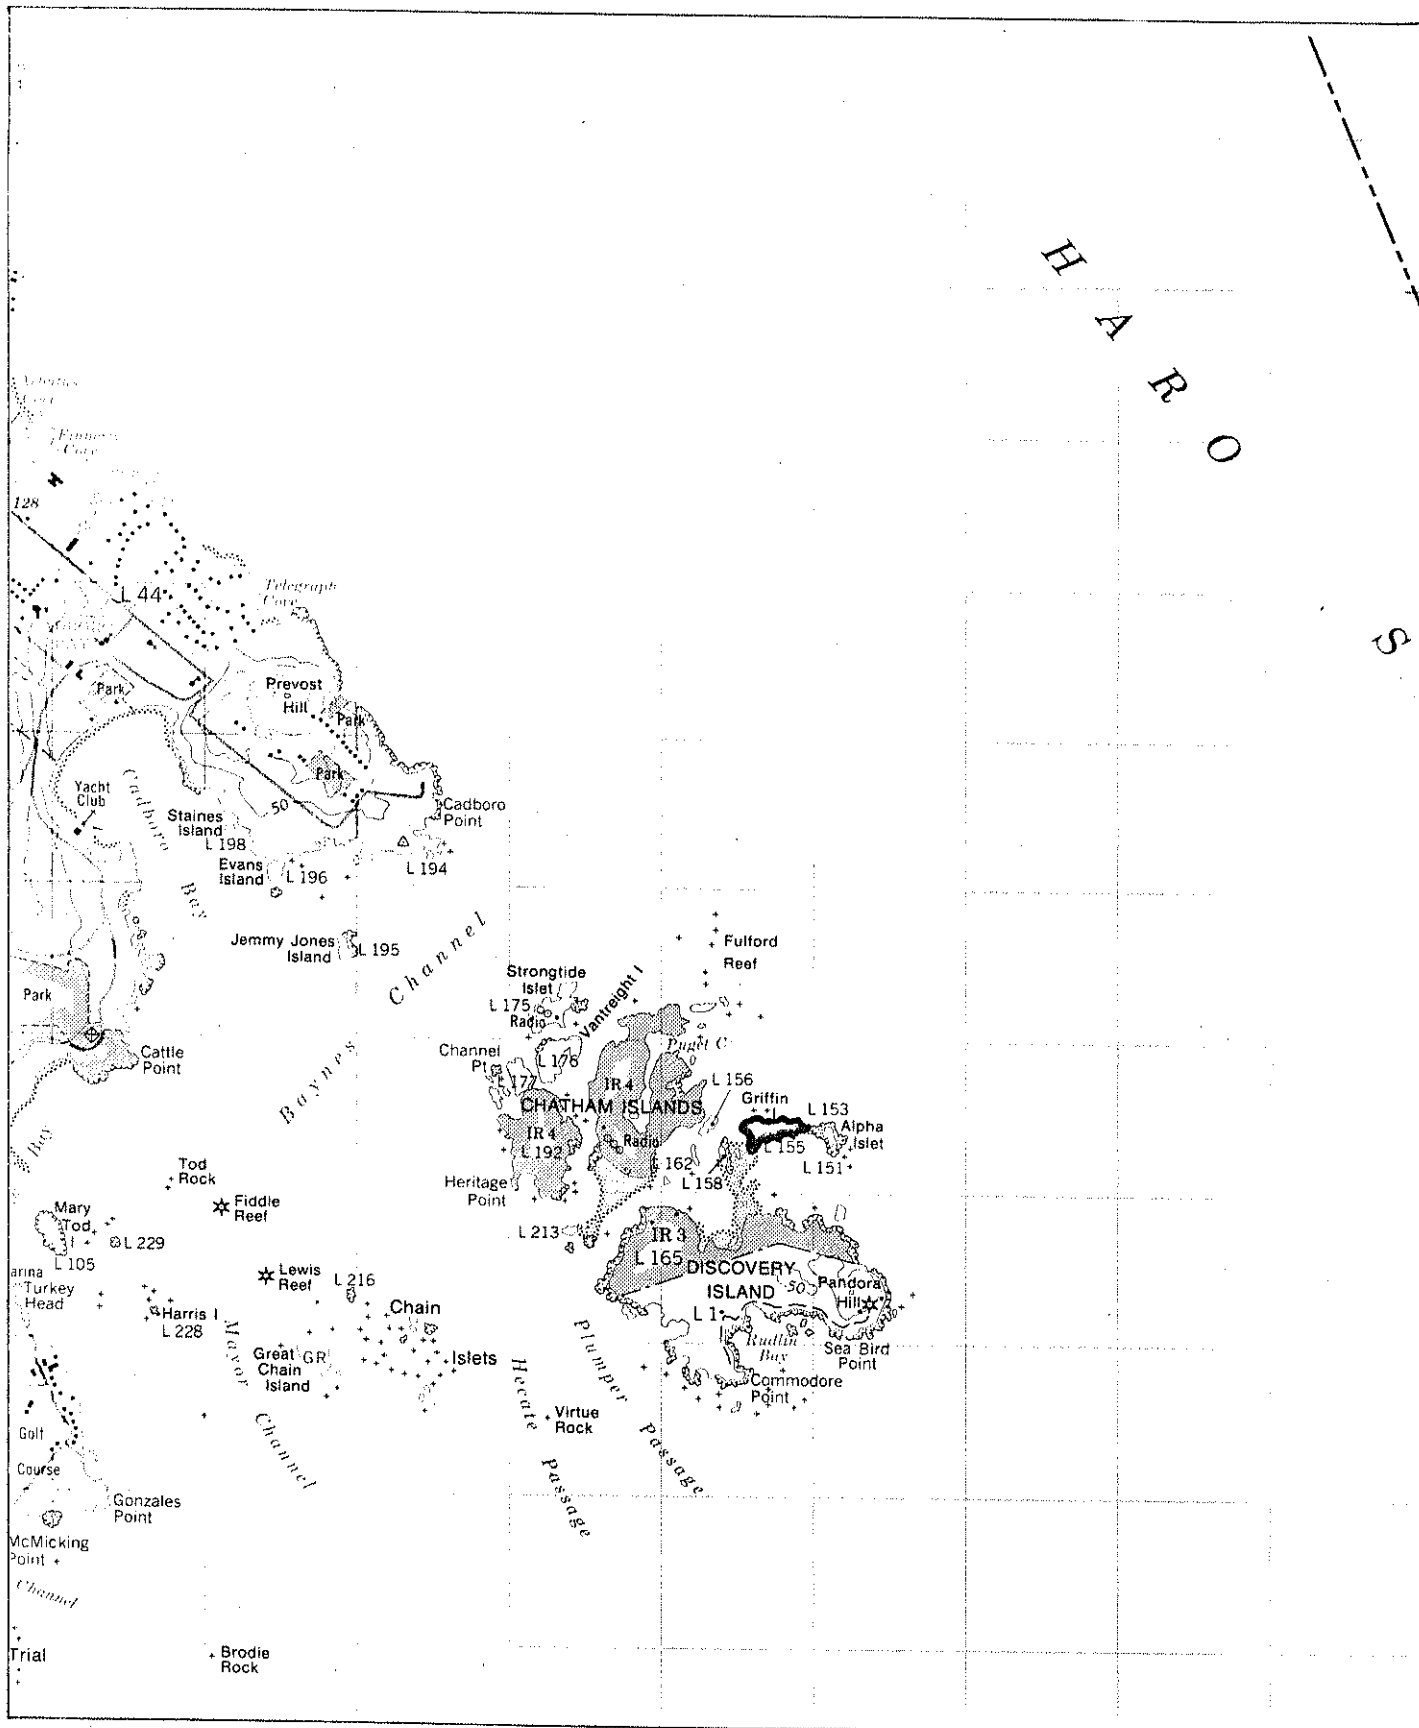

Province of British Columbia
Ministry of Energy, Mines and Petroleum Resources
MINERAL RESOURCES BRANCH-TITLES DIVISION

EXTENSION OF ECOLOGICAL RESERVE 94; GRIFFIN ISLAND

SCALE- 1:50 000

CONTOUR INTERVAL- 100 FEET

MINING DIVISION	VICTORIA	SKETCH PREPARED BY D.DJAFAR-ZADE
LAND DISTRICT	VICTORIA	MINERAL TITLES DRAUGHTING, VICTORIA B.C.
MAP NO.	92B/6w ✓	DATE 83-06-03