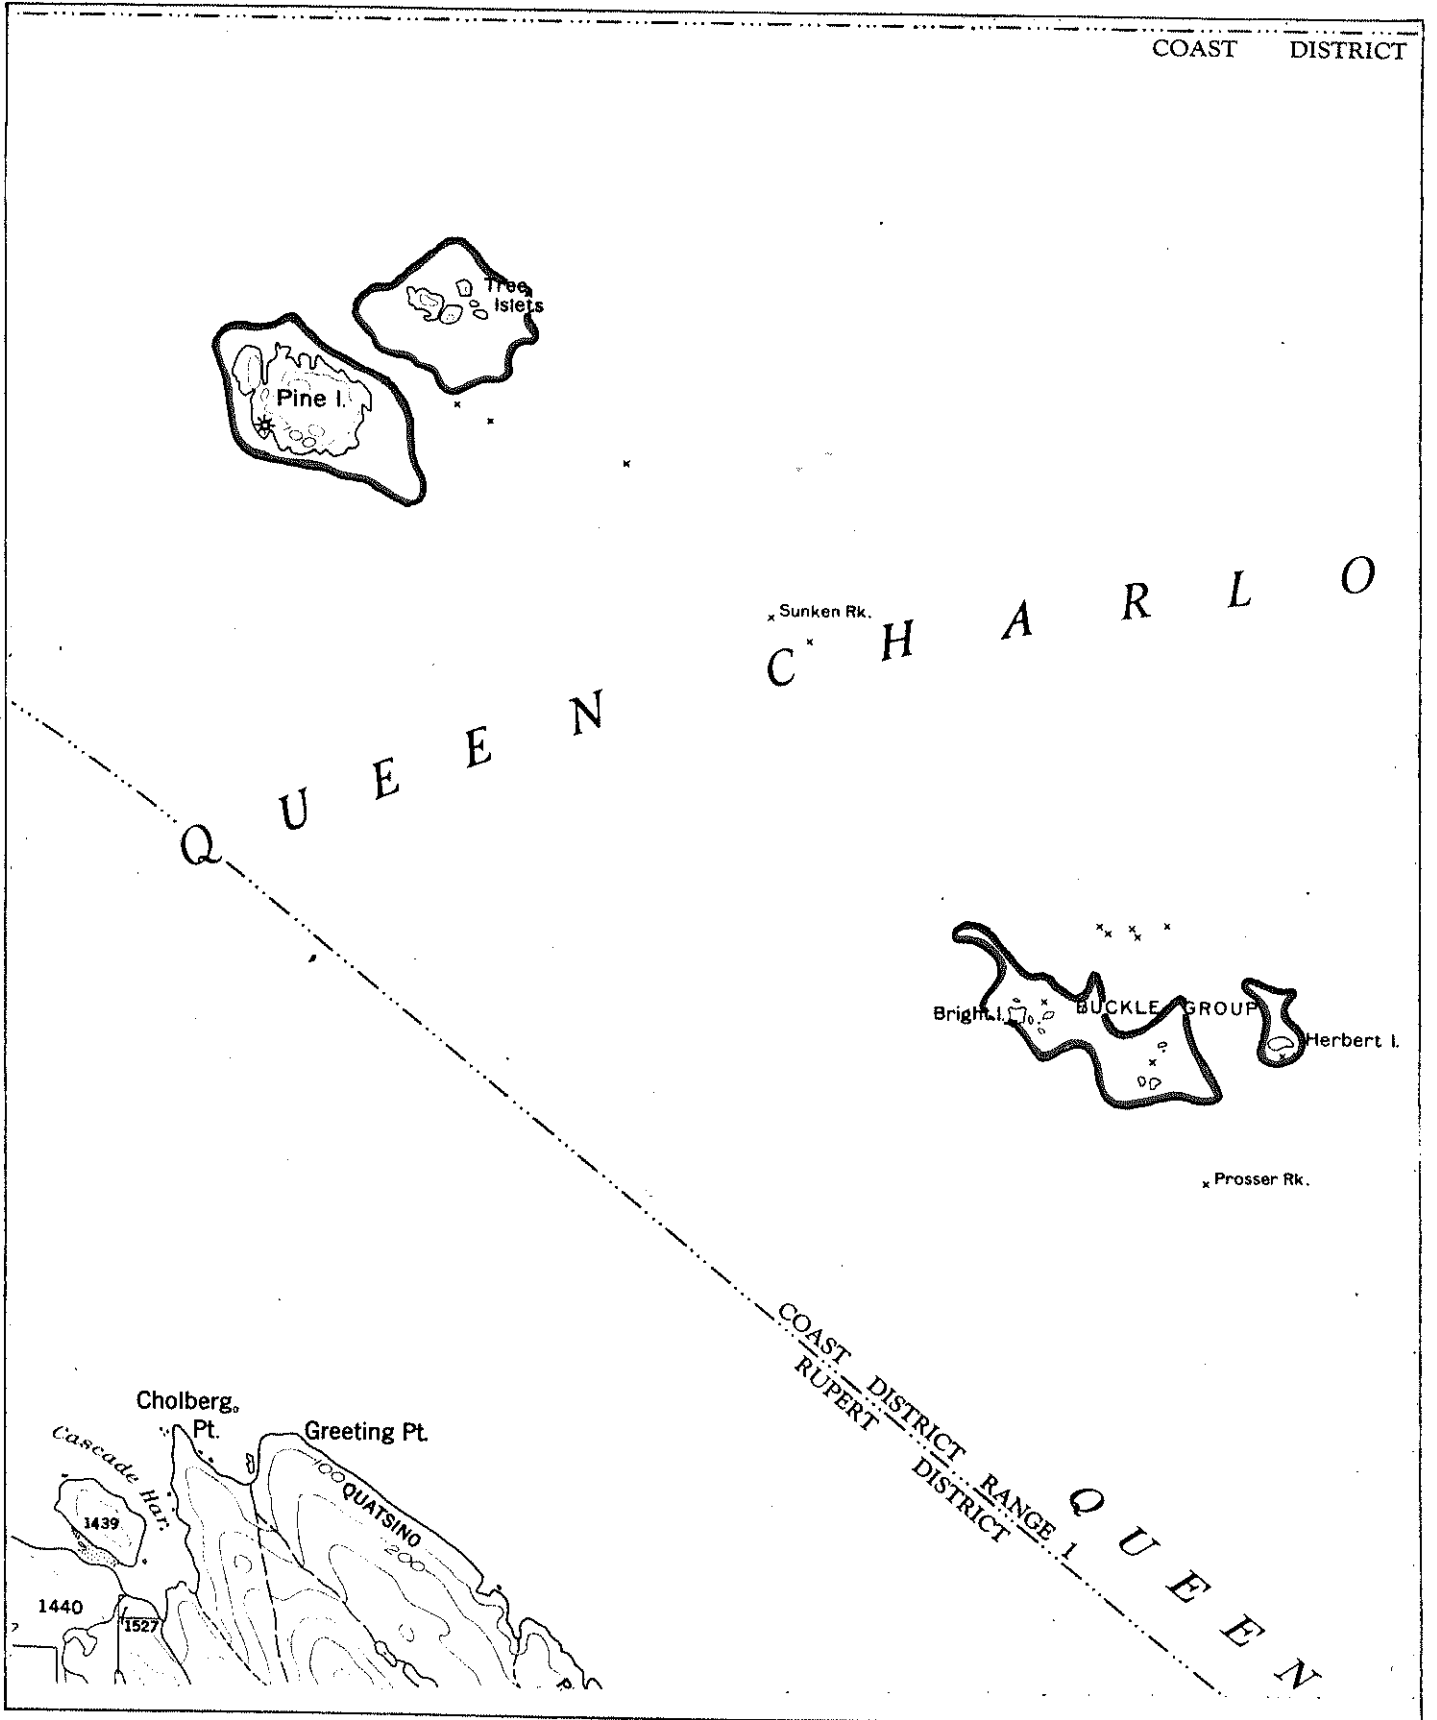

Province of British Columbia
Ministry of Energy, Mines and Petroleum Resources
MINERAL RESOURCES BRANCH-TITLES DIVISION

ECOLOGICAL RESERVE PROPOSAL 271

STORM ISLANDS, NAIAD AND REID ISLETS, TREE ISLETS, BUCKLE GROUP, AND PINE ISLAND

SCALE- 1:50 000

CONTOUR INTERVAL- 100 FEET

MINING DIVISION VANCOUVER	SKETCH PREPARED BY D. DJAFAR-ZADE
LAND DISTRICT COAST, RANGE 1	MINERAL TITLES DRAUGHTING, VICTORIA B.C.
MAP NO. 92L/13E ✓	DATE 83-06-03 SKETCH 2 of 2