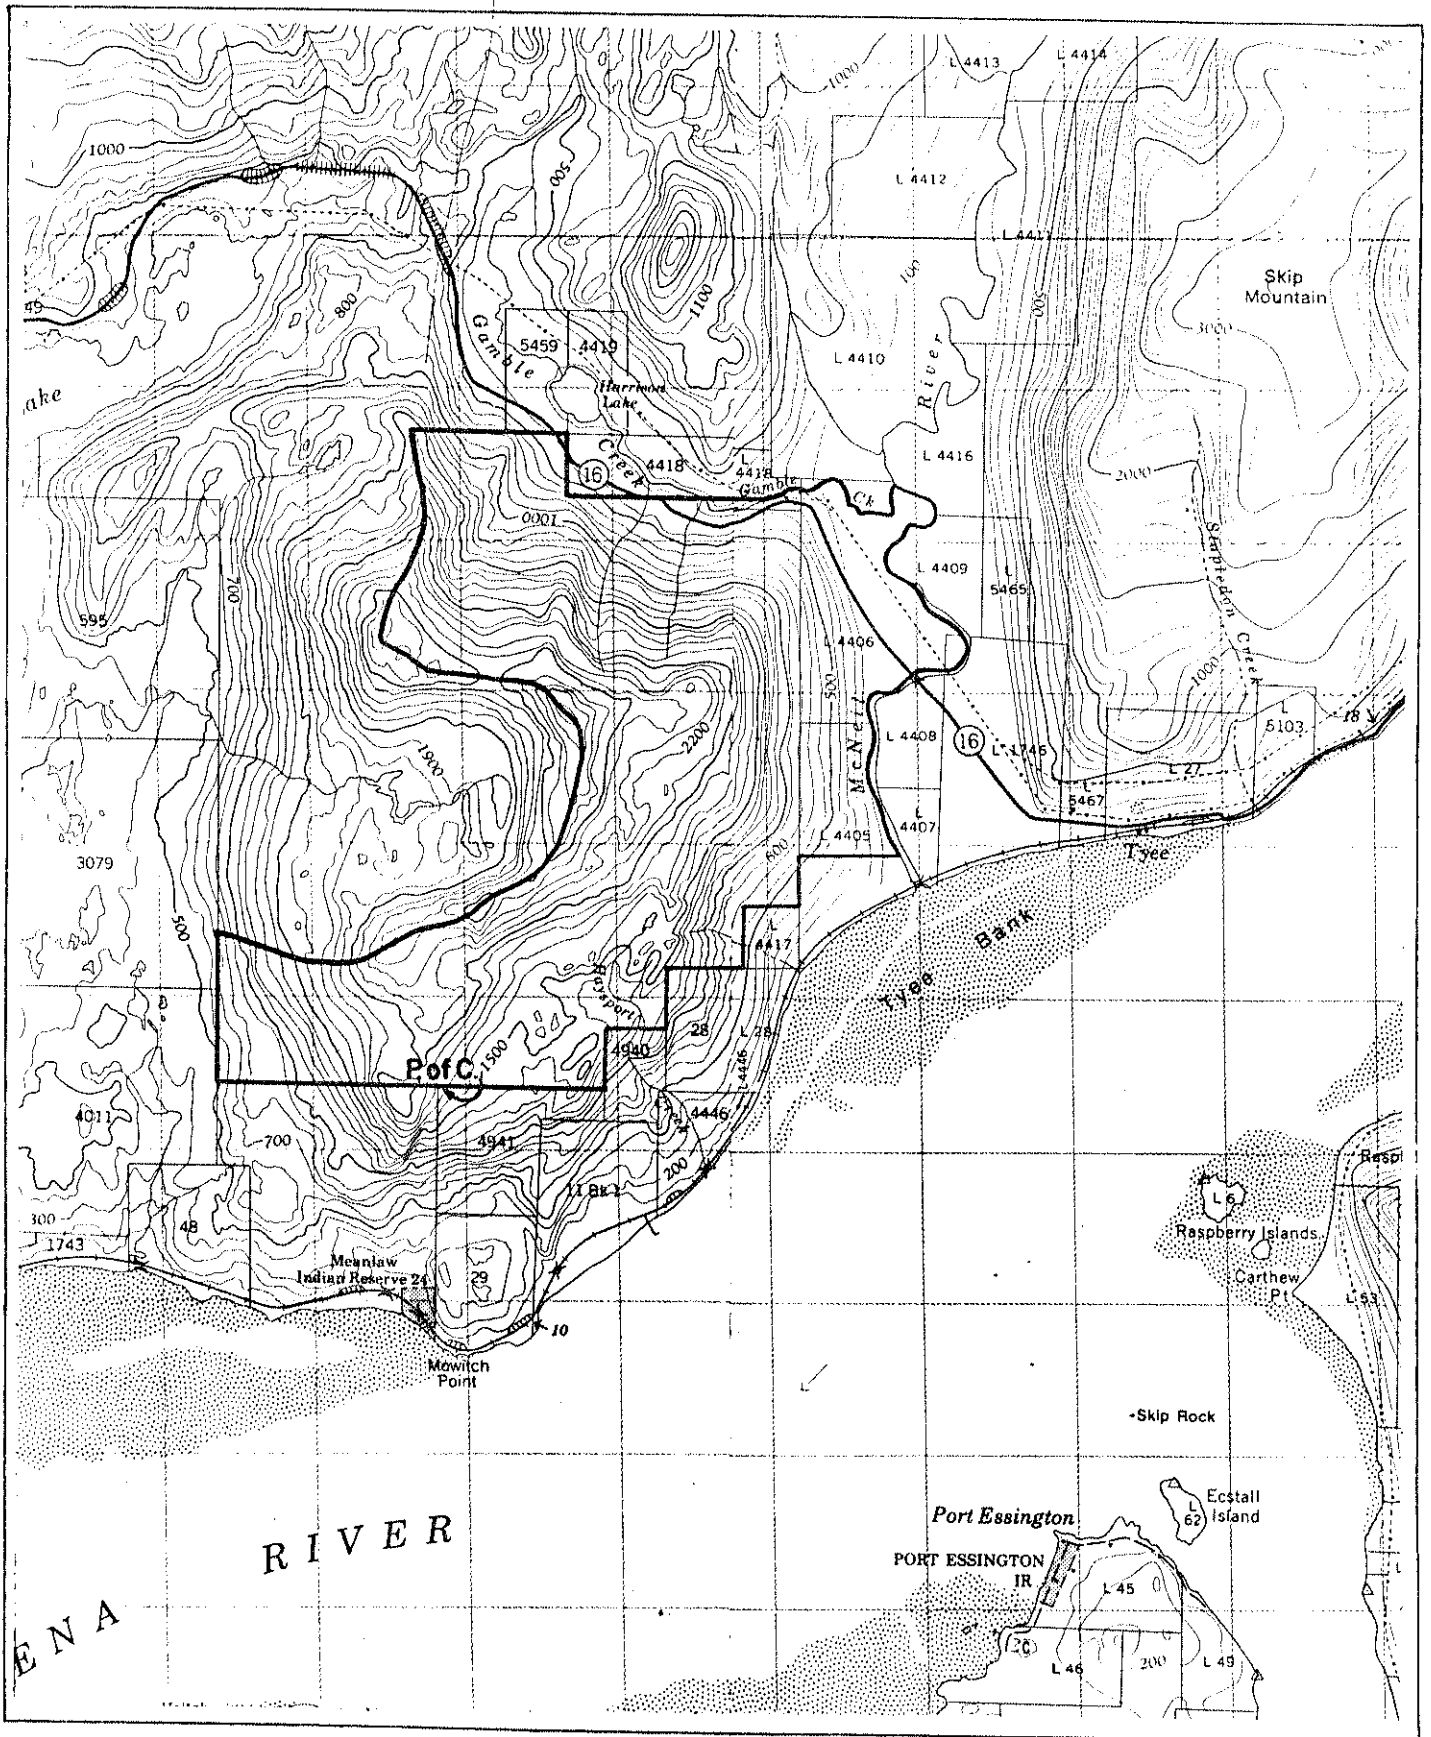

Province of British Columbia
Ministry of Energy, Mines and Petroleum Resources
MINERAL RESOURCES BRANCH-TITLES DIVISION

RAINBOW LAKE M. & P. RESERVE

SCALE- 1: 50000

CONTOUR INTERVAL- 100 ft.

MINING DIVISION	SKEENA	SKETCH PREPARED BY	M. GALLARD
LAND DISTRICT	RANGE 5 , COAST	MINERAL TITLES DRAUGHTING,	VICTORIA B.C.
MAP NO.	103 J/IE , 103 I/4W	DATE	83 . 03 . 30