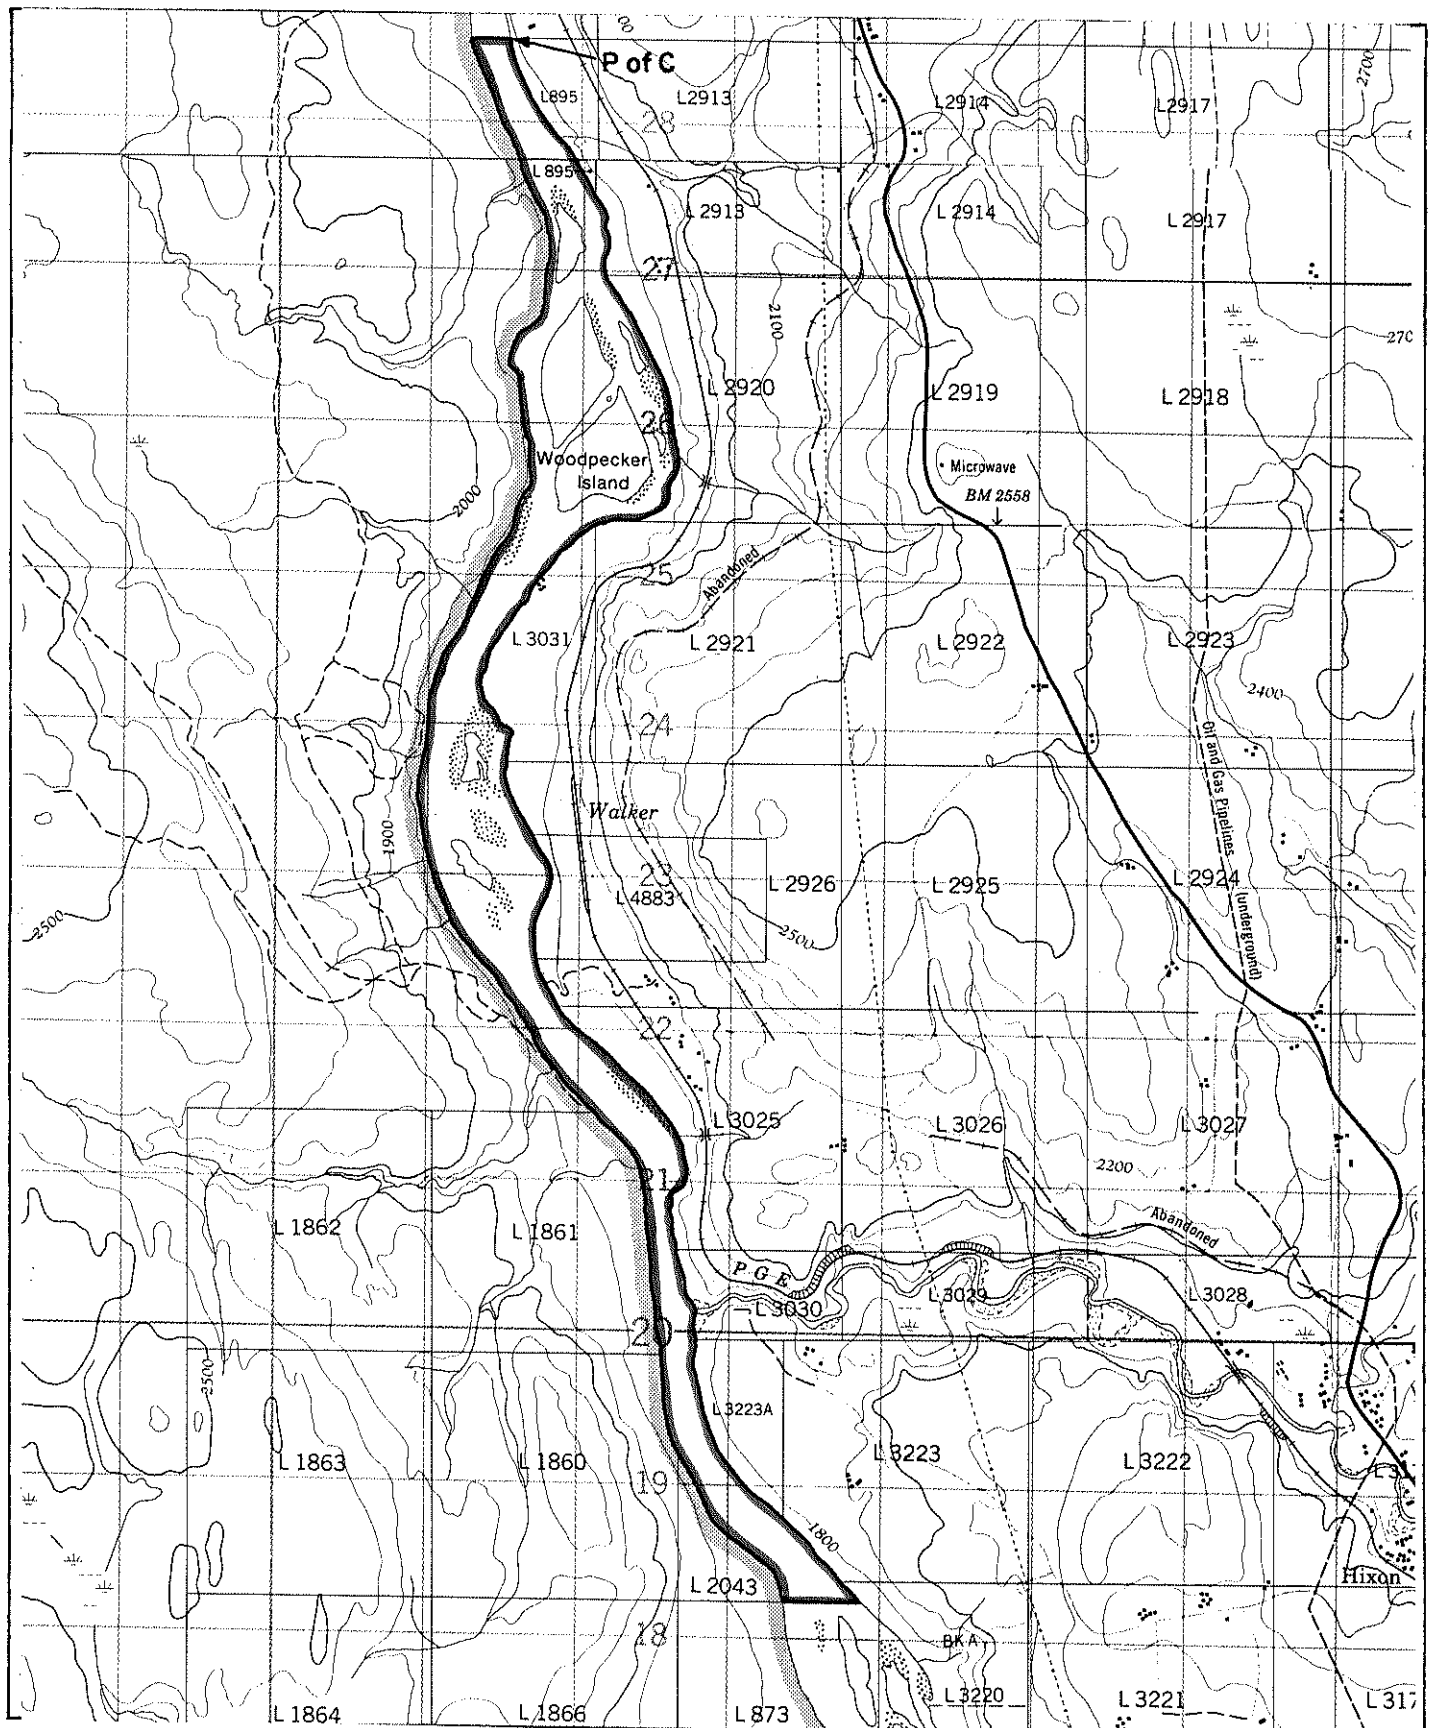

Province of British Columbia
Ministry of Energy, Mines and Petroleum Resources
MINERAL RESOURCES BRANCH—TITLES DIVISION

ADDITION TO BARKERVILLE DESIGNATED PLACER AREA

SCALE - 1:50 000

CONTOUR INTERVAL - 100 ft.

MINING DIVISION CARIBOO	SKETCH PREPARED BY J. CHAN
LAND DISTRICT CARIBOO	MINERAL TITLES DRAUGHTING, VICTORIA B.C.
MAP NO. 93G/7E & 93G/10E	DATE 81·11·26