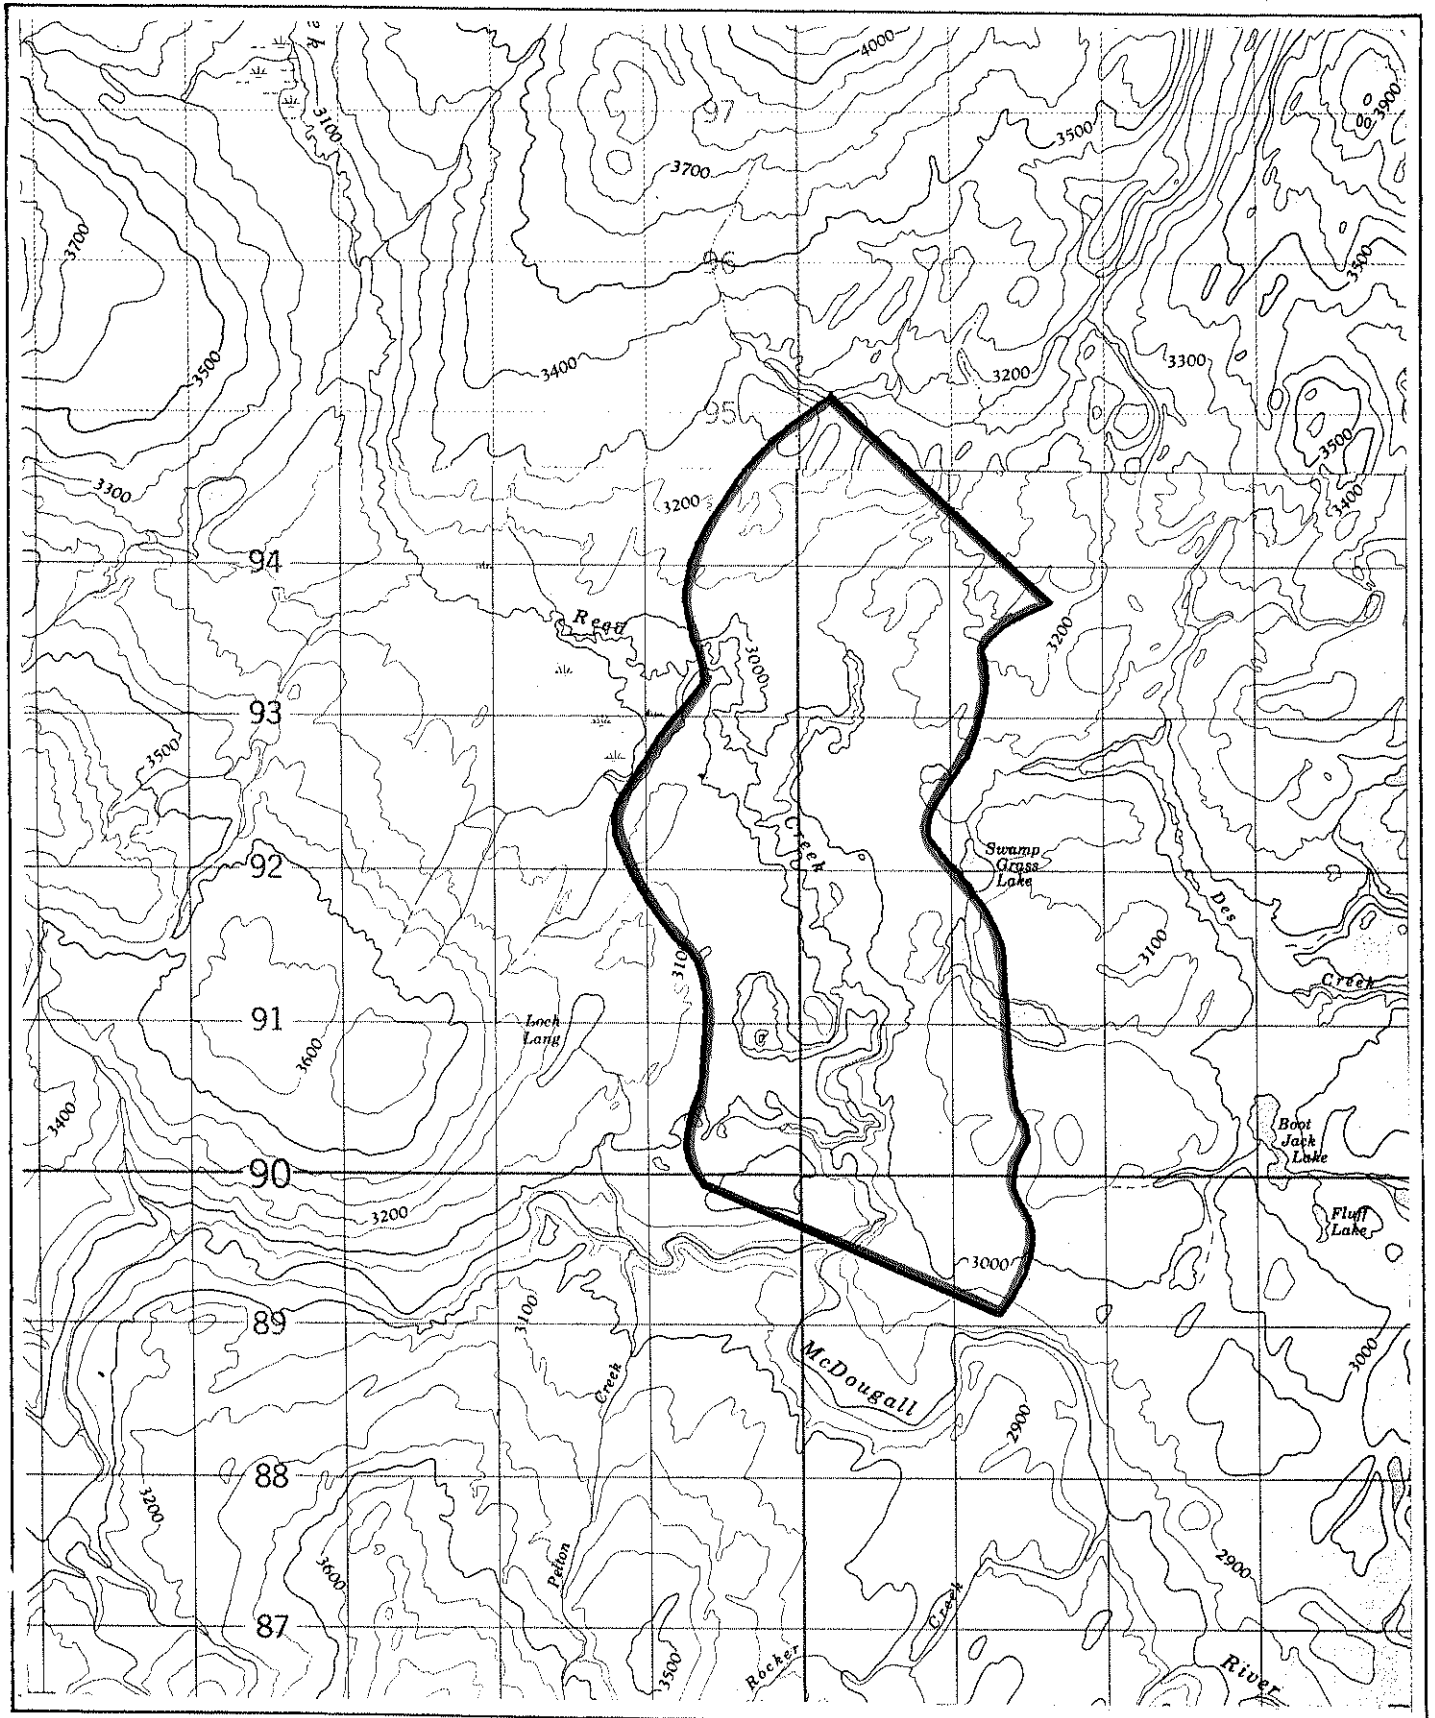

Province of British Columbia
Ministry of Energy, Mines and Petroleum Resources
MINERAL RESOURCES BRANCH-TITLES DIVISION

**ADDITION TO MCDUGALL RIVER DESIGNATED PLACER
AREA**

SCALE- 1:50,000

CONTOUR INTERVAL- 100 Feet

MINING DIVISION CARIBOO	SKETCH PREPARED BY J.B.MURRAY
LAND DISTRICT CARIBOO	MINERAL TITLES DRAUGHTING, VICTORIA B.C.
MAP NO. 93J/14W & 930/3W	DATE 82/05/25