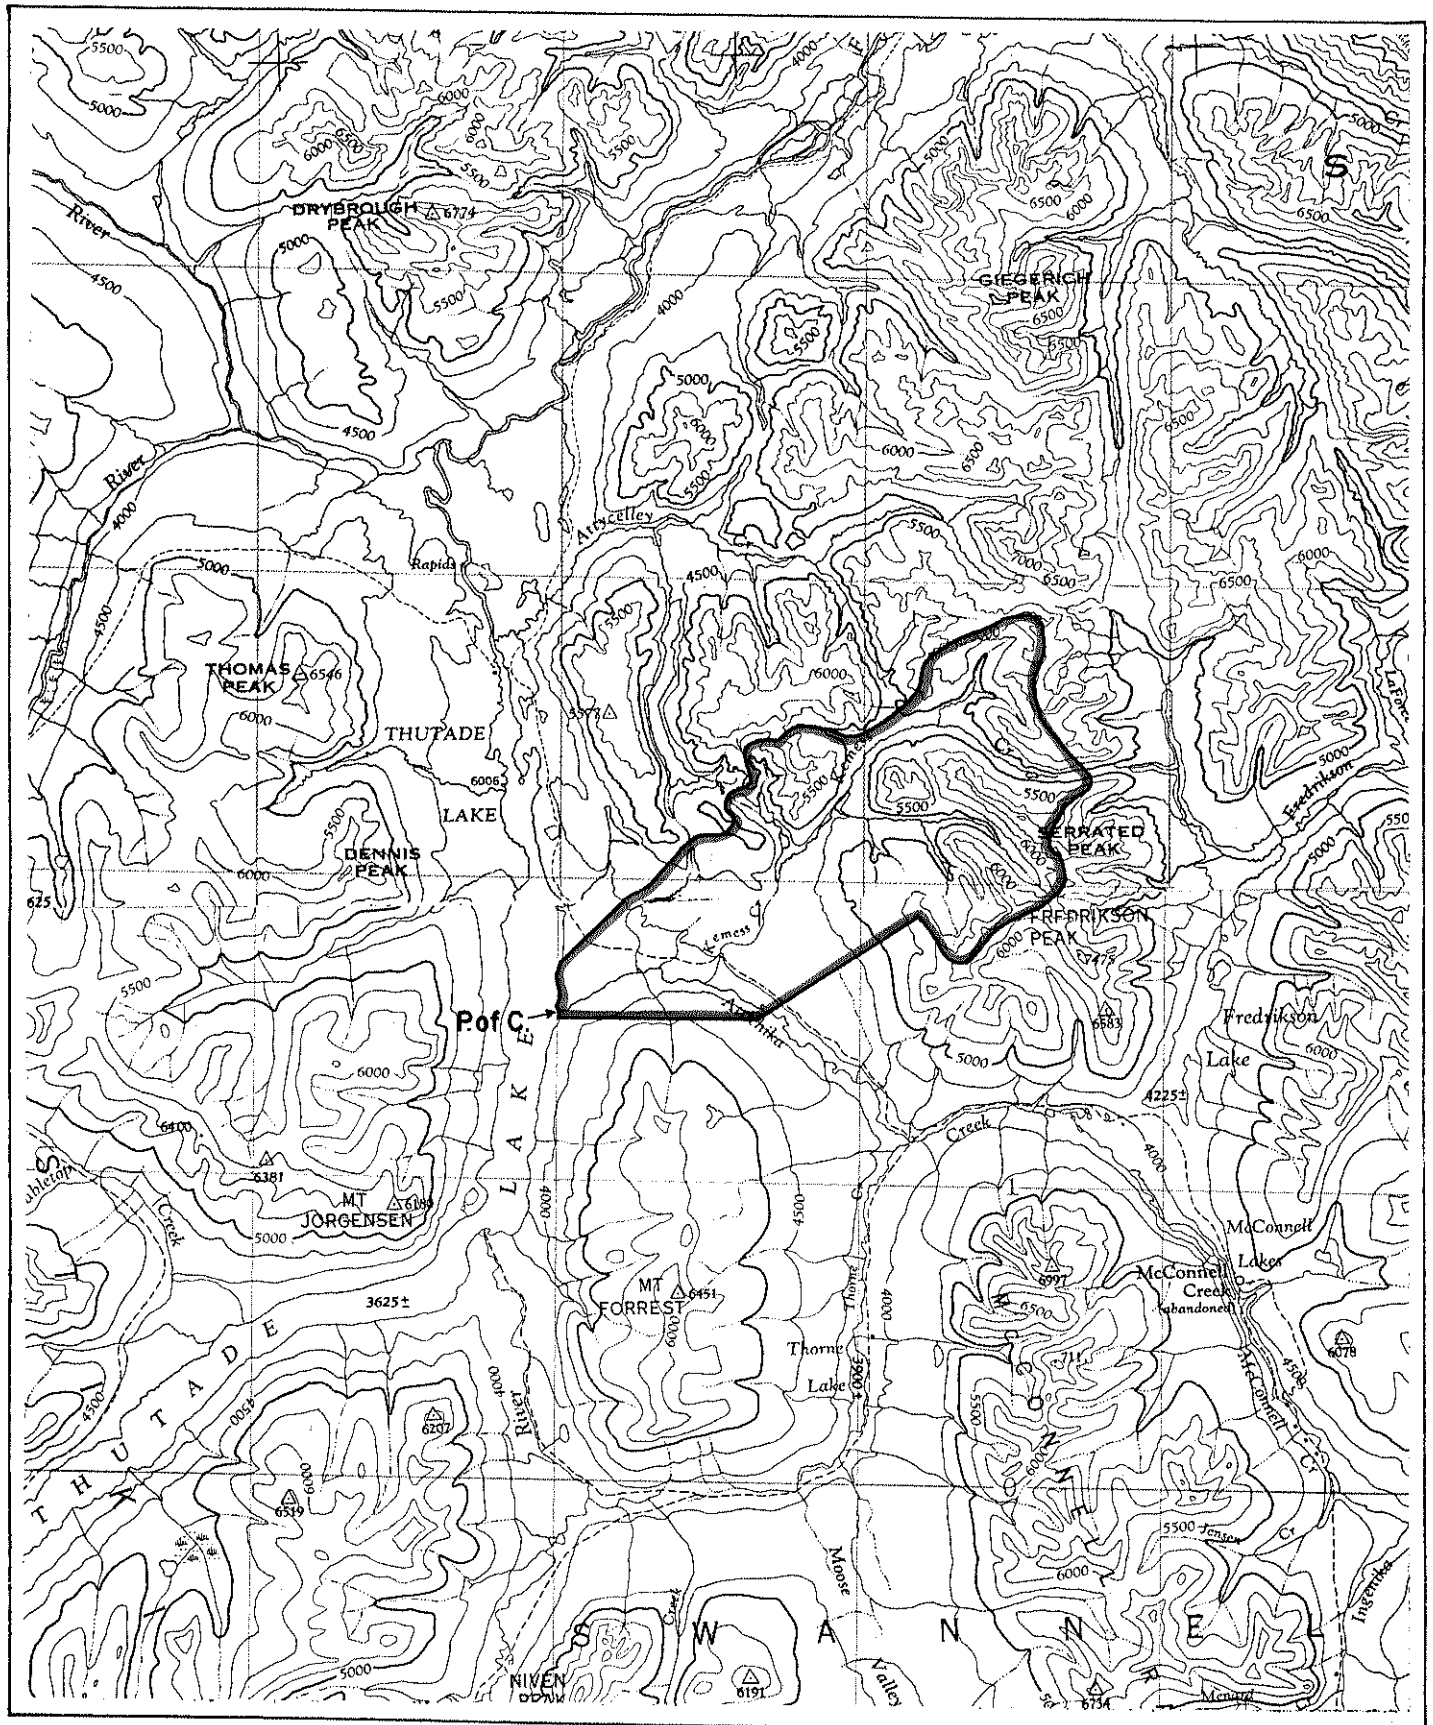

Province of British Columbia
Ministry of Energy, Mines and Petroleum Resources
MINERAL RESOURCES BRANCH-TITLES DIVISION

KEMESS CREEK DESIGNATED PLACER AREA

SCALE- 1 : 250 000

CONTOUR INTERVAL- 500 ft.

MINING DIVISION OMINECA	SKETCH PREPARED BY M. GALLARD
LAND DISTRICT CASSIAR	MINERAL TITLES DRAUGHTING, VICTORIA B.C.
MAP NO. 94 D/15 E&W , 94 E/2E&W	DATE 82 · 05 · 26