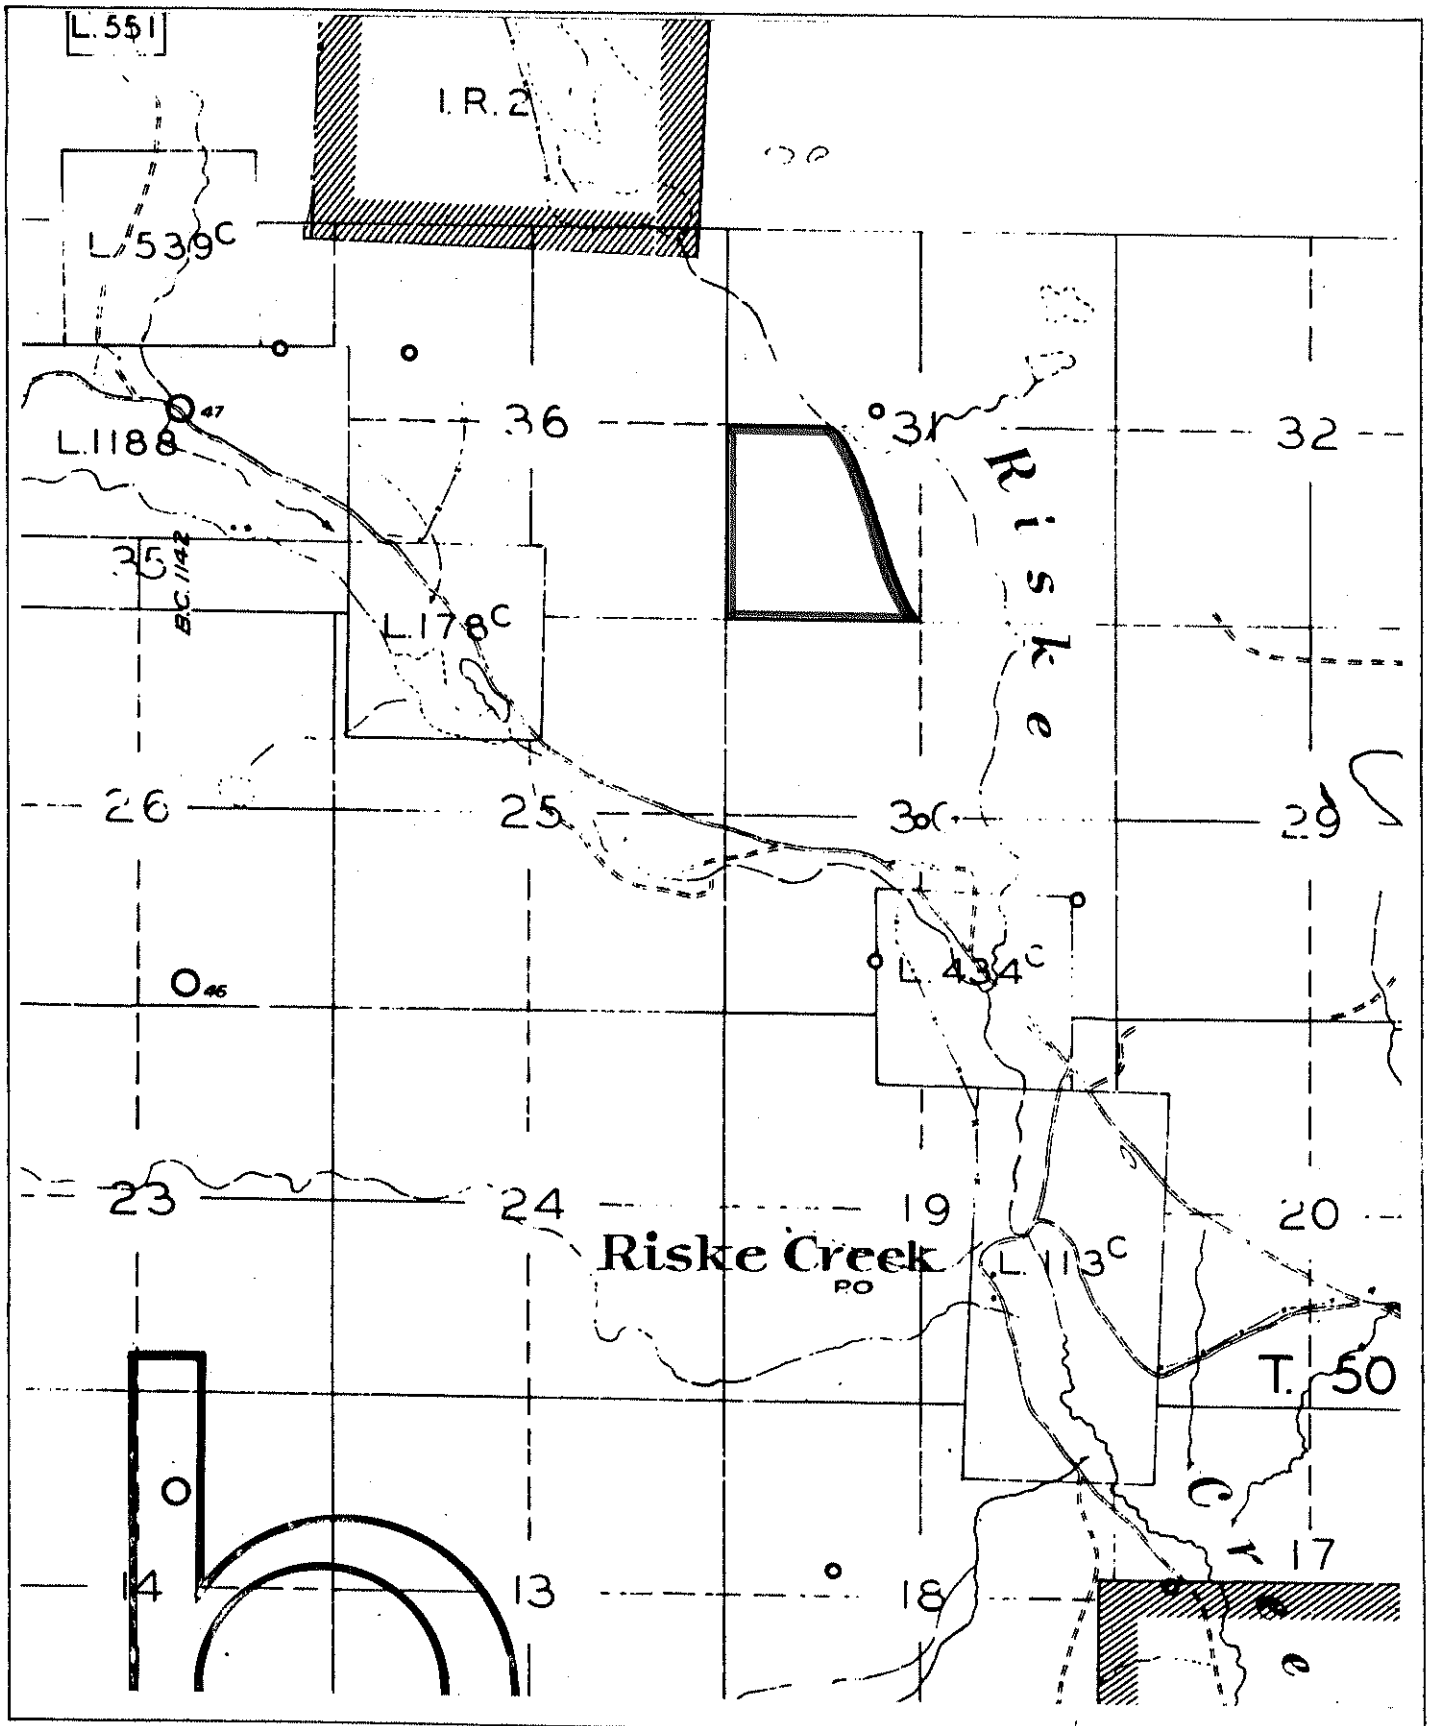

Province of British Columbia  
Ministry of Energy, Mines and Petroleum Resources  
MINERAL RESOURCES BRANCH-TITLES DIVISION

RISKE CREEK PROPOSED SUBDIVISION

SCALE- 1:31 680

CONTOUR INTERVAL- \_\_\_\_\_

MINING DIVISION	CARIBOO	SKETCH PREPARED BY	D. M. DORRINGTON
LAND DISTRICT	LILLOOET	MINERAL TITLES DRAUGHTING,	VICTORIA B.C.
MAP NO.	920/15Eh	DATE	81-12-01