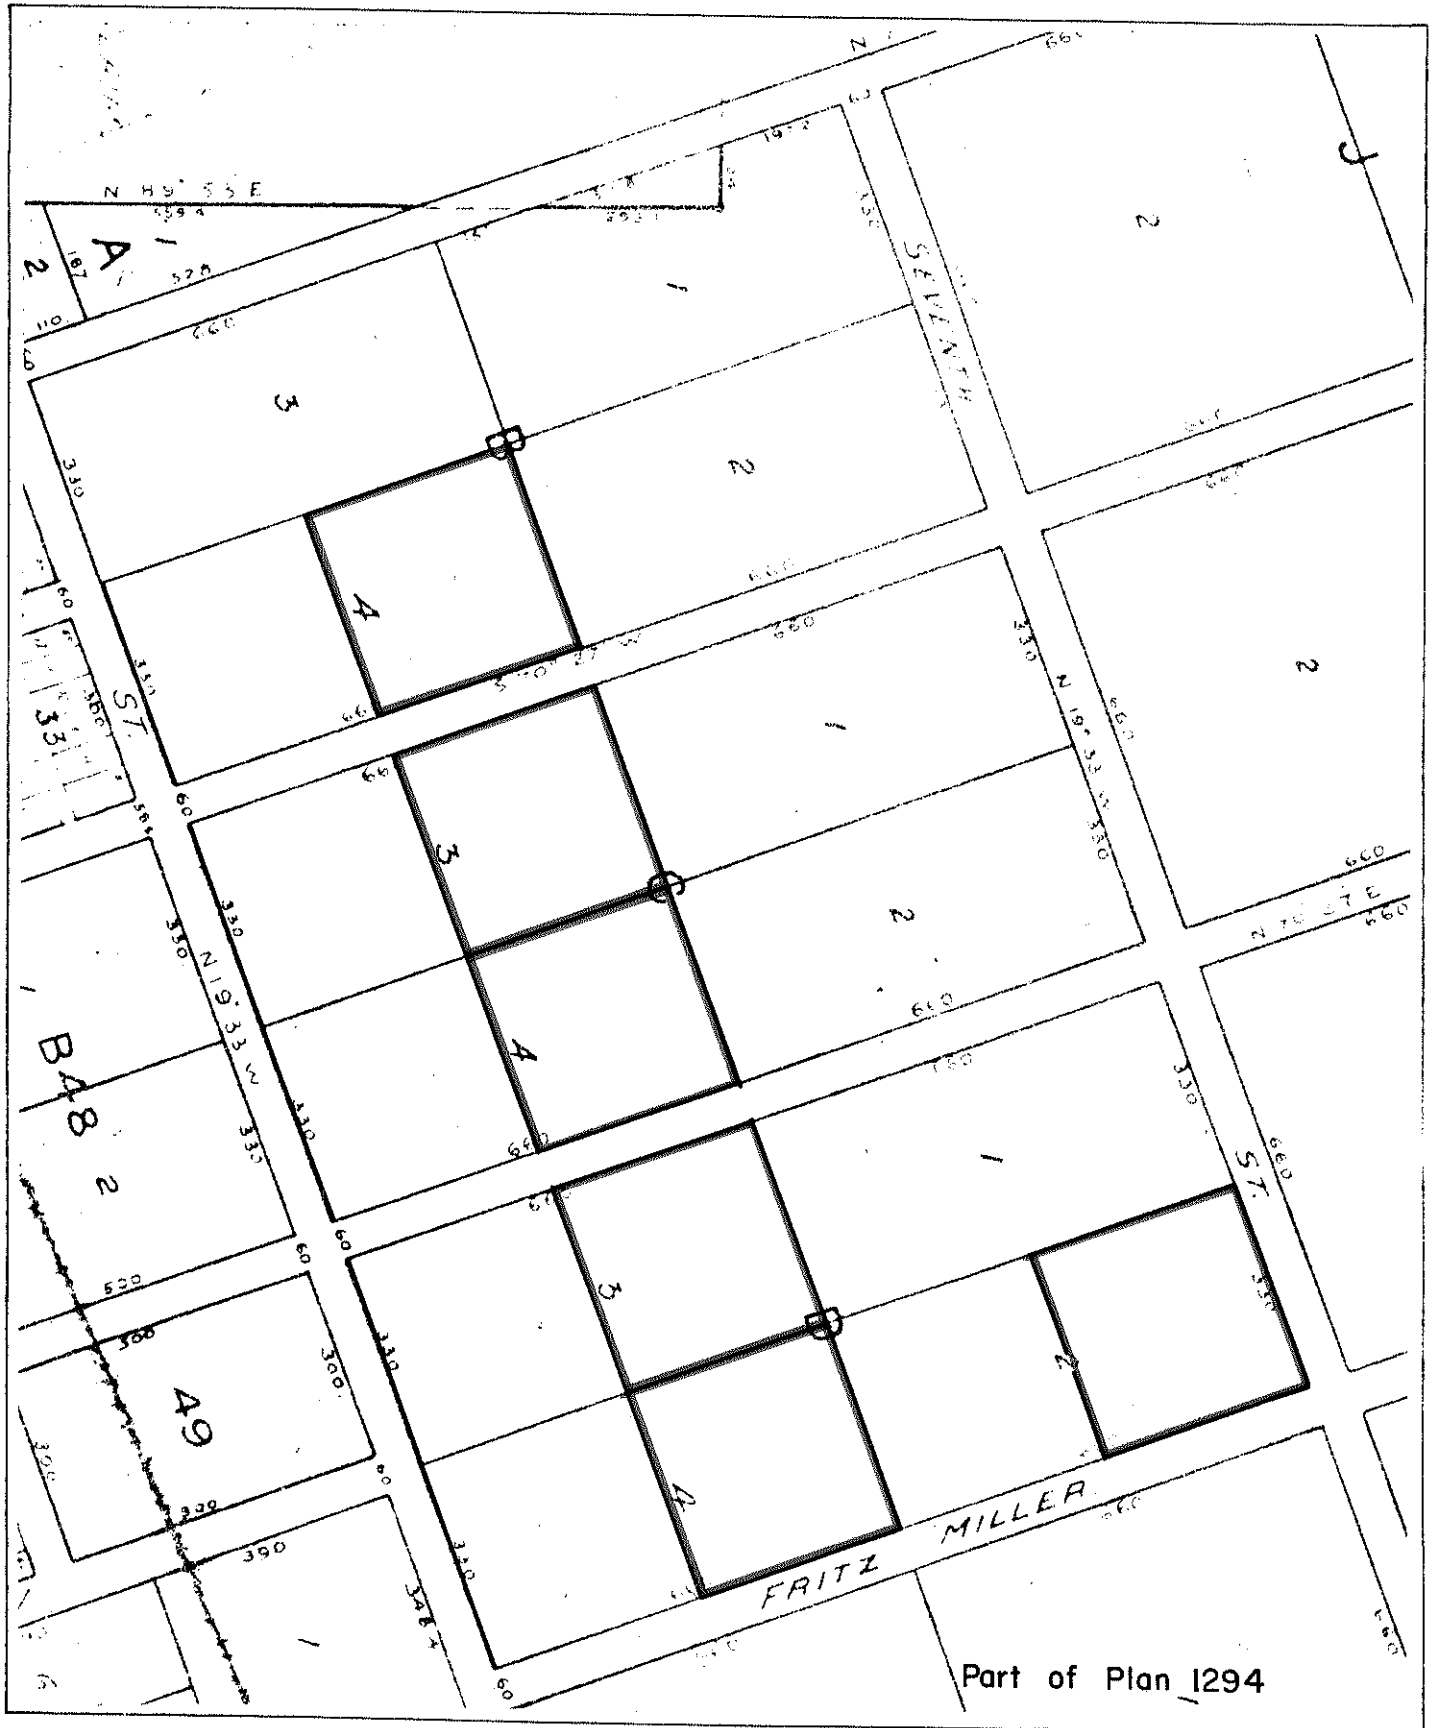

Province of British Columbia
Ministry of Energy, Mines and Petroleum Resources
MINERAL RESOURCES BRANCH-TITLES DIVISION

Atlin Townsite Residential Reserve

SCALE- 1 : 3600

CONTOUR INTERVAL- —

MINING DIVISION ATLIN	SKETCH PREPARED BY M. GALLARD
LAND DISTRICT CASSIAR	MINERAL TITLES DRAUGHTING, VICTORIA B.C.
MAP NO. 104 N/12 E	DATE 82 · 08 · 24