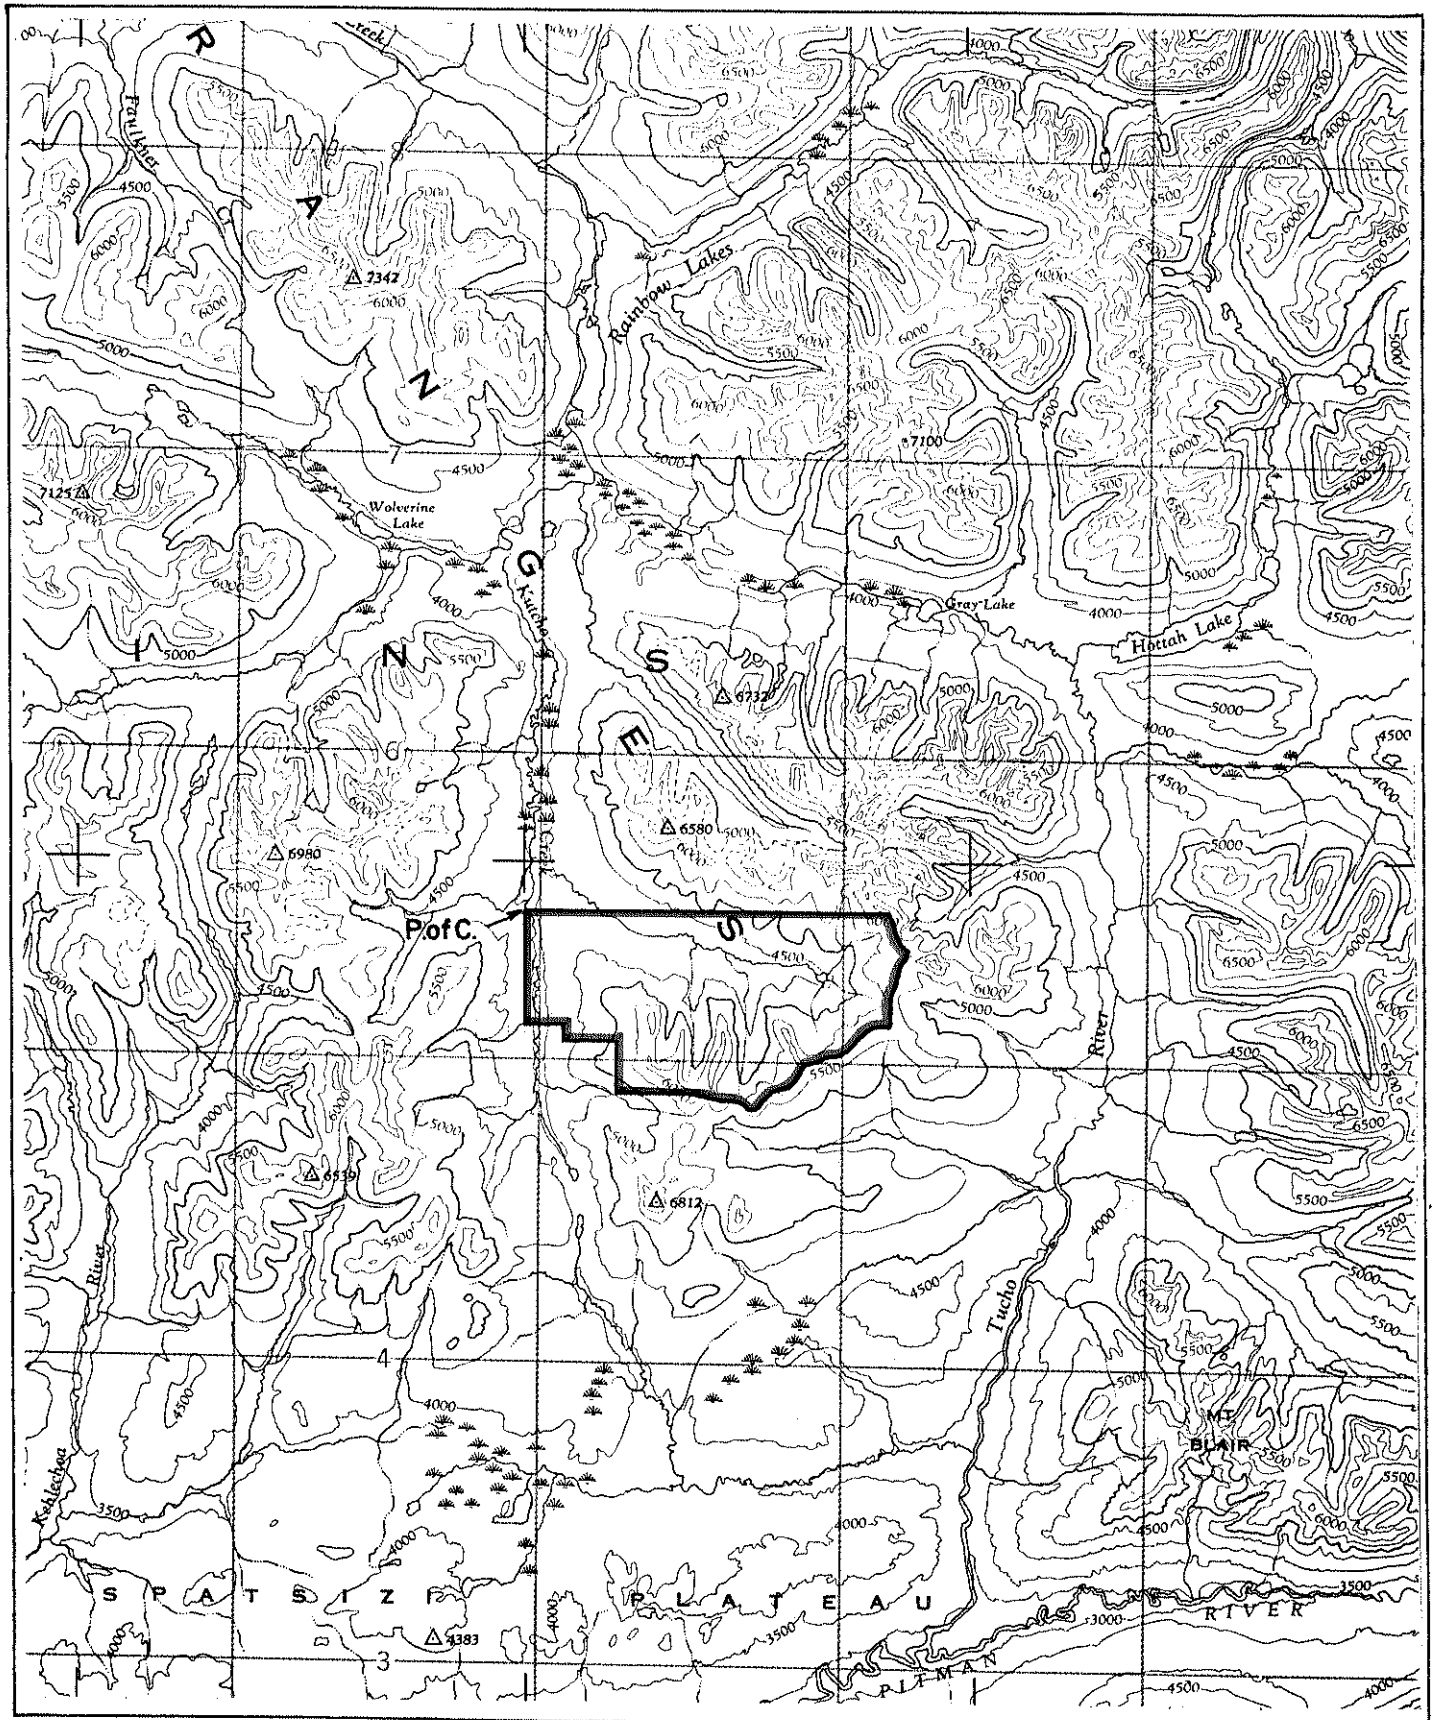

Province of British Columbia
Ministry of Energy, Mines and Petroleum Resources
MINERAL RESOURCES BRANCH-TITLES DIVISION

KUTCHO CREEK PLACER RESERVE

SCALE - 1 : 250 000

CONTOUR INTERVAL - 500 ft.

MINING DIVISION LIARD	SKETCH PREPARED BY M. GALLARD
LAND DISTRICT CASSIAR	MINERAL TITLES DRAUGHTING, VICTORIA B.C.
MAP NO. 104 I/1 W	DATE 82-03-22