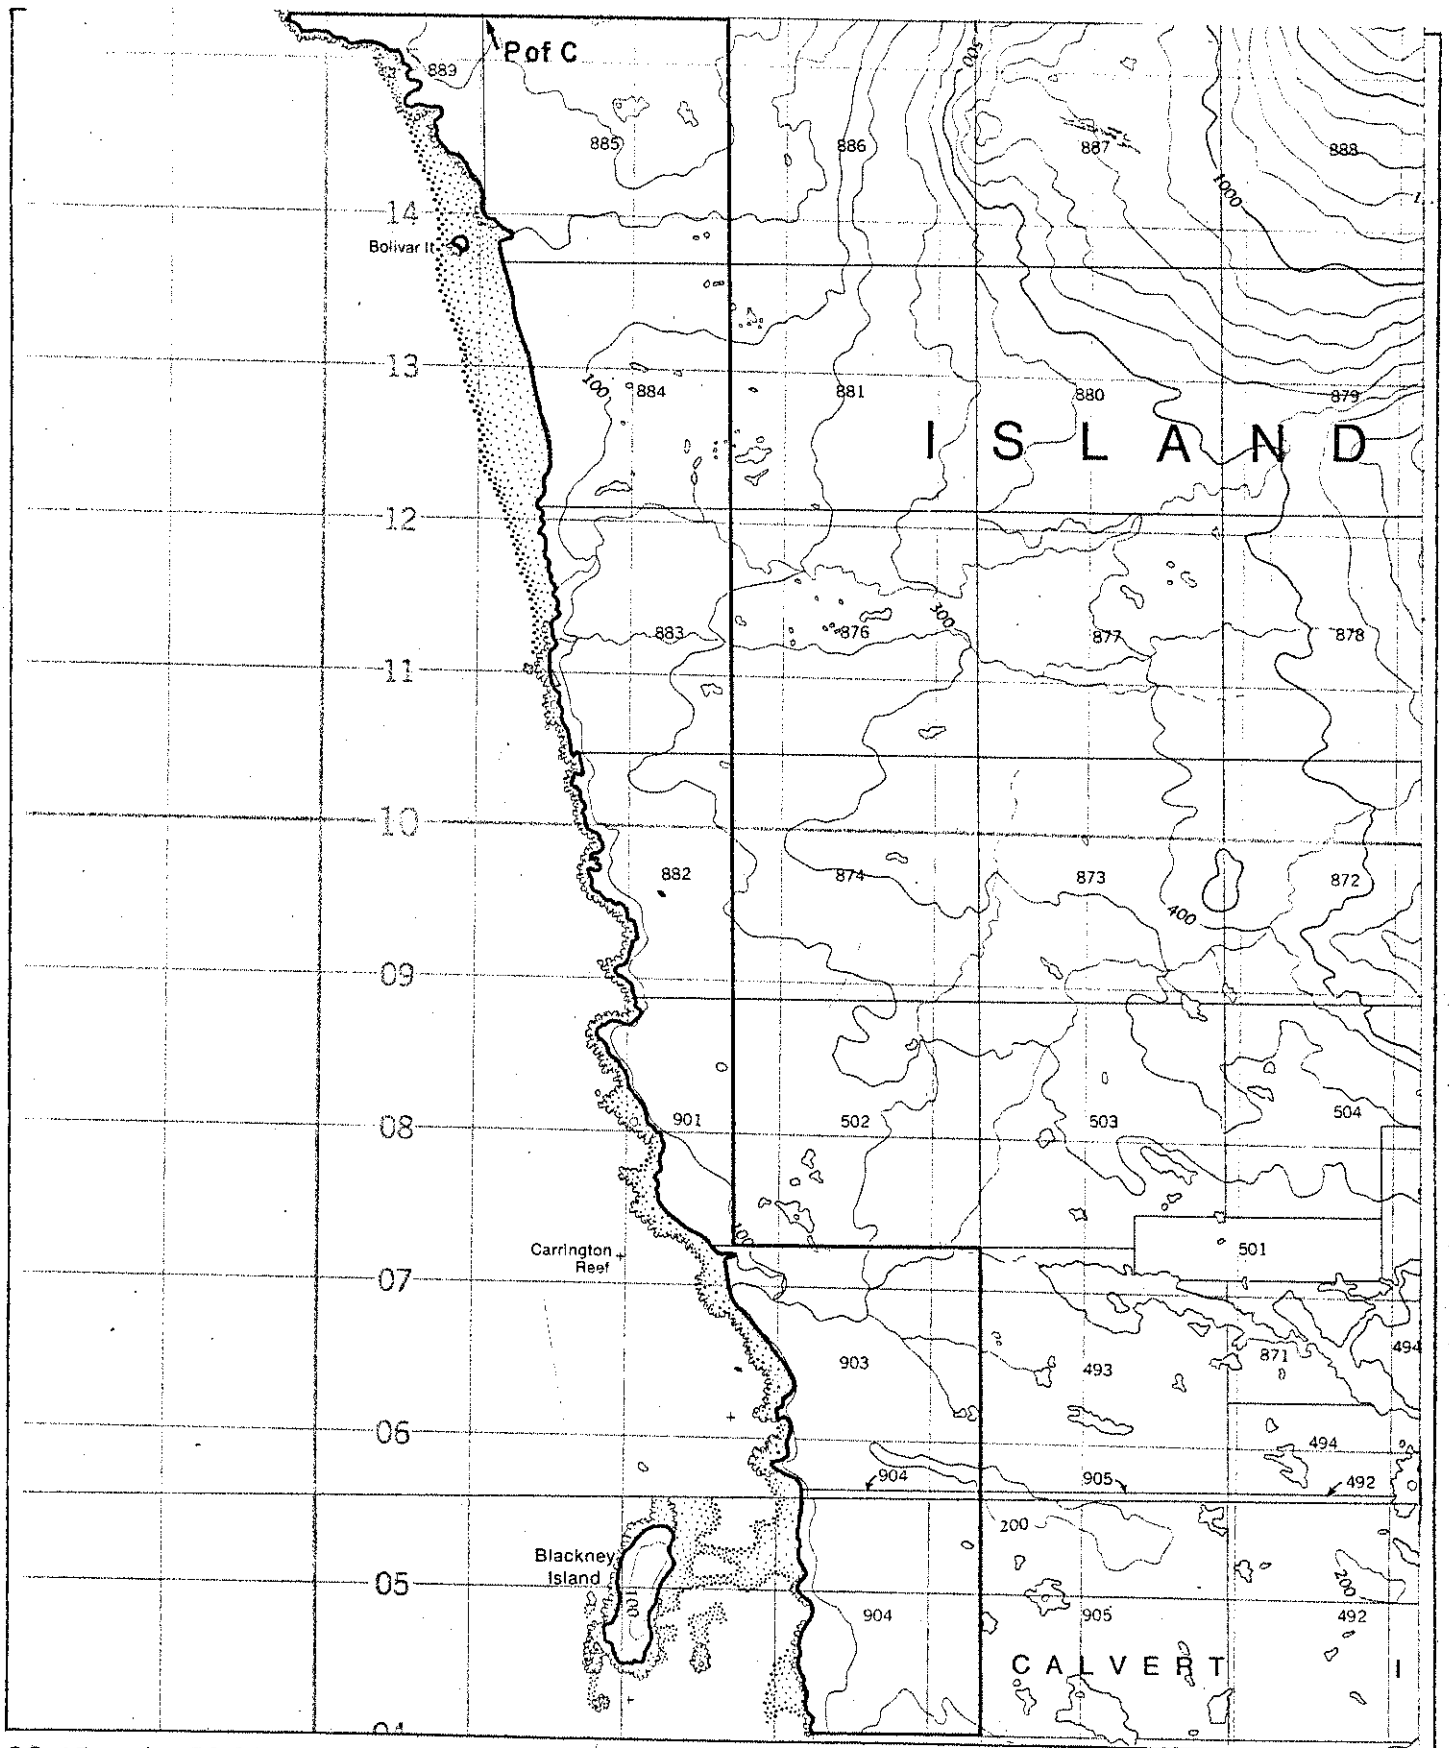

Province of British Columbia
Ministry of Energy, Mines and Petroleum Resources
MINERAL RESOURCES BRANCH-TITLES DIVISION

SCALE- 1 : 50 000

CONTOUR INTERVAL- 100 ft.

MINING DIVISION SKEENA	SKETCH PREPARED BY M. GALLARD
LAND DISTRICT RANGE 2 , COAST	MINERAL TITLES DRAUGHTING, VICTORIA B.C.
MAP NO. 102 P/8E , 9E	DATE 82 . 03 . 09