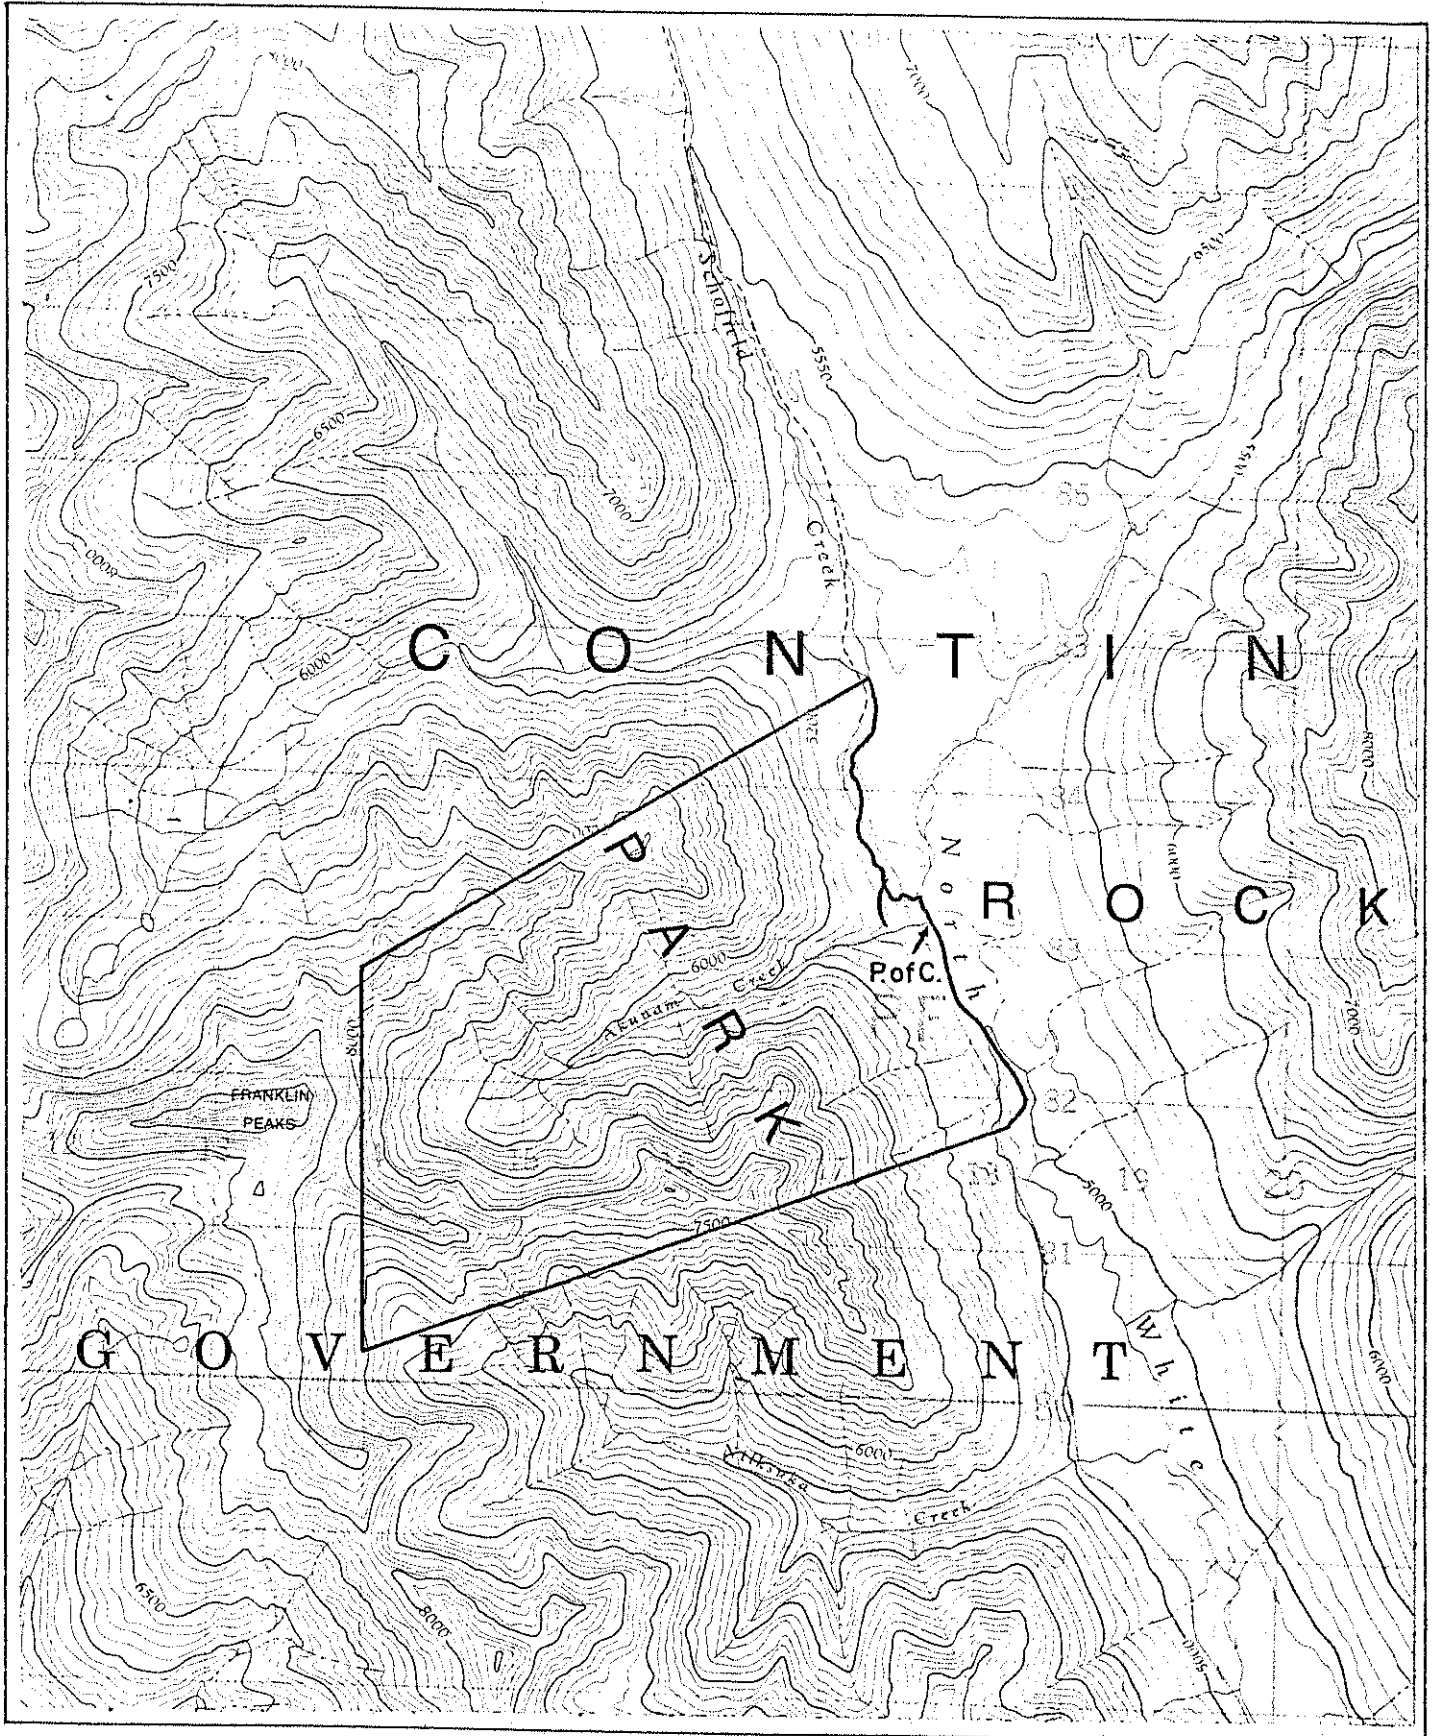

Province of British Columbia
Ministry of Energy, Mines and Petroleum Resources
MINERAL RESOURCES BRANCH-TITLES DIVISION

SCALE- 1: 50 000

CONTOUR INTERVAL- 100 ft.

MINING DIVISION GOLDEN	SKETCH PREPARED BY M. GALLARD
LAND DISTRICT KOOTENAY	MINERAL TITLES DRAUGHTING, VICTORIA B.C.
MAP NO. 82 J / 6 W	DATE 82 . 03 . 09