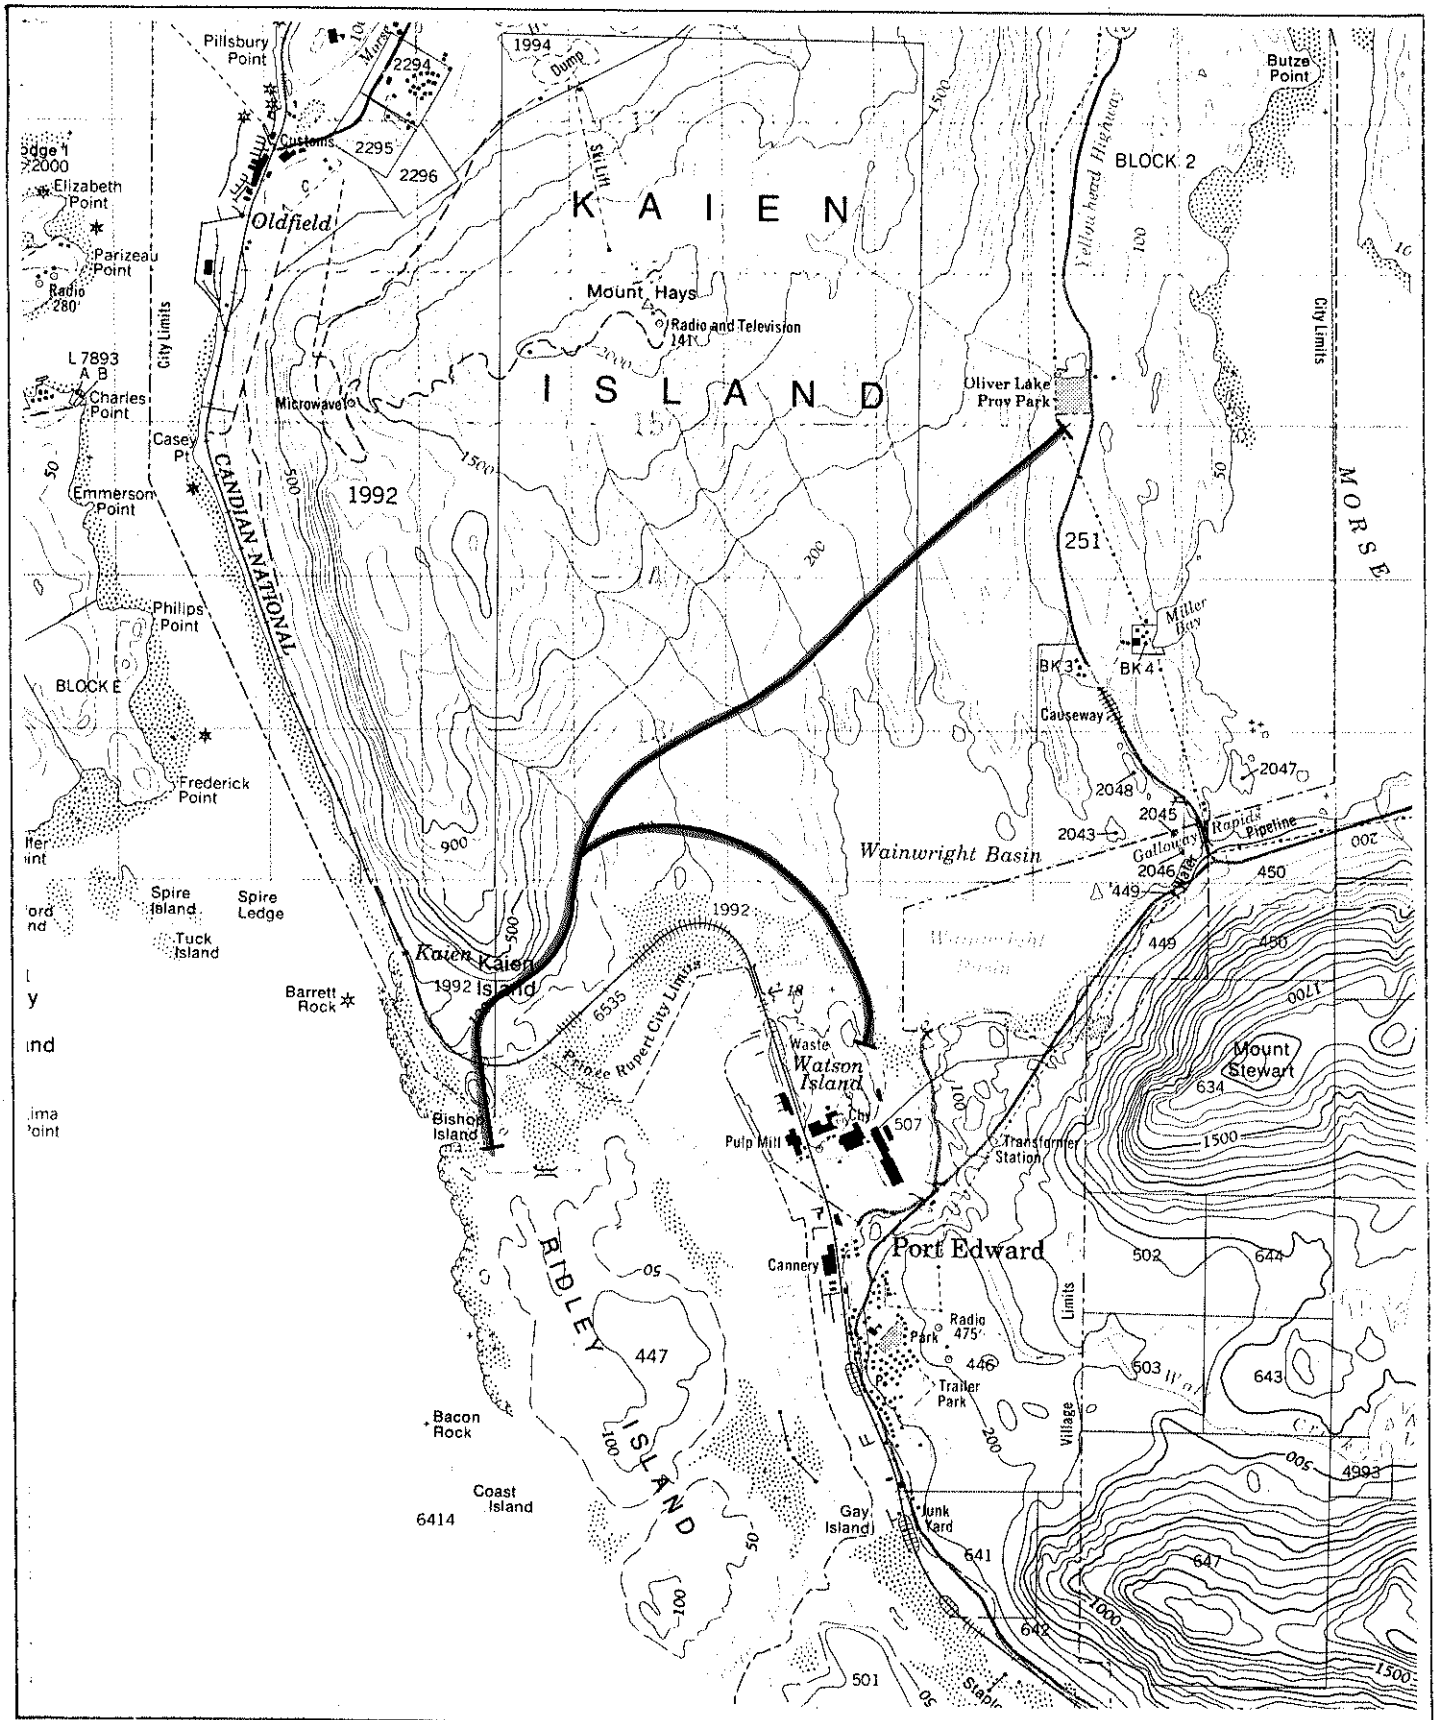

Province of British Columbia
Ministry of Energy, Mines and Petroleum Resources
MINERAL RESOURCES BRANCH-TITLES DIVISION

Proposed Ridley Island 69 KV Transmission Line

SCALE- 1: 50 000

CONTOUR INTERVAL- 100 ft.

MINING DIVISION	SKEENA	SKETCH PREPARED BY	M. GALLARD
LAND DISTRICT	RANGE 5 COAST	MINERAL TITLES DRAUGHTING,	VICTORIA B.C.
MAP NO.	103 J/1 W , 8 W	DATE	82-09-21