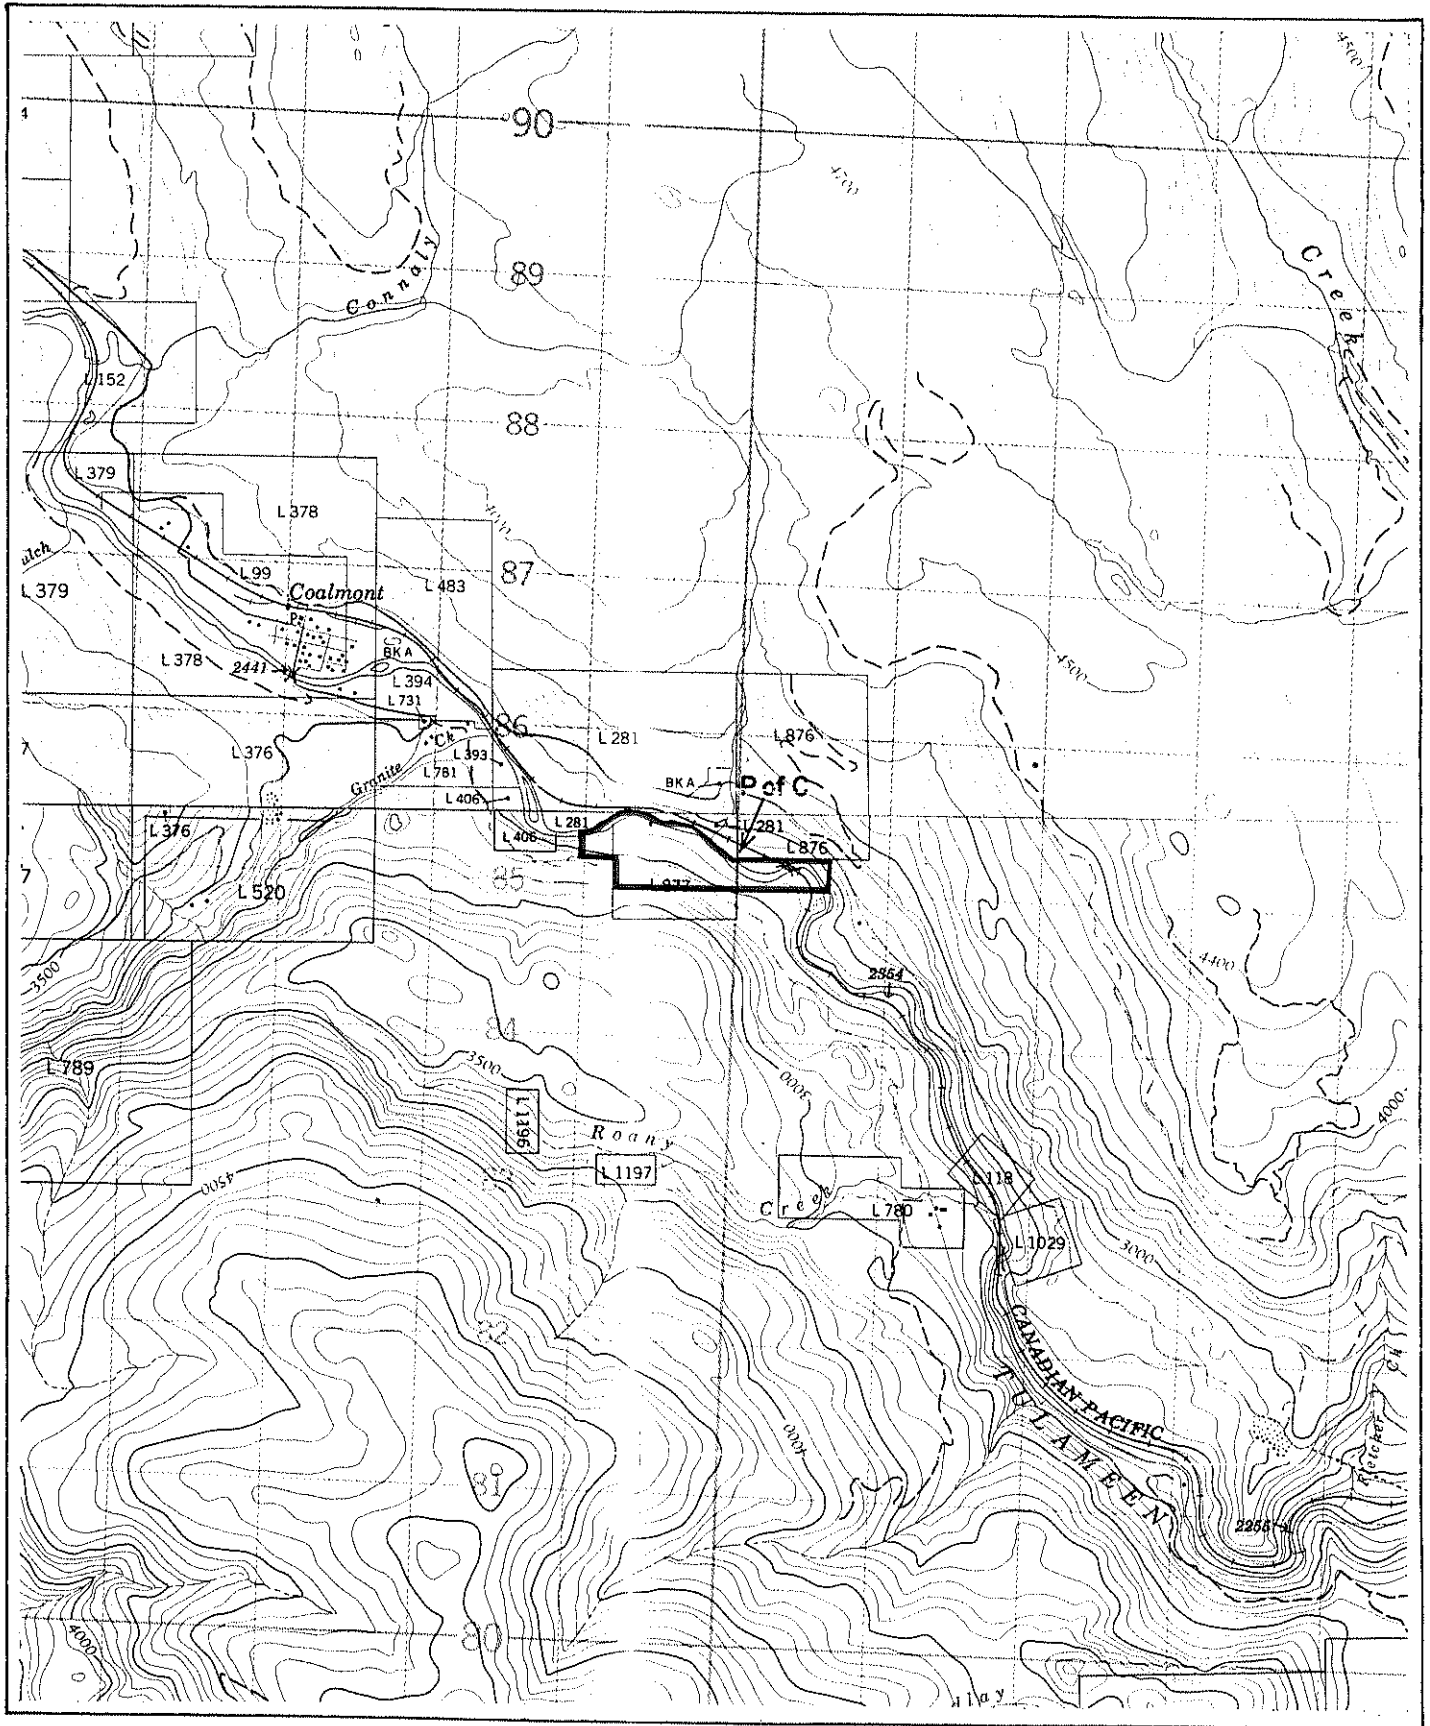

Province of British Columbia  
Ministry of Energy, Mines and Petroleum Resources  
MINERAL RESOURCES BRANCH-TITLES DIVISION

TULAMEEN RIVER RECREATIONAL RESERVE

SCALE- 1:50,000

CONTOUR INTERVAL- 100 FEET

MINING DIVISION	SIMILKAMEEN	SKETCH PREPARED BY	D. DJAFAR-ZADE
LAND DISTRICT	YALE DIV. OF YALE DISTRICT	MINERAL TITLES DRAUGHTING,	VICTORIA B.C.
MAP NO.	92 H/7Eg, 92 H/10Eb	DATE	81-12-18