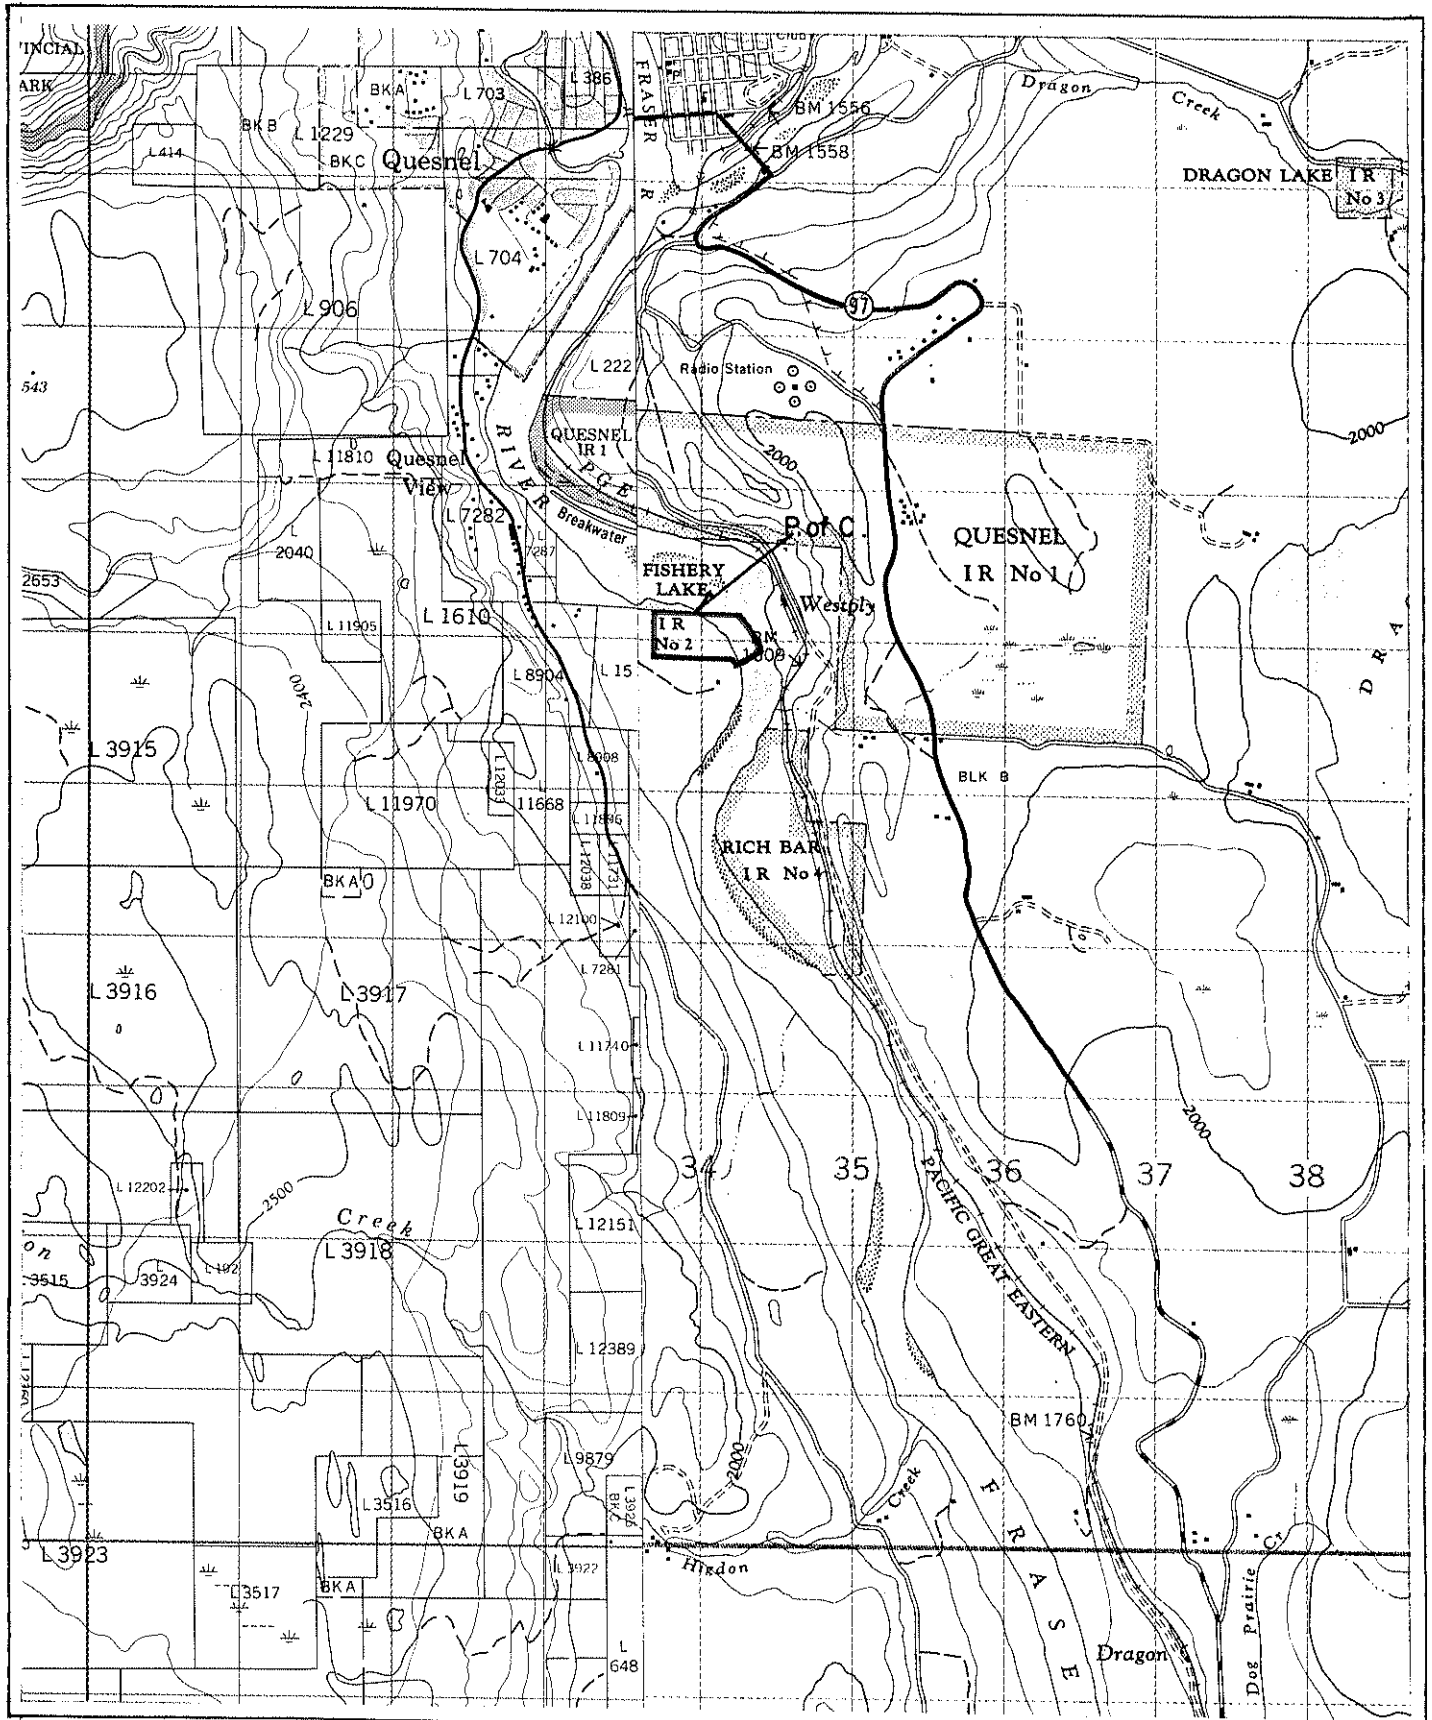

Province of British Columbia  
Ministry of Energy, Mines and Petroleum Resources  
MINERAL RESOURCES BRANCH-TITLES DIVISION

SCALE- 1:50,000

CONTOUR INTERVAL- 100 Feet

MINING DIVISION CARIBOO	SKETCH PREPARED BY J.B.MURRAY
LAND DISTRICT CARIBOO	MINERAL TITLES DRAUGHTING, VICTORIA B.C.
MAP NO. <del>93B/15E</del> & 93B/16W	DATE 82/05/21