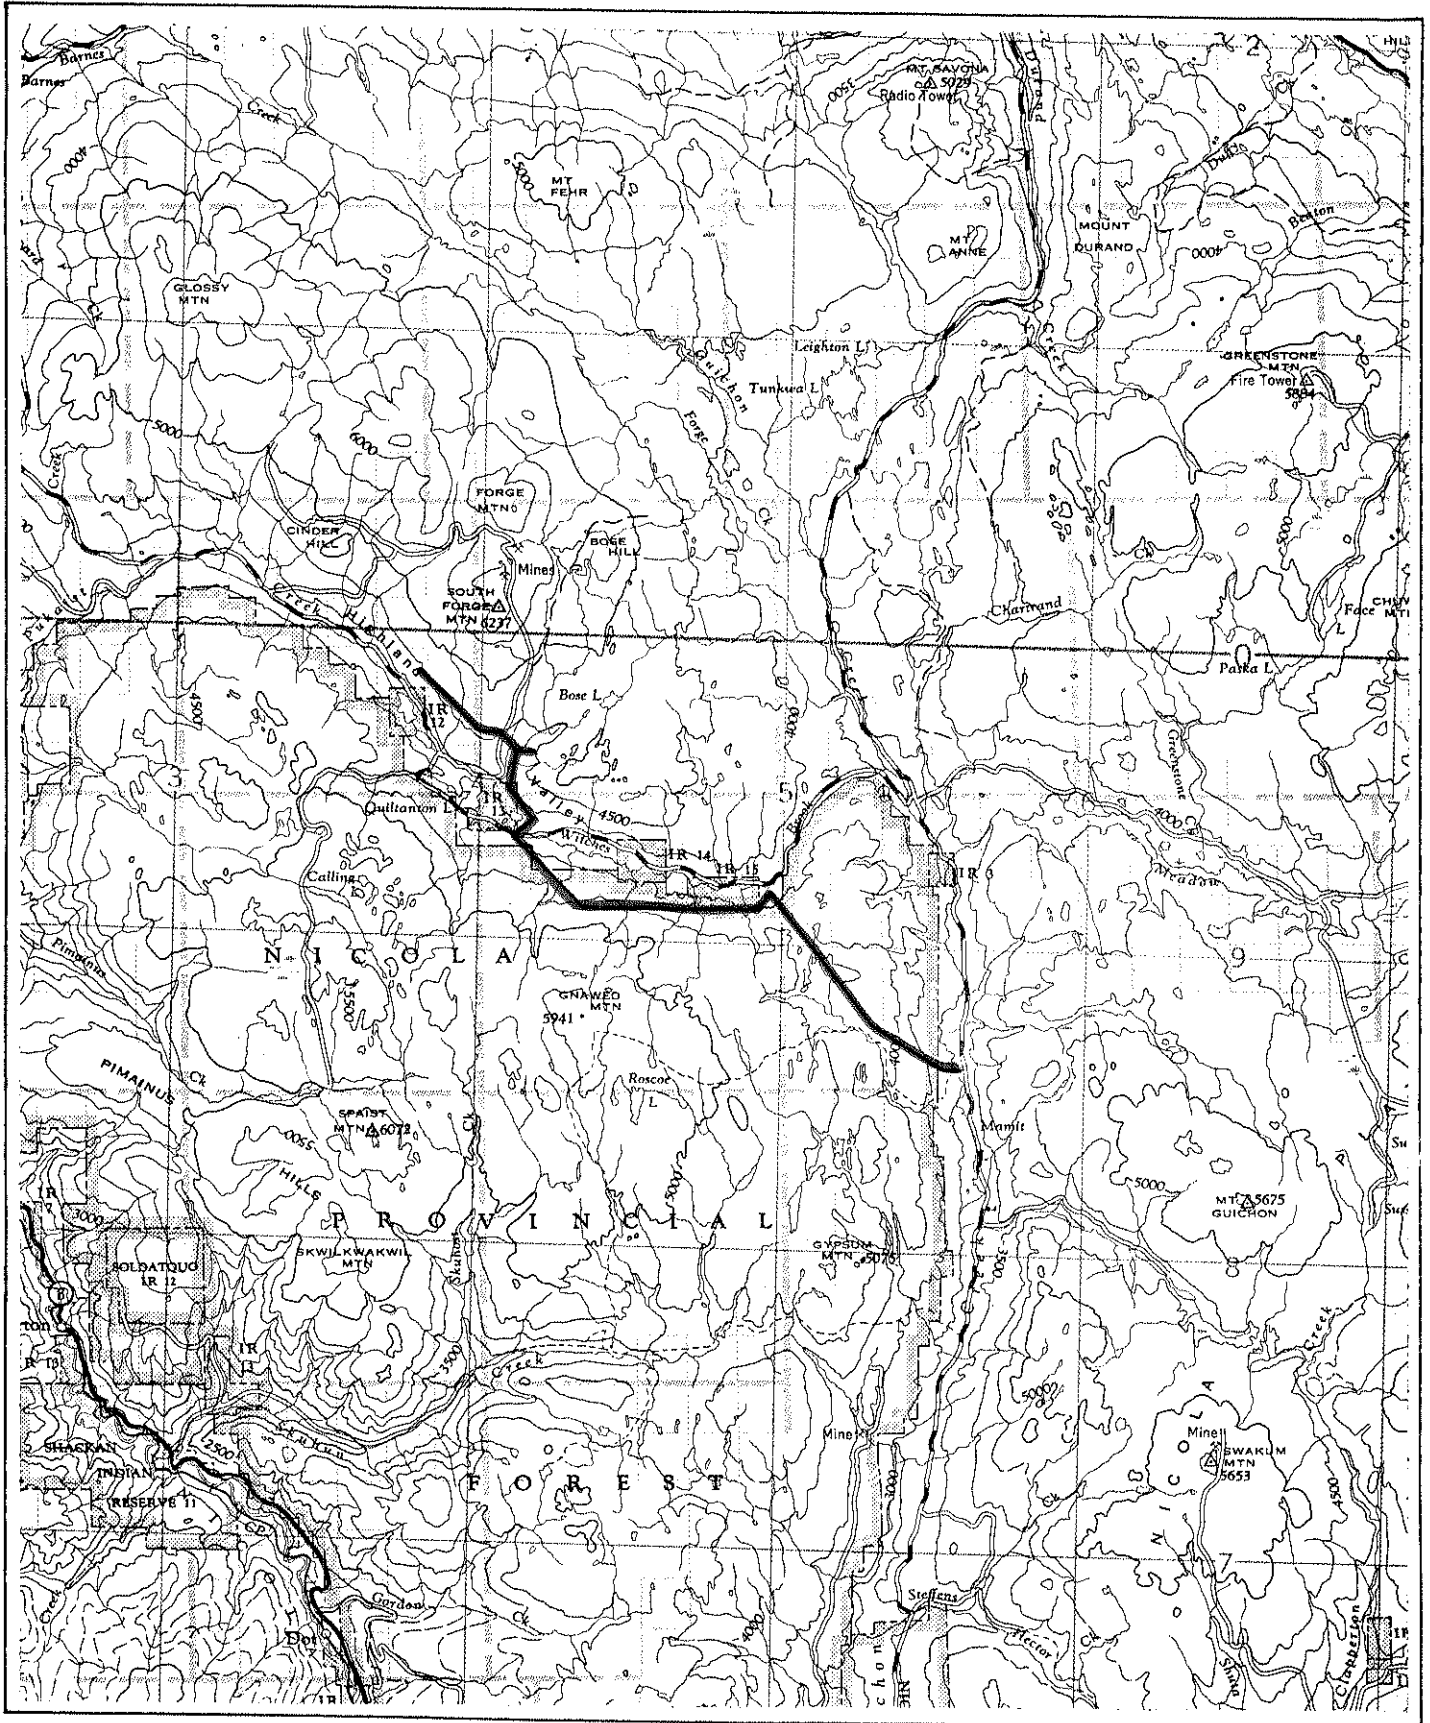

Province of British Columbia  
Ministry of Energy, Mines and Petroleum Resources  
MINERAL RESOURCES BRANCH-TITLES DIVISION

HIGHLAND VALLEY 1055 138 KV. TRANSMISSION LINE

SCALE- 1 : 250 000

CONTOUR INTERVAL- 500'

MINING DIVISION NICOLA , KAMLOOPS	SKETCH PREPARED BY M. GALLARD
LAND DISTRICT KAMLOOPS DIVISION OF YALE	MINERAL TITLES DRAUGHTING, VICTORIA B.C.
MAP NO. 92 1/6 E , 7 W , 10 W , 11 E	DATE 82 · 07 · 21