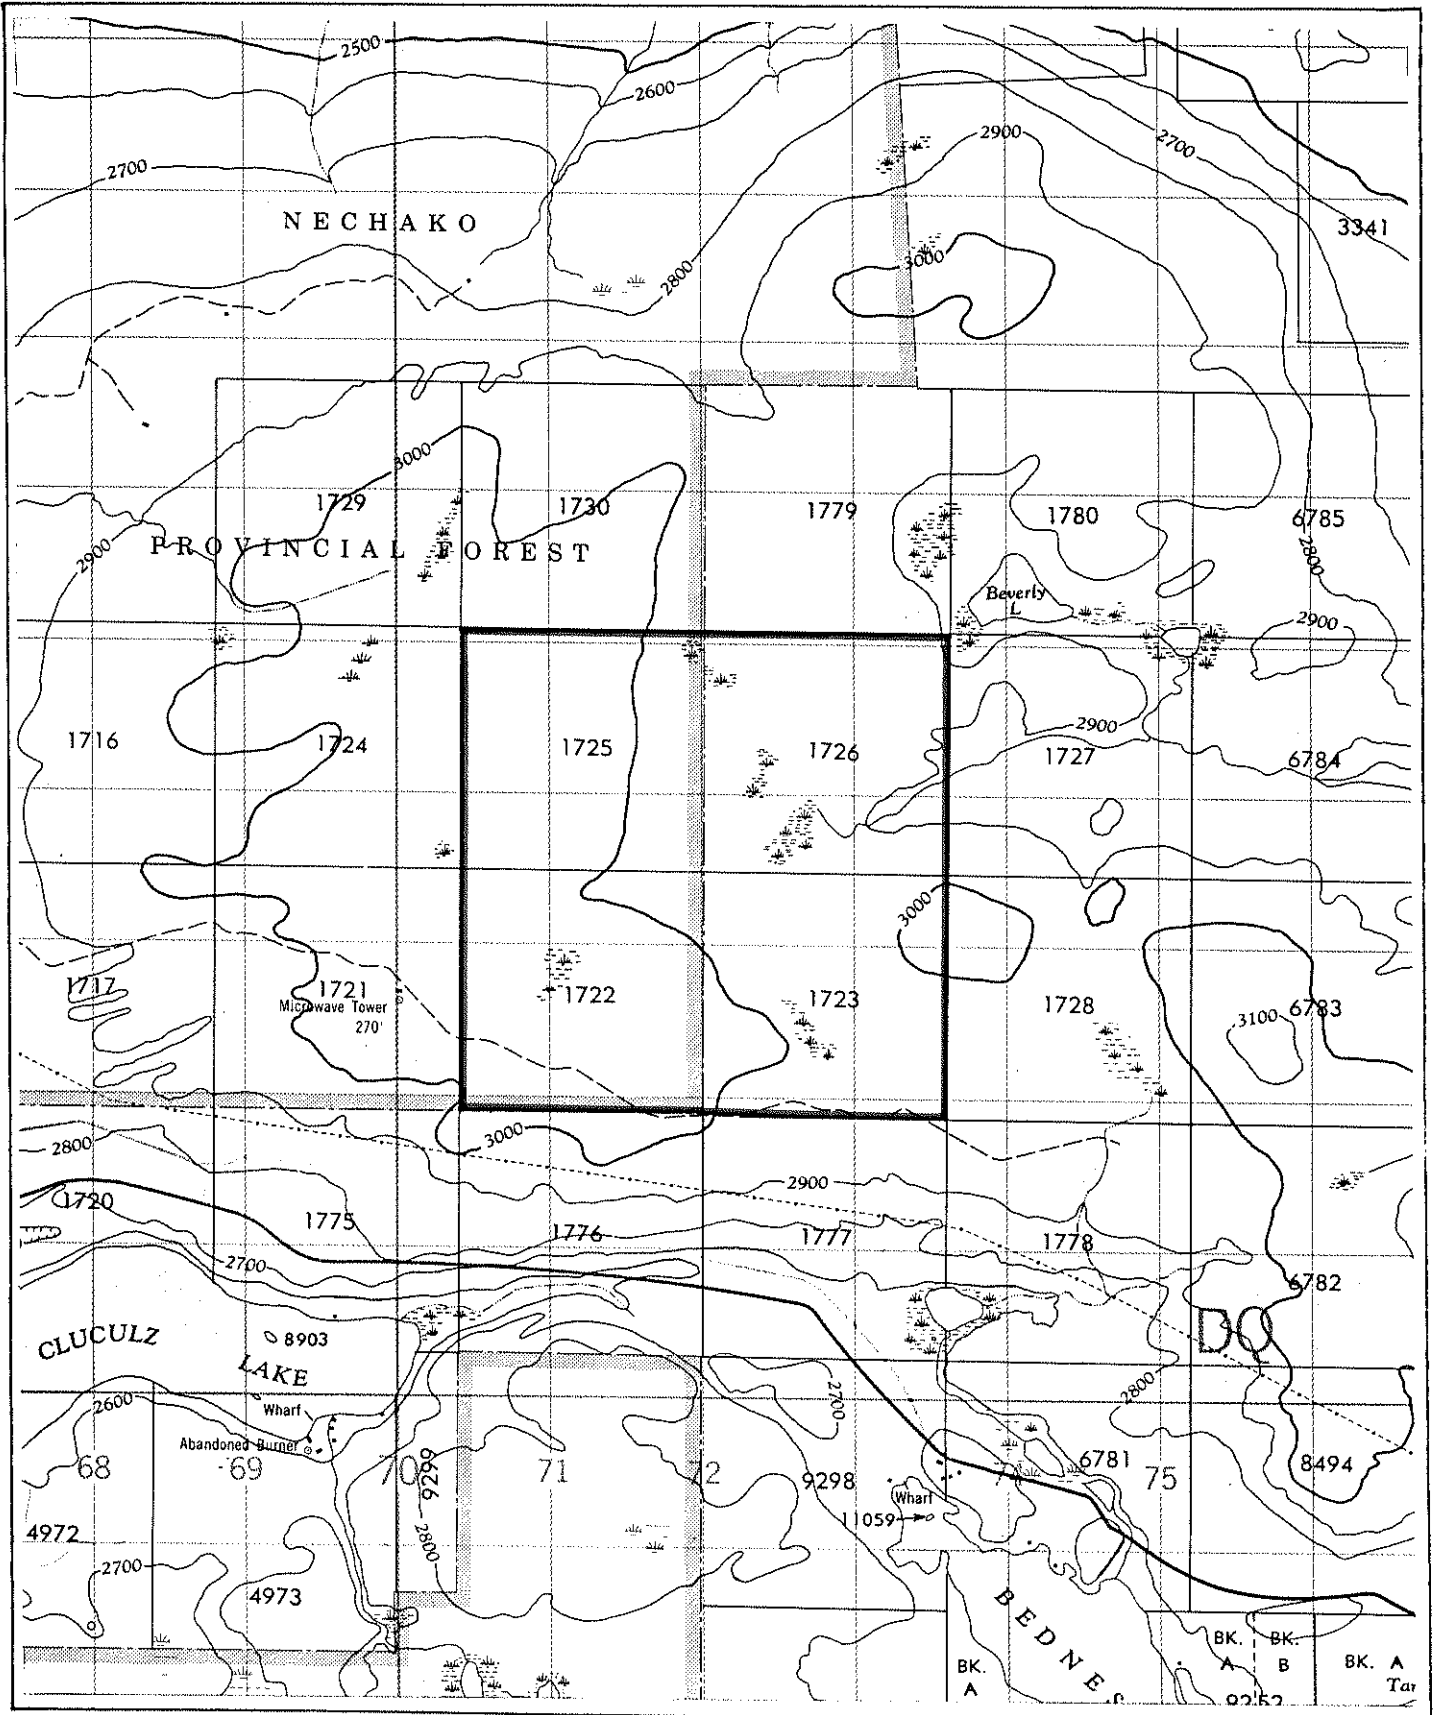

Province of British Columbia  
Ministry of Energy, Mines and Petroleum Resources  
MINERAL RESOURCES BRANCH-TITLES DIVISION

PROPOSED CLUCULZ SUBSTATION SITE RESERVE

SCALE-1:50,000

CONTOUR INTERVAL-100 Feet

MINING DIVISION CARIBOO	SKETCH PREPARED BY J.B.MURRAY
LAND DISTRICT CARIBOO	MINERAL TITLES DRAUGHTING, VICTORIA B.C.
MAP NO. 93 G/14W	DATE 82/06/04