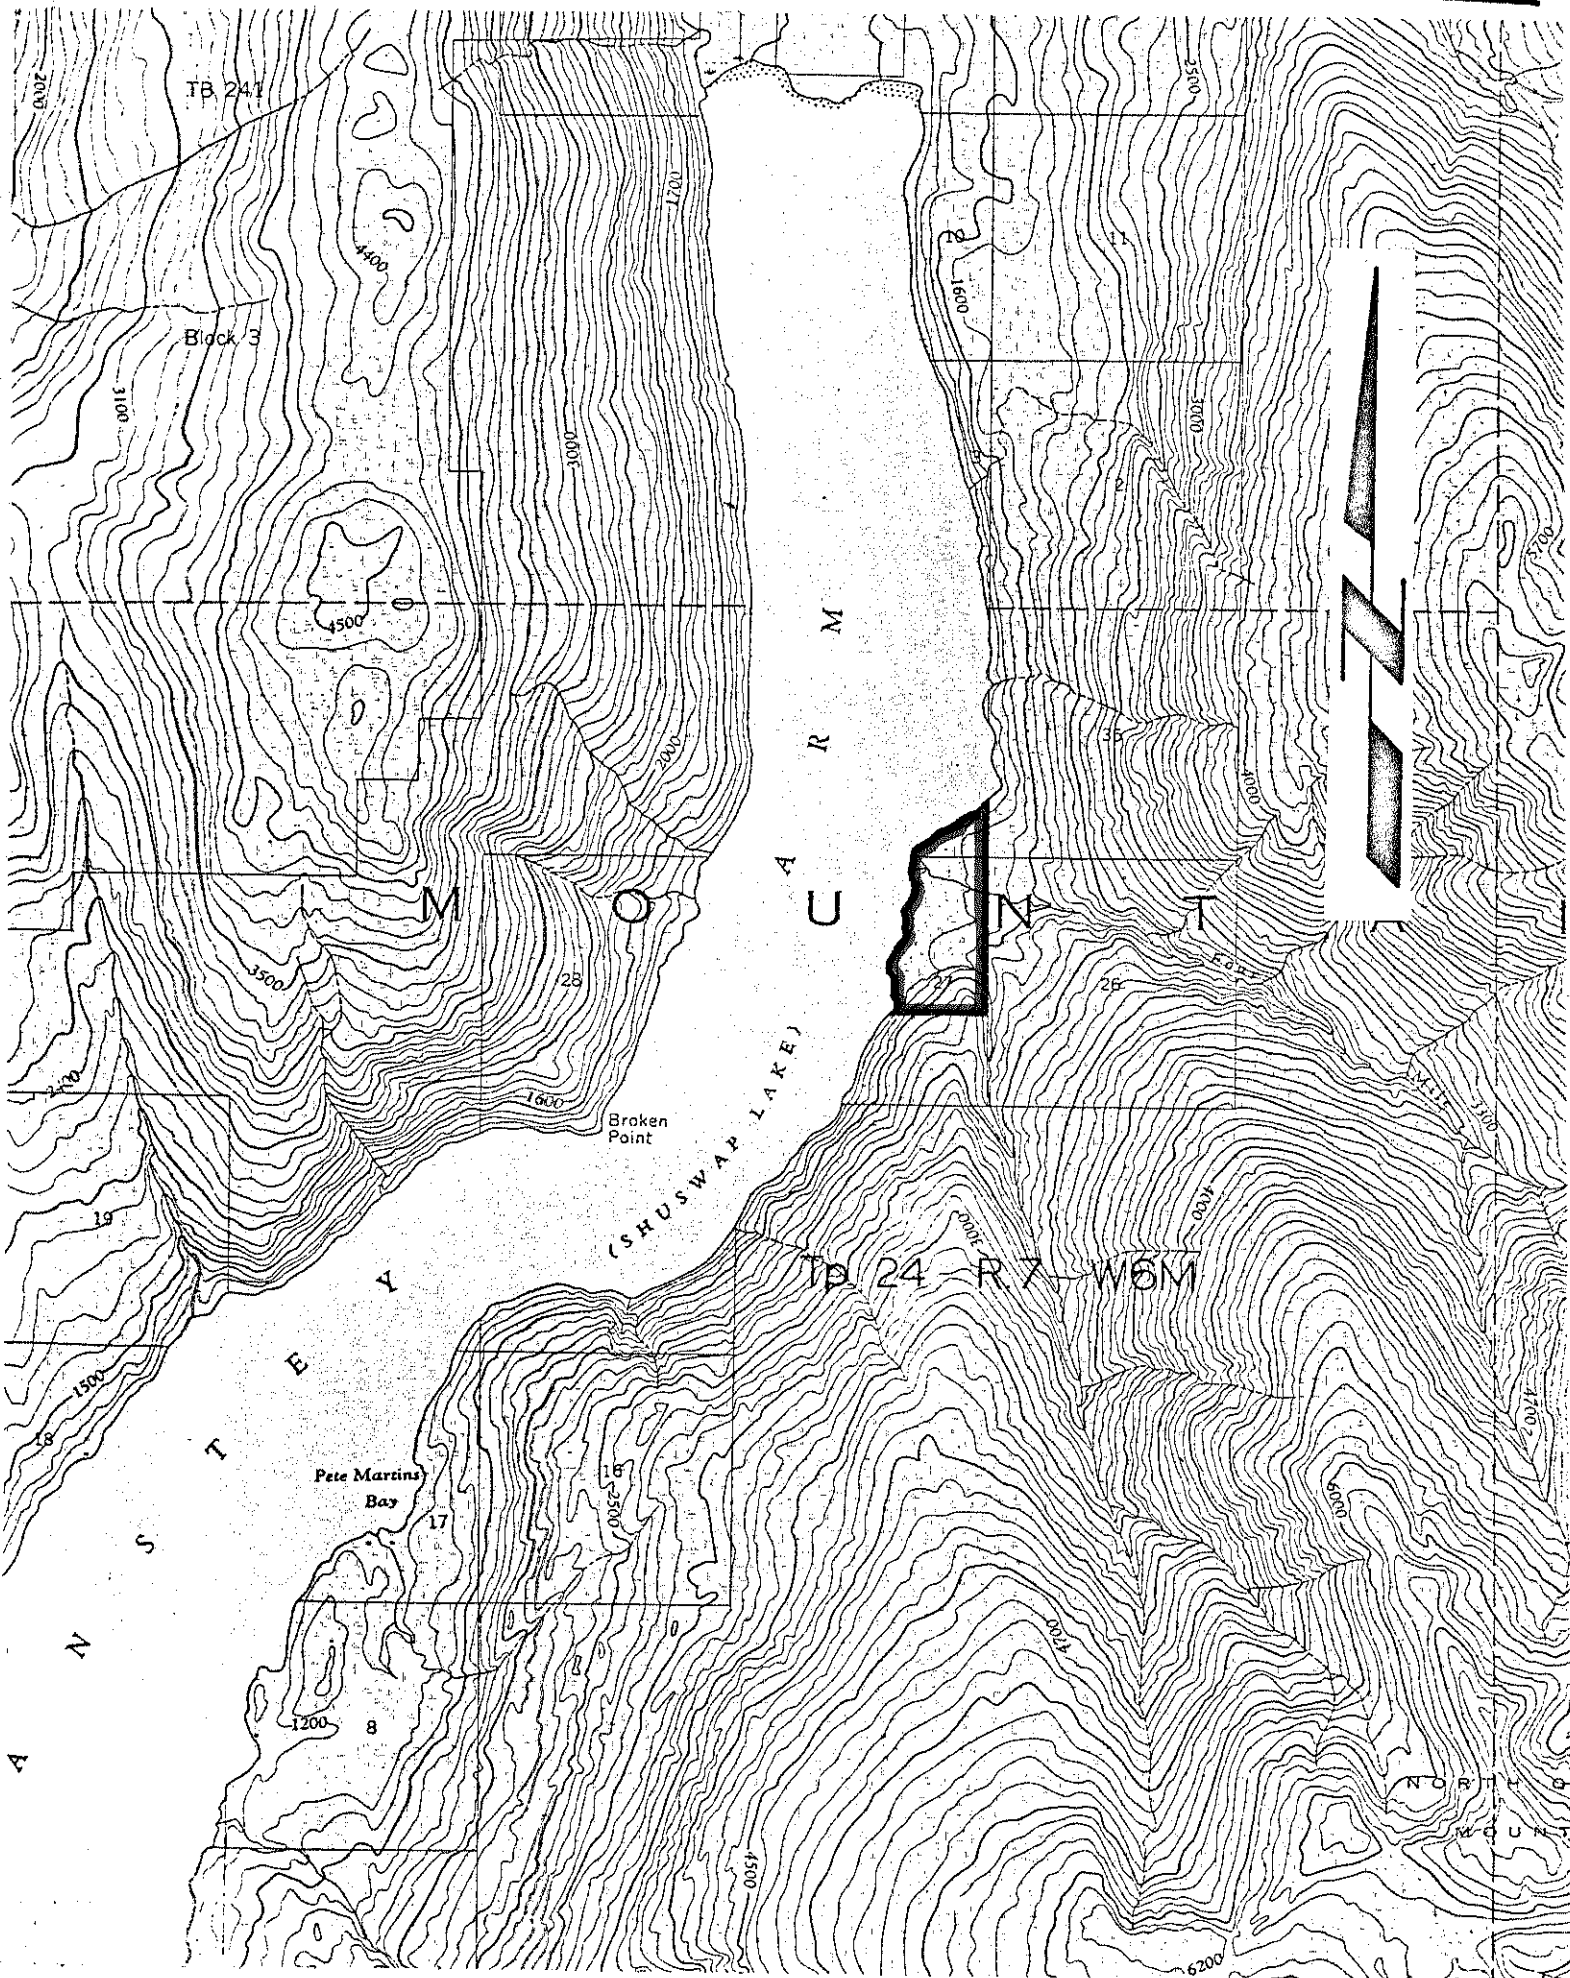

DEPARTMENT OF MINES AND PETROLEUM RESOURCES
VICTORIA

OIC 2612 / 73

FILE NO. ....

.....KAMLOOPS.....MINING DIVISION

MINERAL MAP NO. .... 94 .....

SCALE: ..... 1.25 miles ..... TO 1 INCH.

..... N. Beattie .....