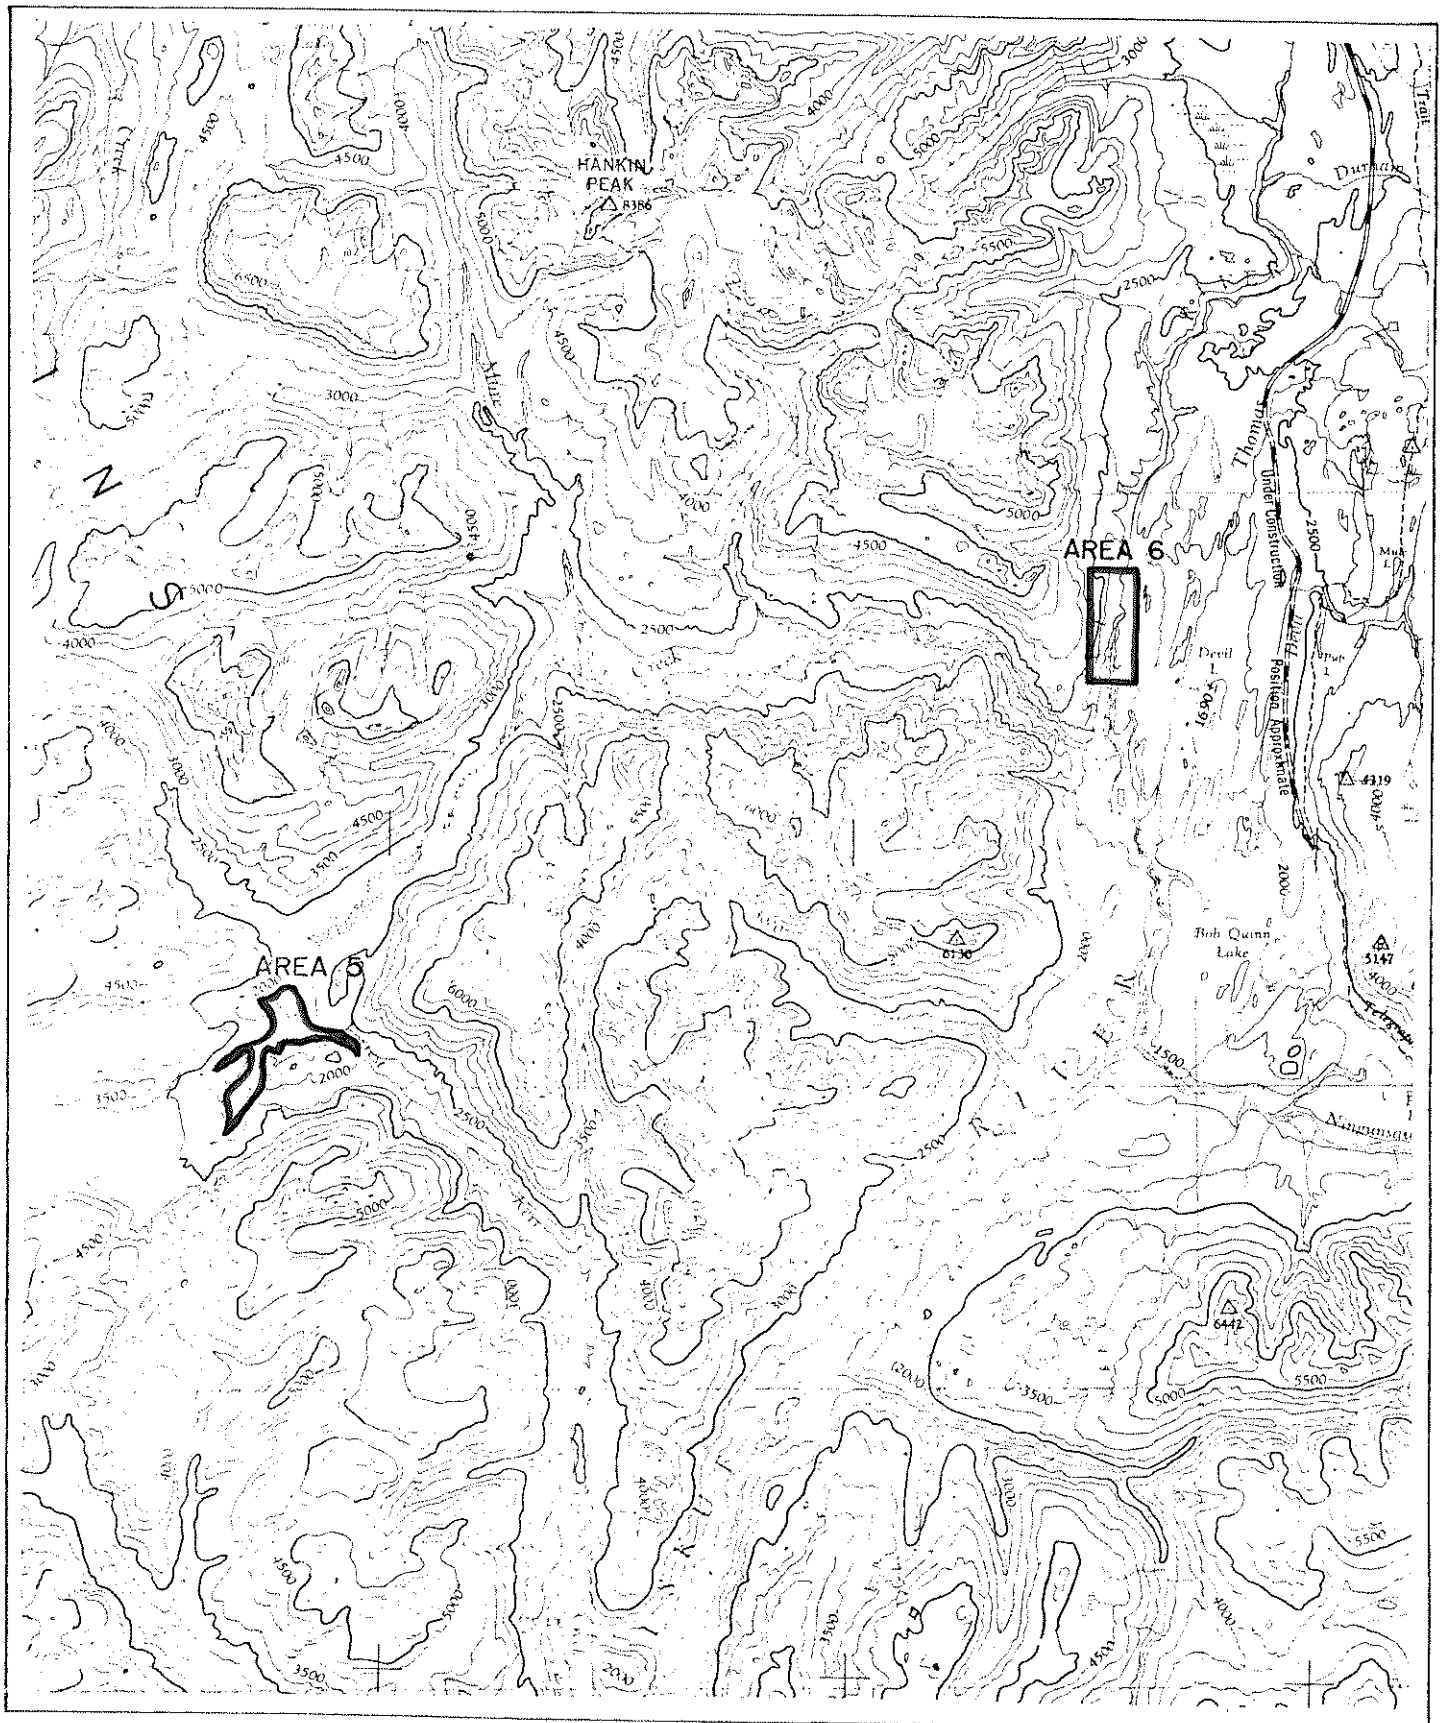

Province of British Columbia  
Ministry of Energy, Mines and Petroleum Resources  
MINERAL RESOURCES BRANCH-TITLES DIVISION

SCALE - 1:250 000

CONTOUR INTERVAL - 500 ft.

MINING DIVISION LIARD	SKETCH PREPARED BY R. LAYFIELD
LAND DISTRICT CASSIAR	MINERAL TITLES DRAUGHTING, VICTORIA B.C.
MAP NO. 104B /15W , 104G /1W	DATE 80-12-04