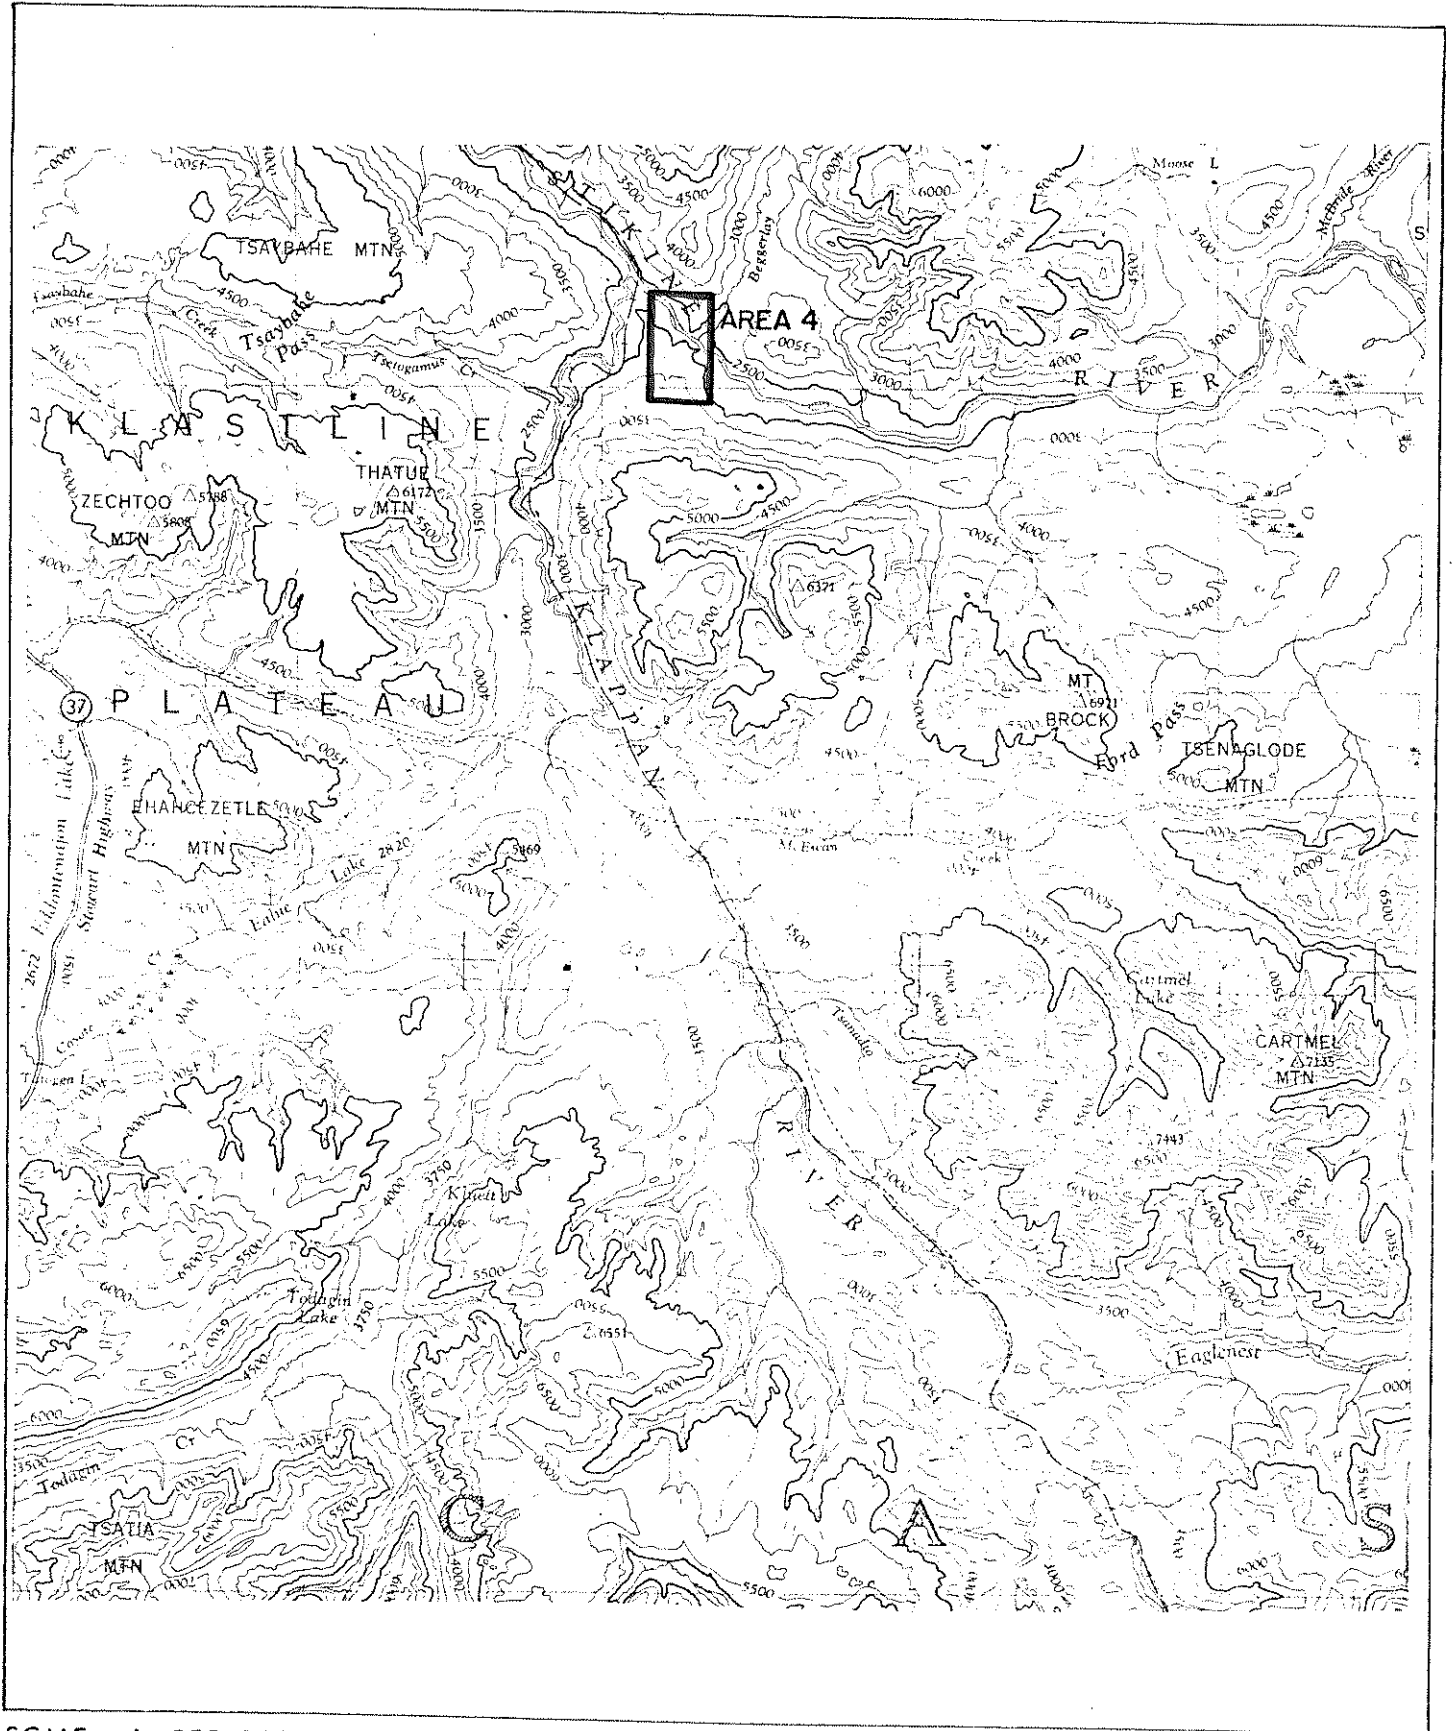

Province of British Columbia  
Ministry of Energy, Mines and Petroleum Resources  
MINERAL RESOURCES BRANCH-TITLES DIVISION

SCALE- 1 : 250 000

CONTOUR INTERVAL- 500 ft.

MINING DIVISION LIARD	SKETCH PREPARED BY R. LAYFIELD
LAND DISTRICT CASSIAR	MINERAL TITLES DRAUGHTING, VICTORIA B.C.
MAP NO. 104H/13E	DATE 80-12-04