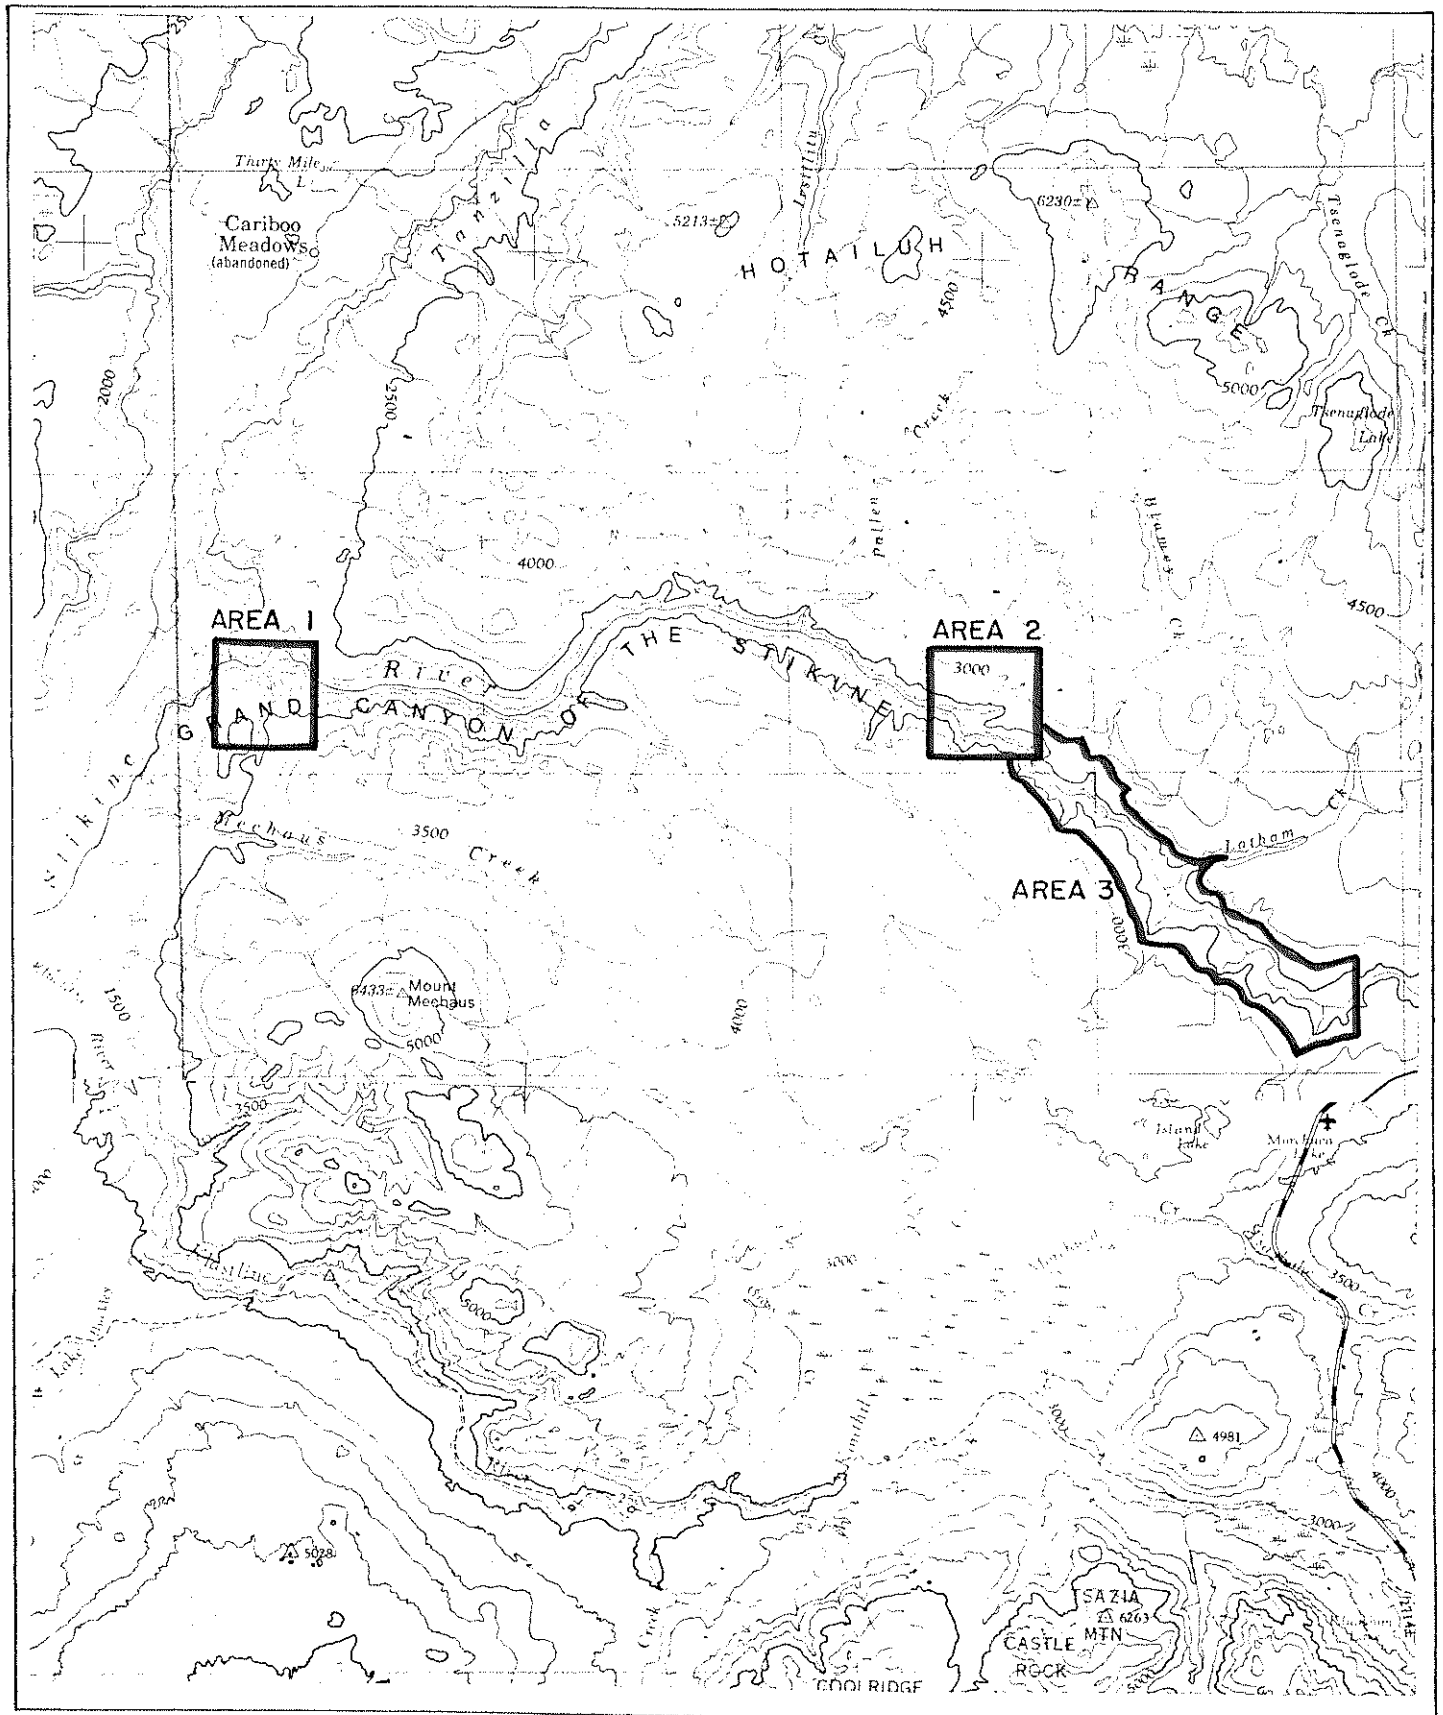

Province of British Columbia
Ministry of Energy, Mines and Petroleum Resources
MINERAL RESOURCES BRANCH-TITLES DIVISION

SCALE- 1 : 250 000

CONTOUR INTERVAL- 500 ft.

MINING DIVISION LIARD	SKETCH PREPARED BY R.LAYFIELD
LAND DISTRICT CASSIAR	MINERAL TITLES DRAUGHTING, VICTORIA B.C.
MAP NO. 104 J / 1E-W, 2E	DATE 80-12-04