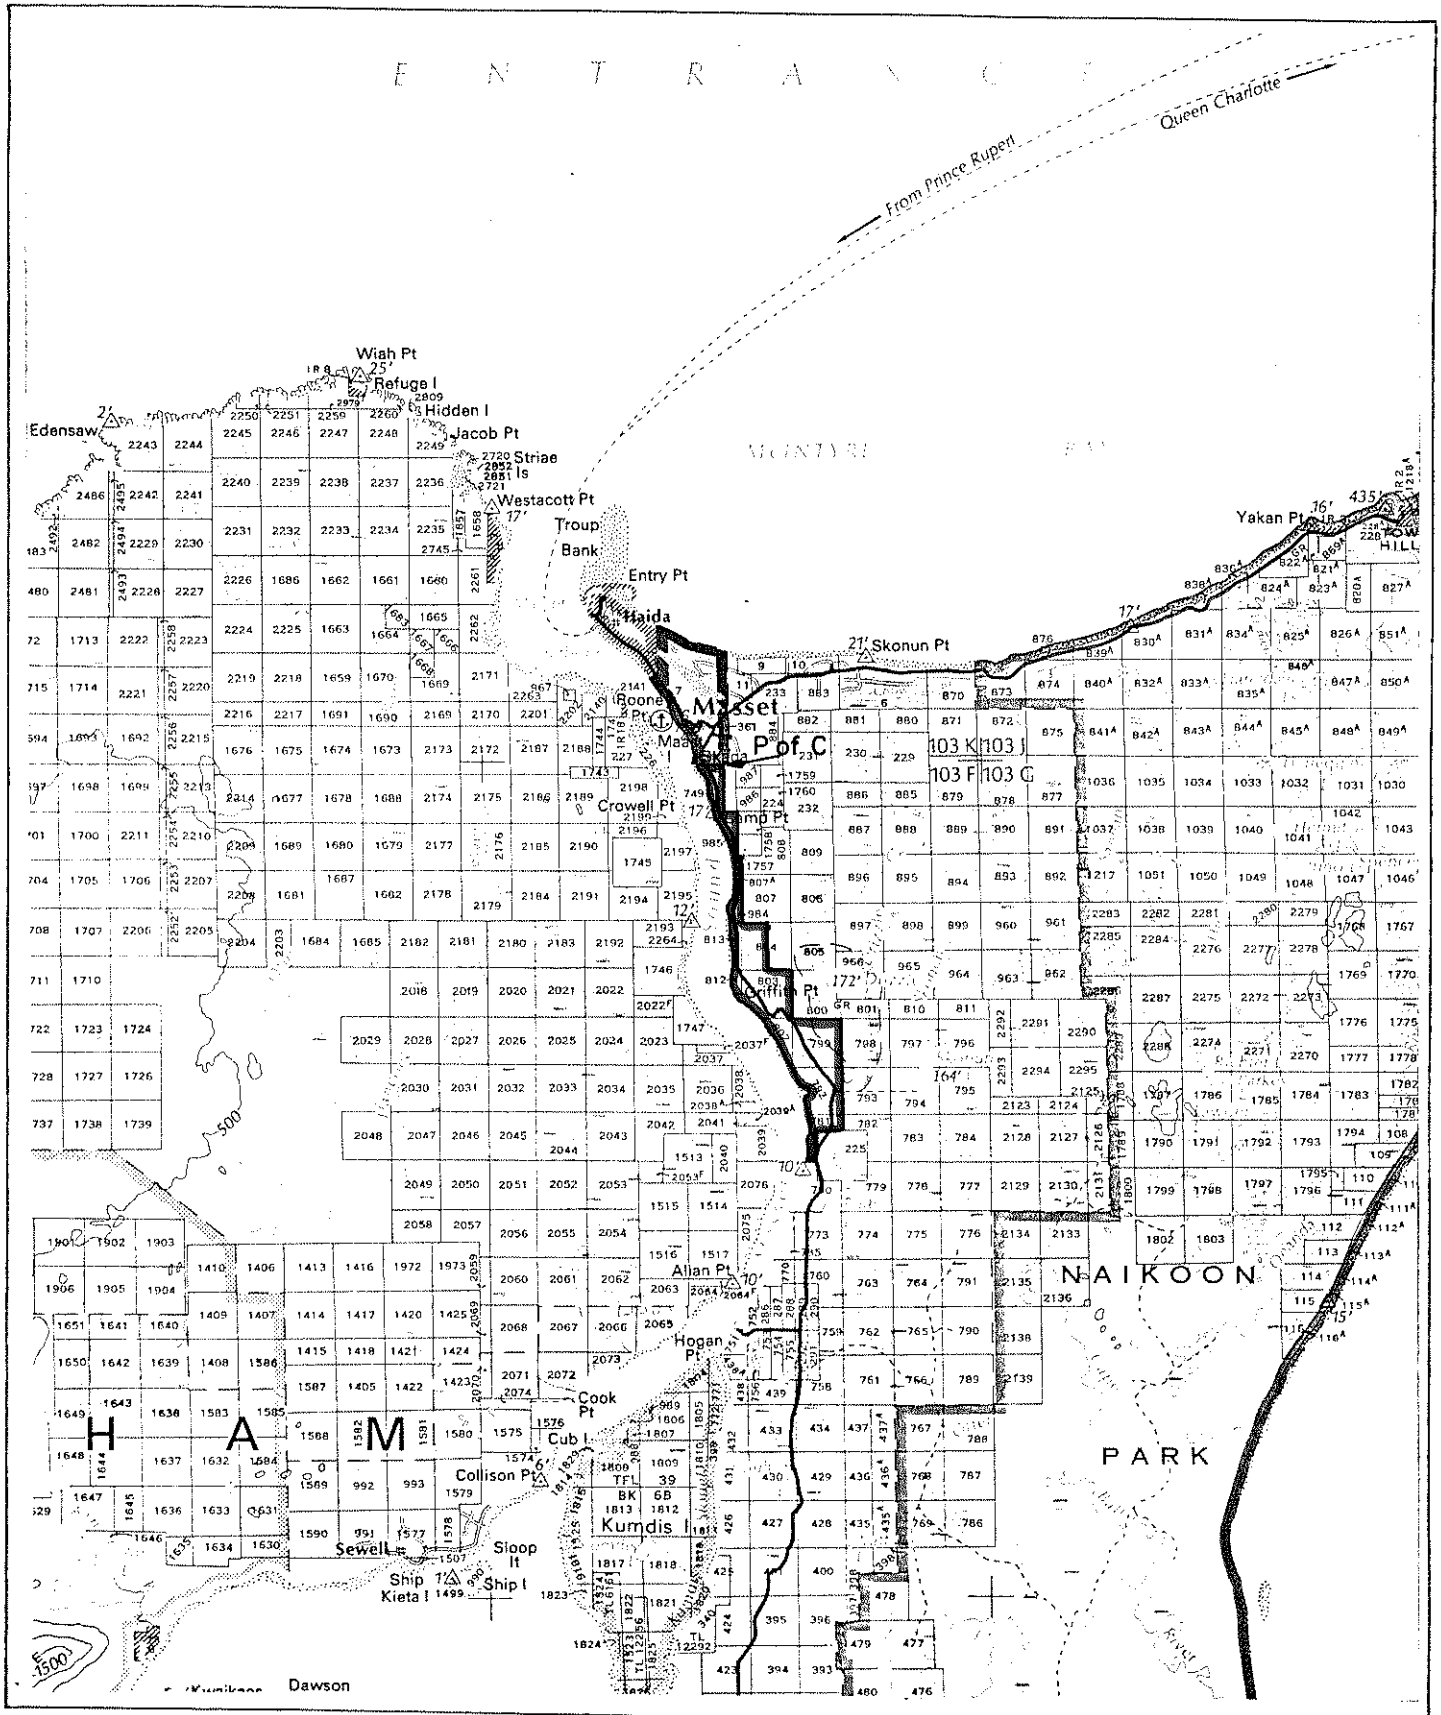

Province of British Columbia
Ministry of Energy, Mines and Petroleum Resources
MINERAL RESOURCES BRANCH-TITLES DIVISION

MASSET SOUND DESIGNATED PLACER AREA

SCALE- 1 : 250 000

CONTOUR INTERVAL- 500 ft.

MINING DIVISION	SKEENA	SKETCH PREPARED BY	R. LAYFIELD
LAND DISTRICT	QUEEN CHARLOTTE	MINERAL TITLES DRAUGHTING,	VICTORIA B.C.
MAP NO.	103F/16E	DATE	81-05-26