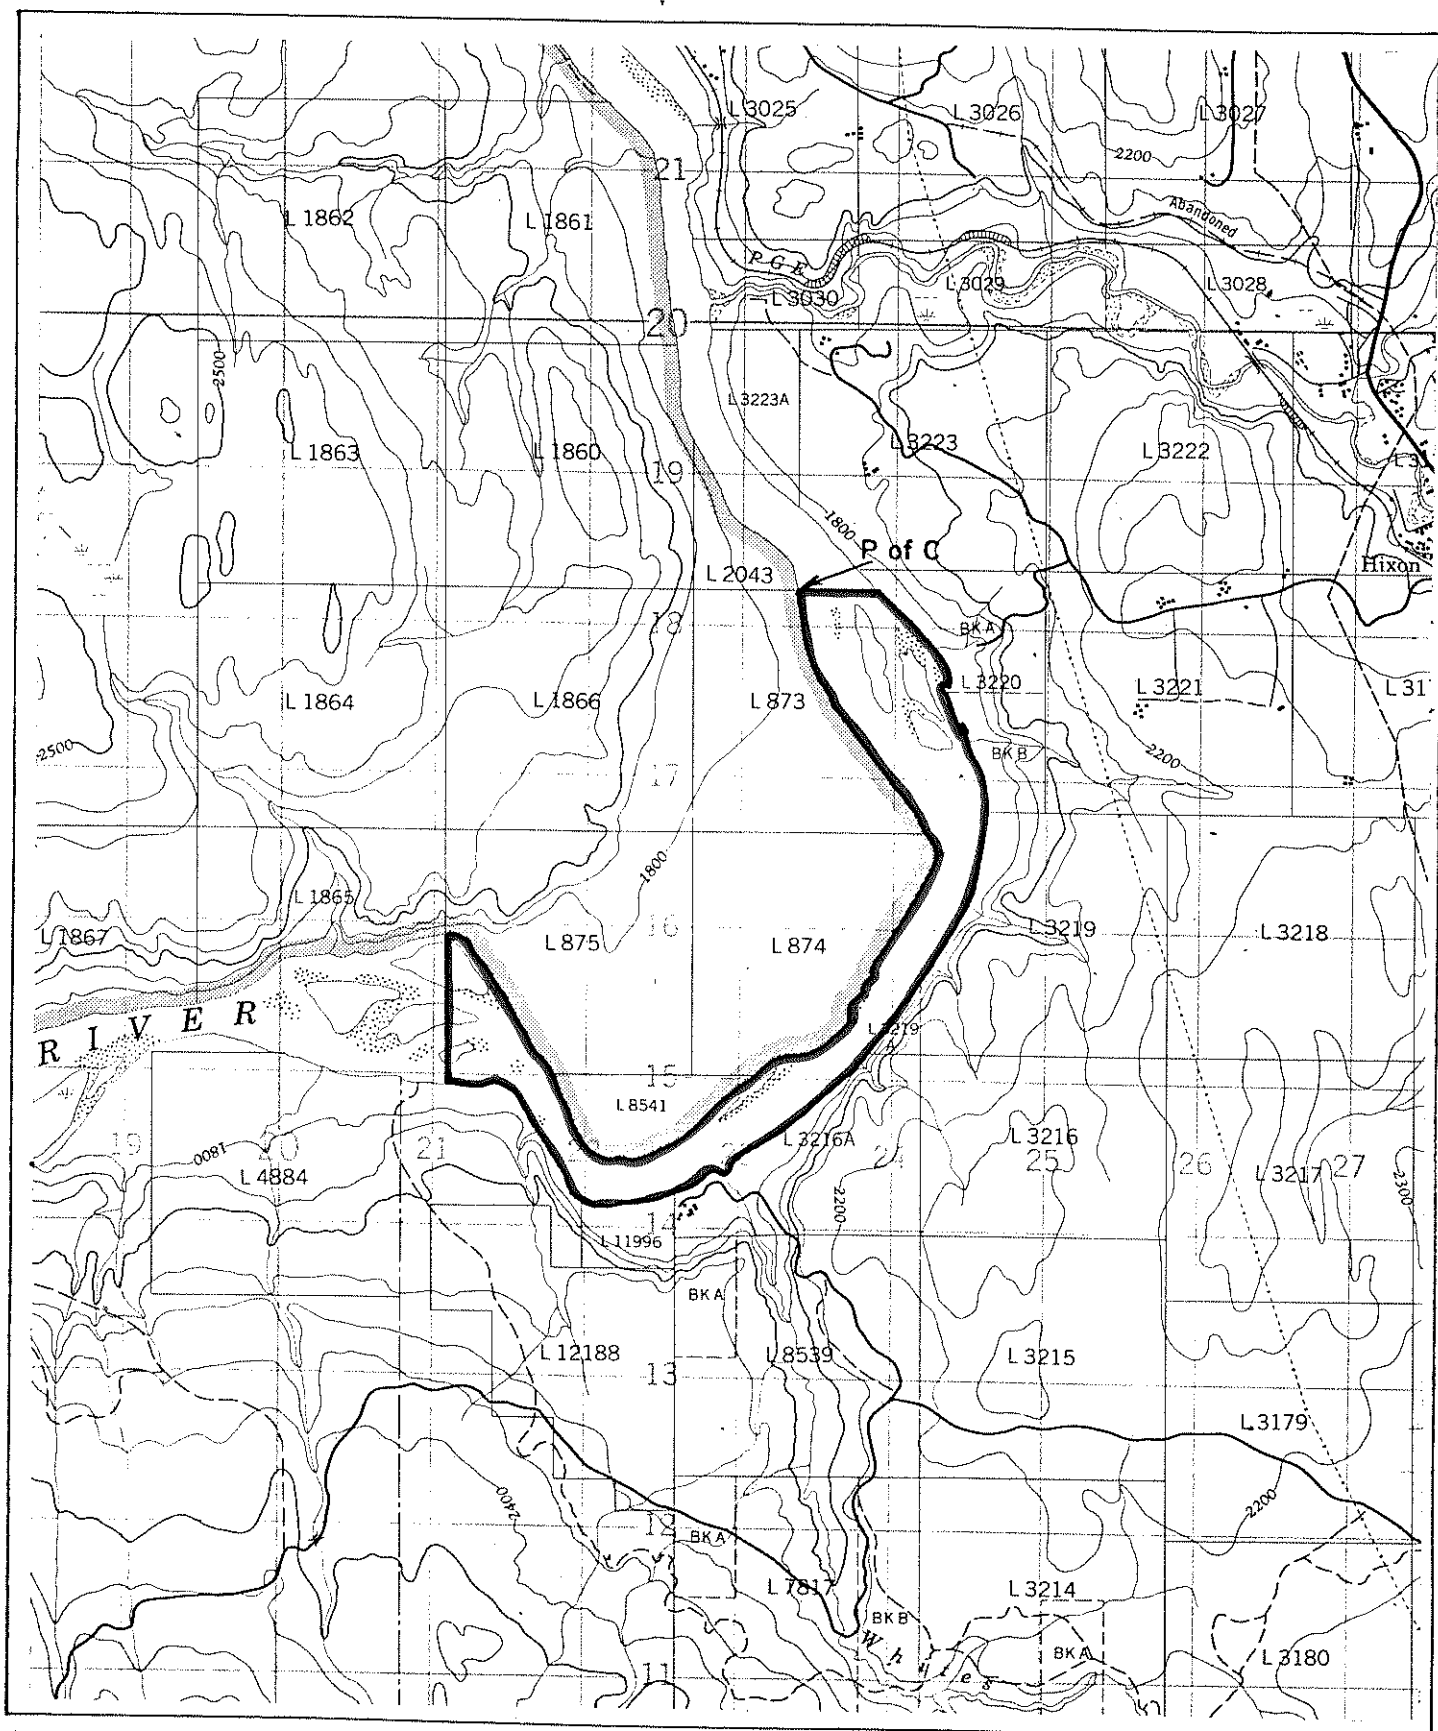

Province of British Columbia
Ministry of Energy, Mines and Petroleum Resources
MINERAL RESOURCES BRANCH-TITLES DIVISION

FRASER R. ADDITION TO BARKERVILLE DESIGNATED PLACER AREA

SCALE- 1:50 000

CONTOUR INTERVAL- 100 ft.

MINING DIVISION CARIBOO	SKETCH PREPARED BY R. LAYFIELD
LAND DISTRICT CARIBOO	MINERAL TITLES DRAUGHTING, VICTORIA B.C.
MAP NO. 936 /7E	DATE 81 · 04 · 07