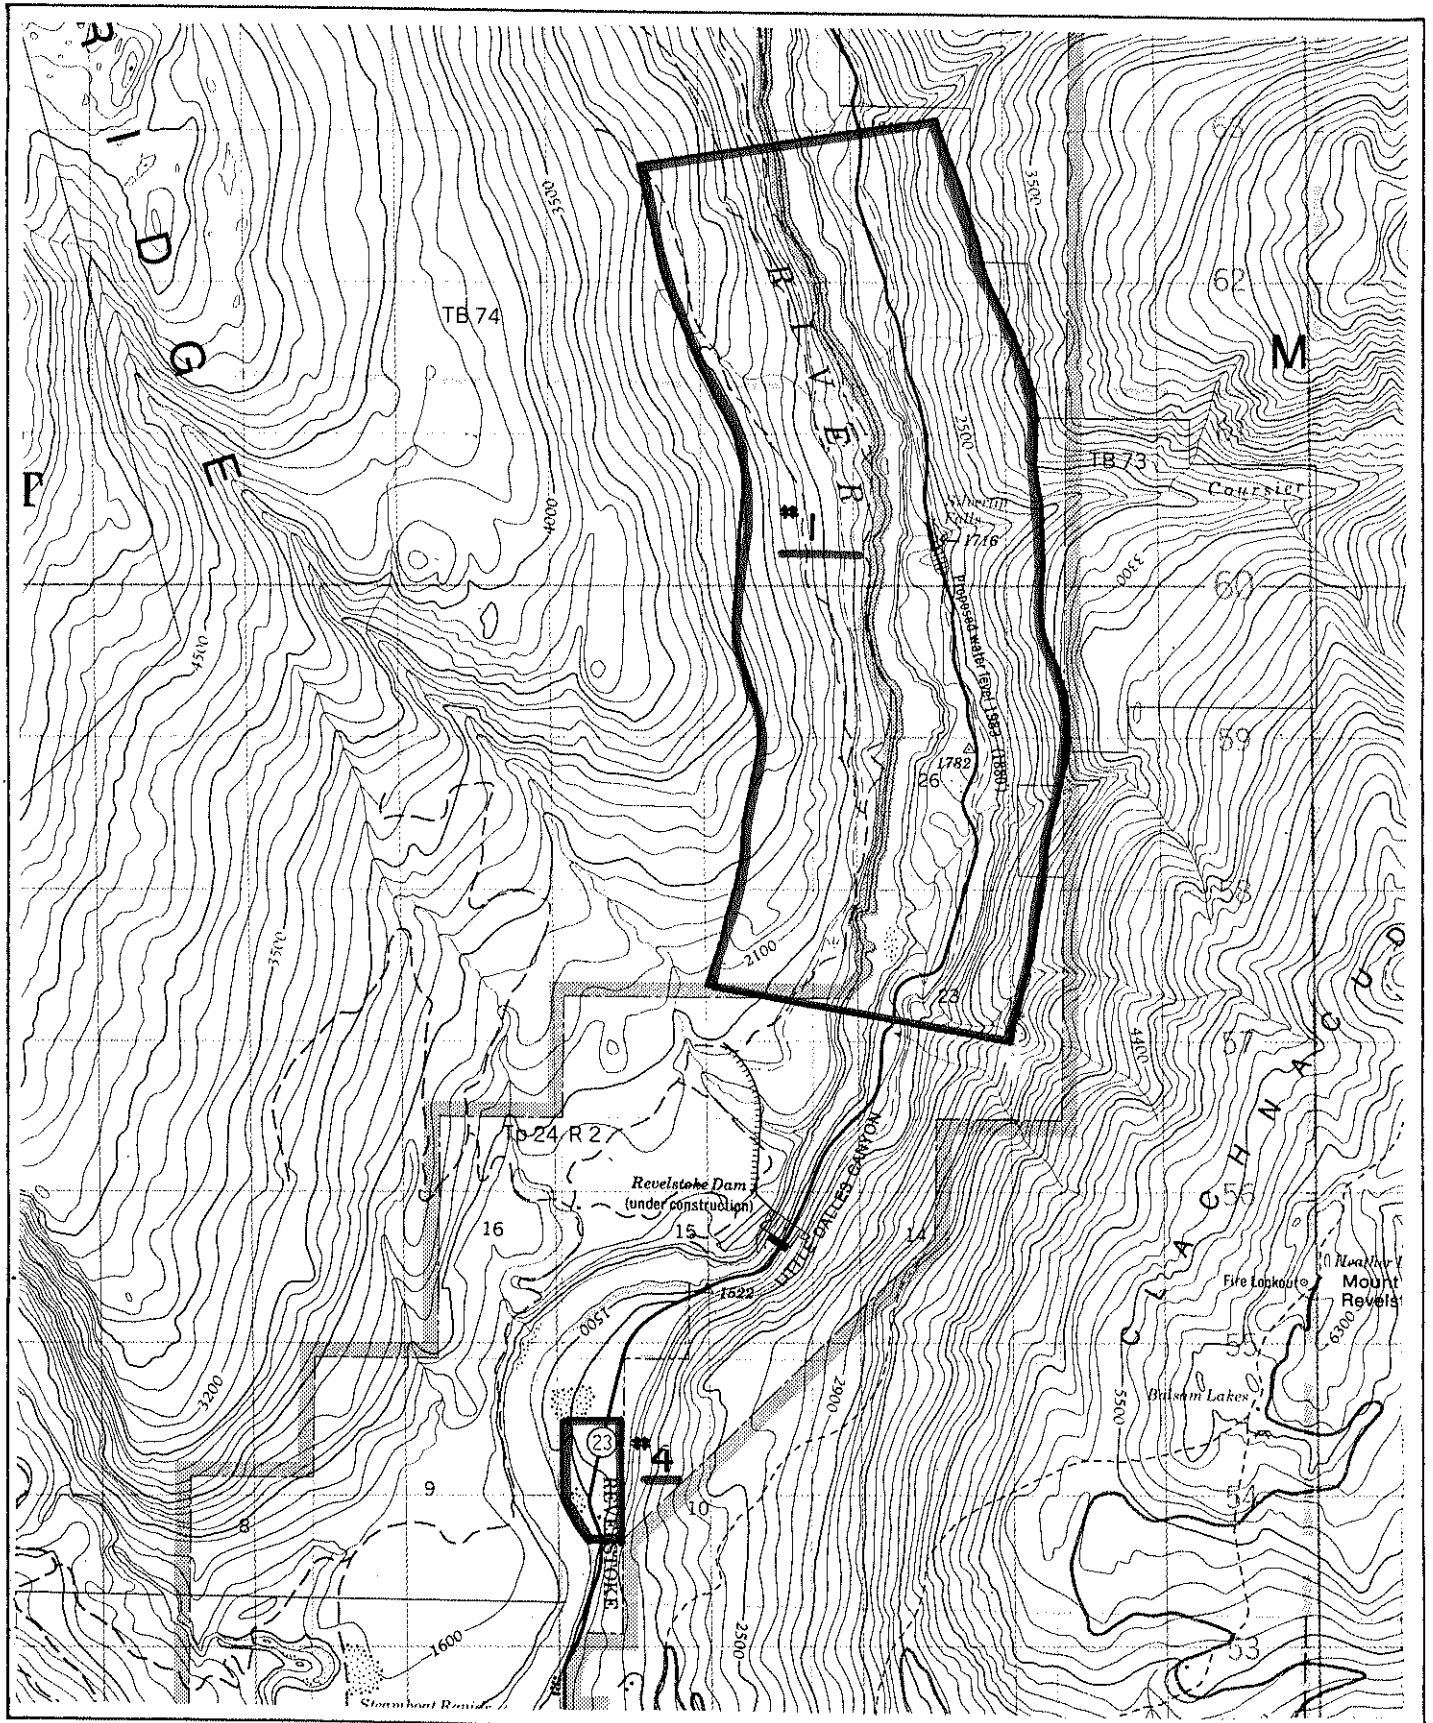

Province of British Columbia
Ministry of Energy, Mines and Petroleum Resources
MINERAL RESOURCES BRANCH-TITLES DIVISION

COLUMBIA R. #18#4 DESIGNATED PLACER AREAS

SCALE- 1: 50 000

CONTOUR INTERVAL- 100 ft.

MINING DIVISION	REVELSTOKE	SKETCH PREPARED BY	R. LAYFIELD
LAND DISTRICT	KOOTENAY	MINERAL TITLES DRAUGHTING,	VICTORIA B.C.
MAP NO.	82M / IE	DATE	81-10-08