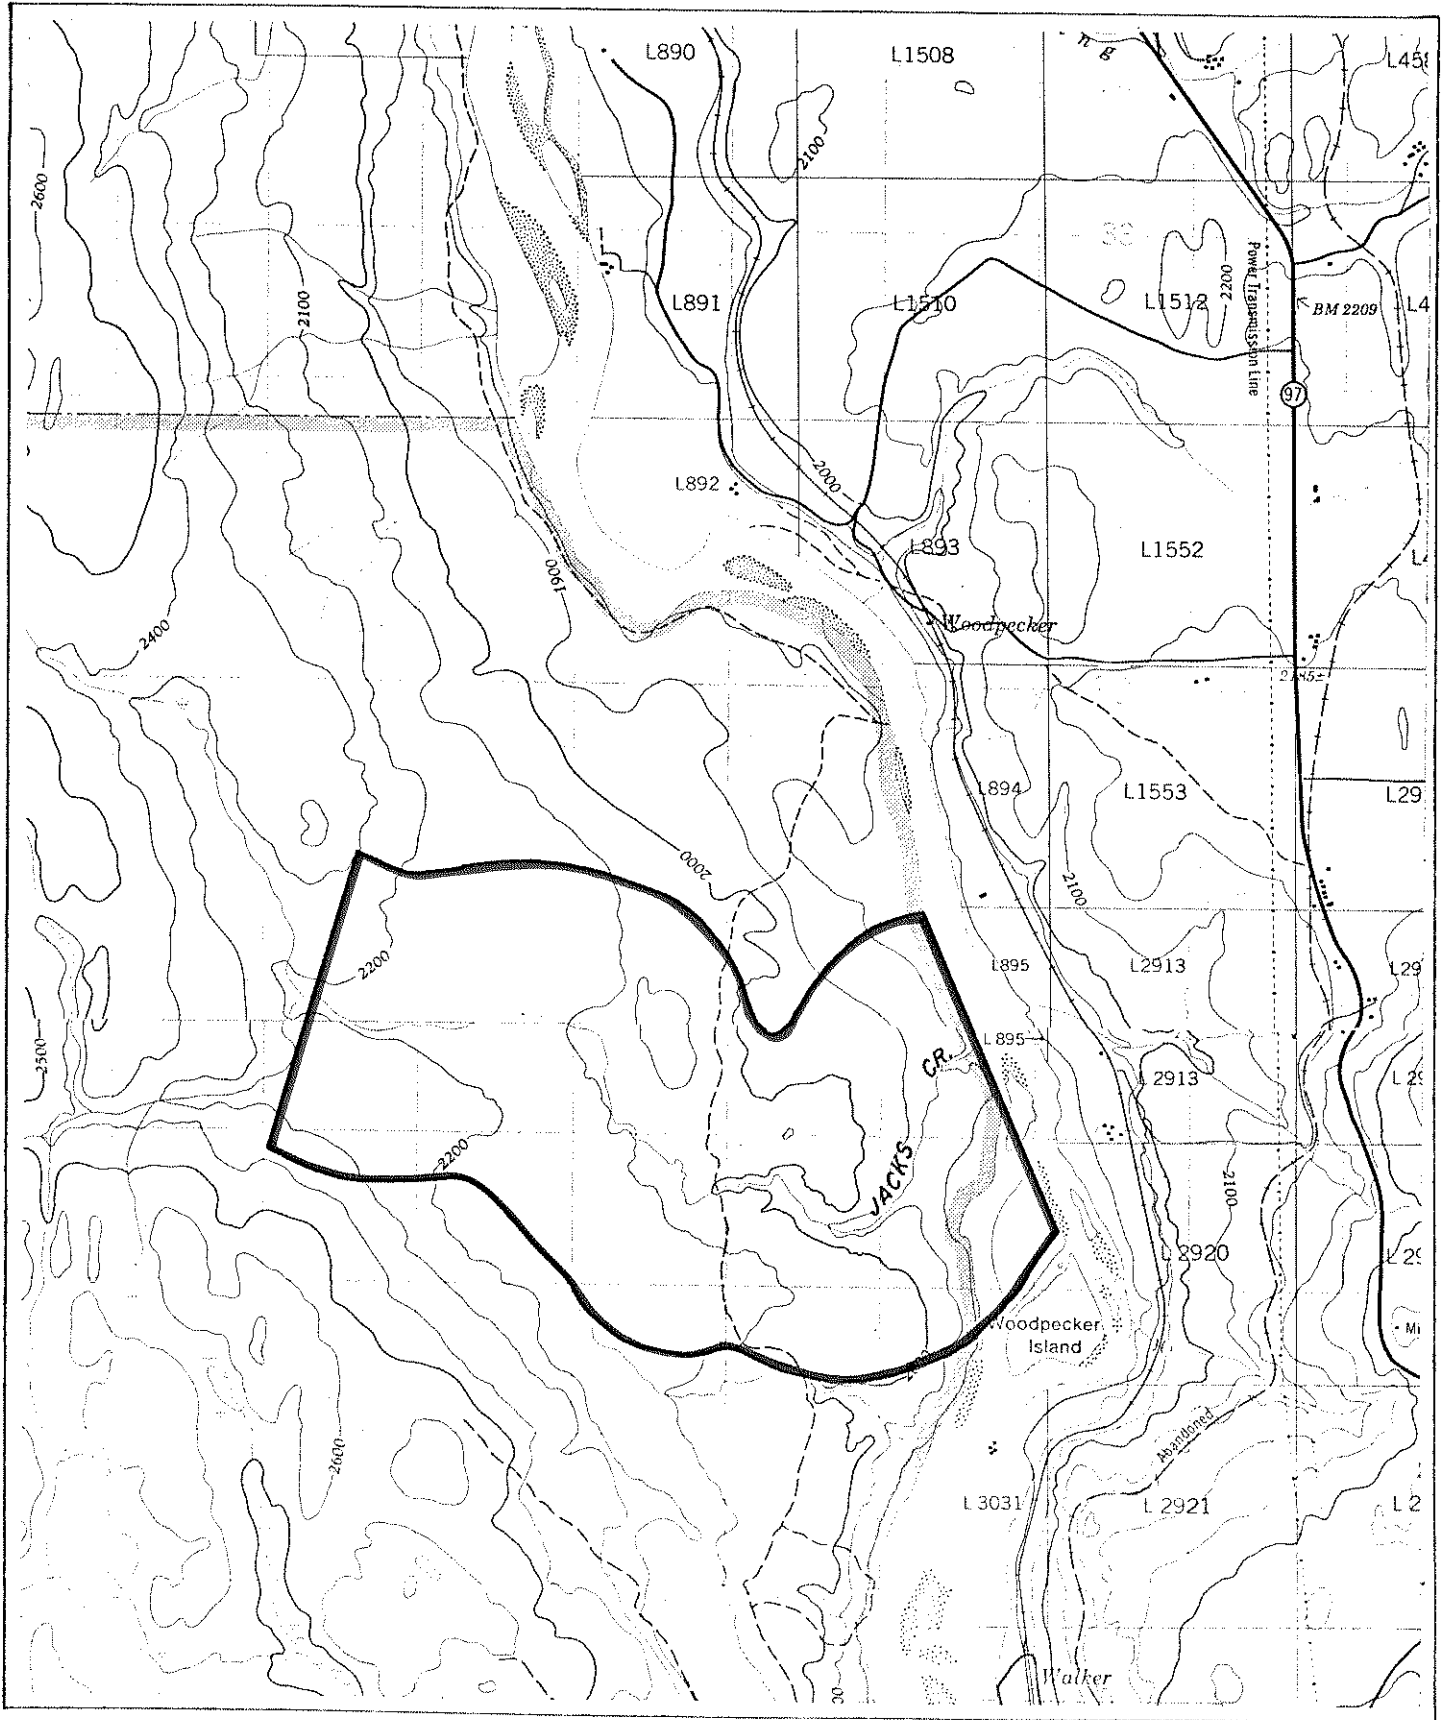

Province of British Columbia  
Ministry of Energy, Mines and Petroleum Resources  
MINERAL RESOURCES BRANCH-TITLES DIVISION

JACKS CR. DESIGNATED PLACER AREA

SCALE- 1:50 000

CONTOUR INTERVAL- 100 ft.

MINING DIVISION	CARIBOO	SKETCH PREPARED BY	R. LAYFIELD
LAND DISTRICT	CARIBOO	MINERAL TITLES DRAUGHTING,	VICTORIA B.C.
MAP NO.	93 G / 7E & 10E	DATE	81-07-15