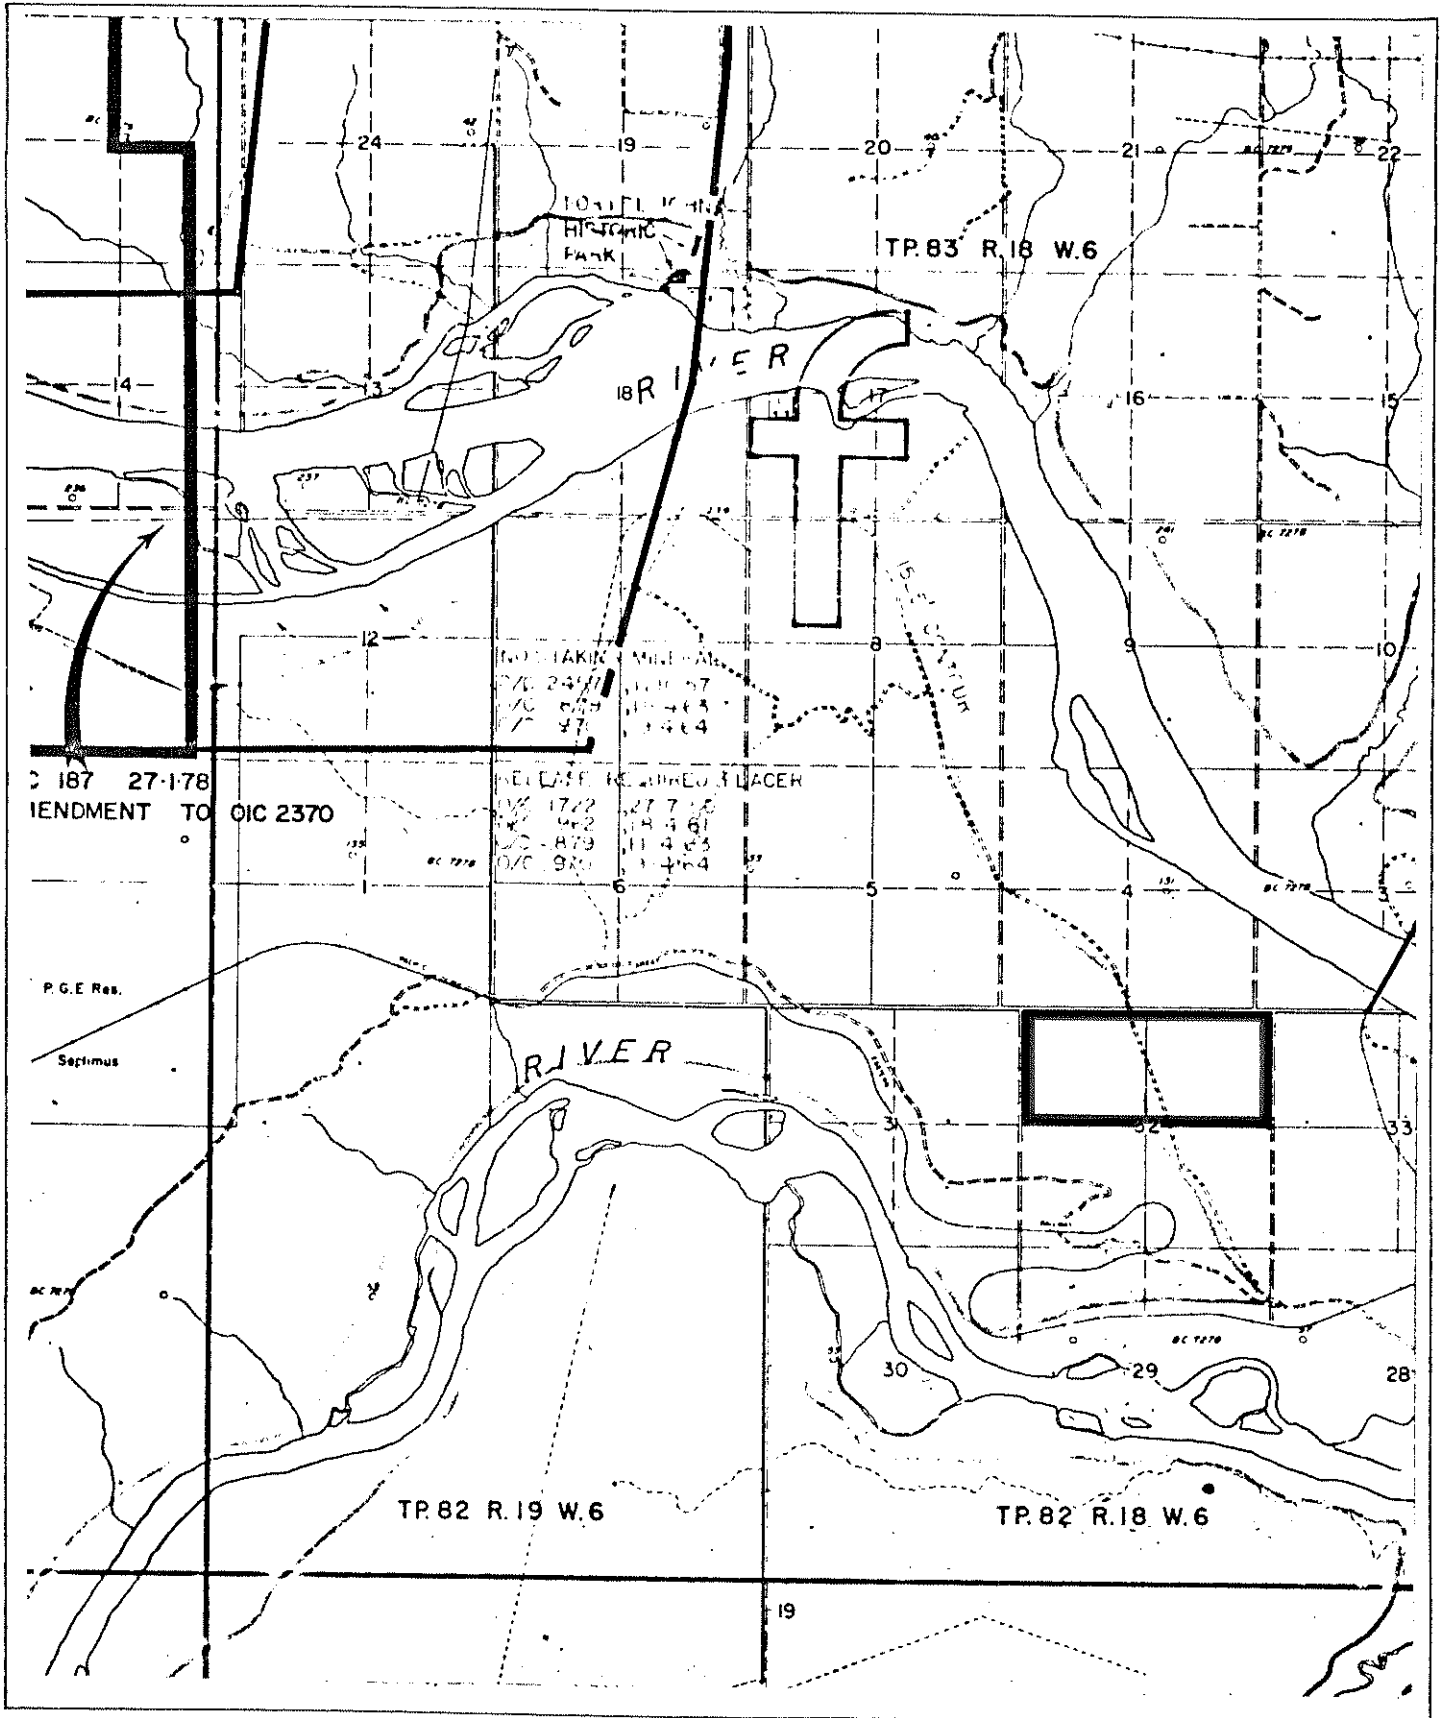

Province of British Columbia
Ministry of Energy, Mines and Petroleum Resources
MINERAL RESOURCES BRANCH-TITLES DIVISION

SCALE- 1:50 000

CONTOUR INTERVAL- ———

MINING DIVISION LIARD	SKETCH PREPARED BY R. LAYFIELD
LAND DISTRICT PEACE RIVER	MINERAL TITLES DRAUGHTING, VICTORIA B.C.
MAP NO. 94 A/2W	DATE 81-05-25